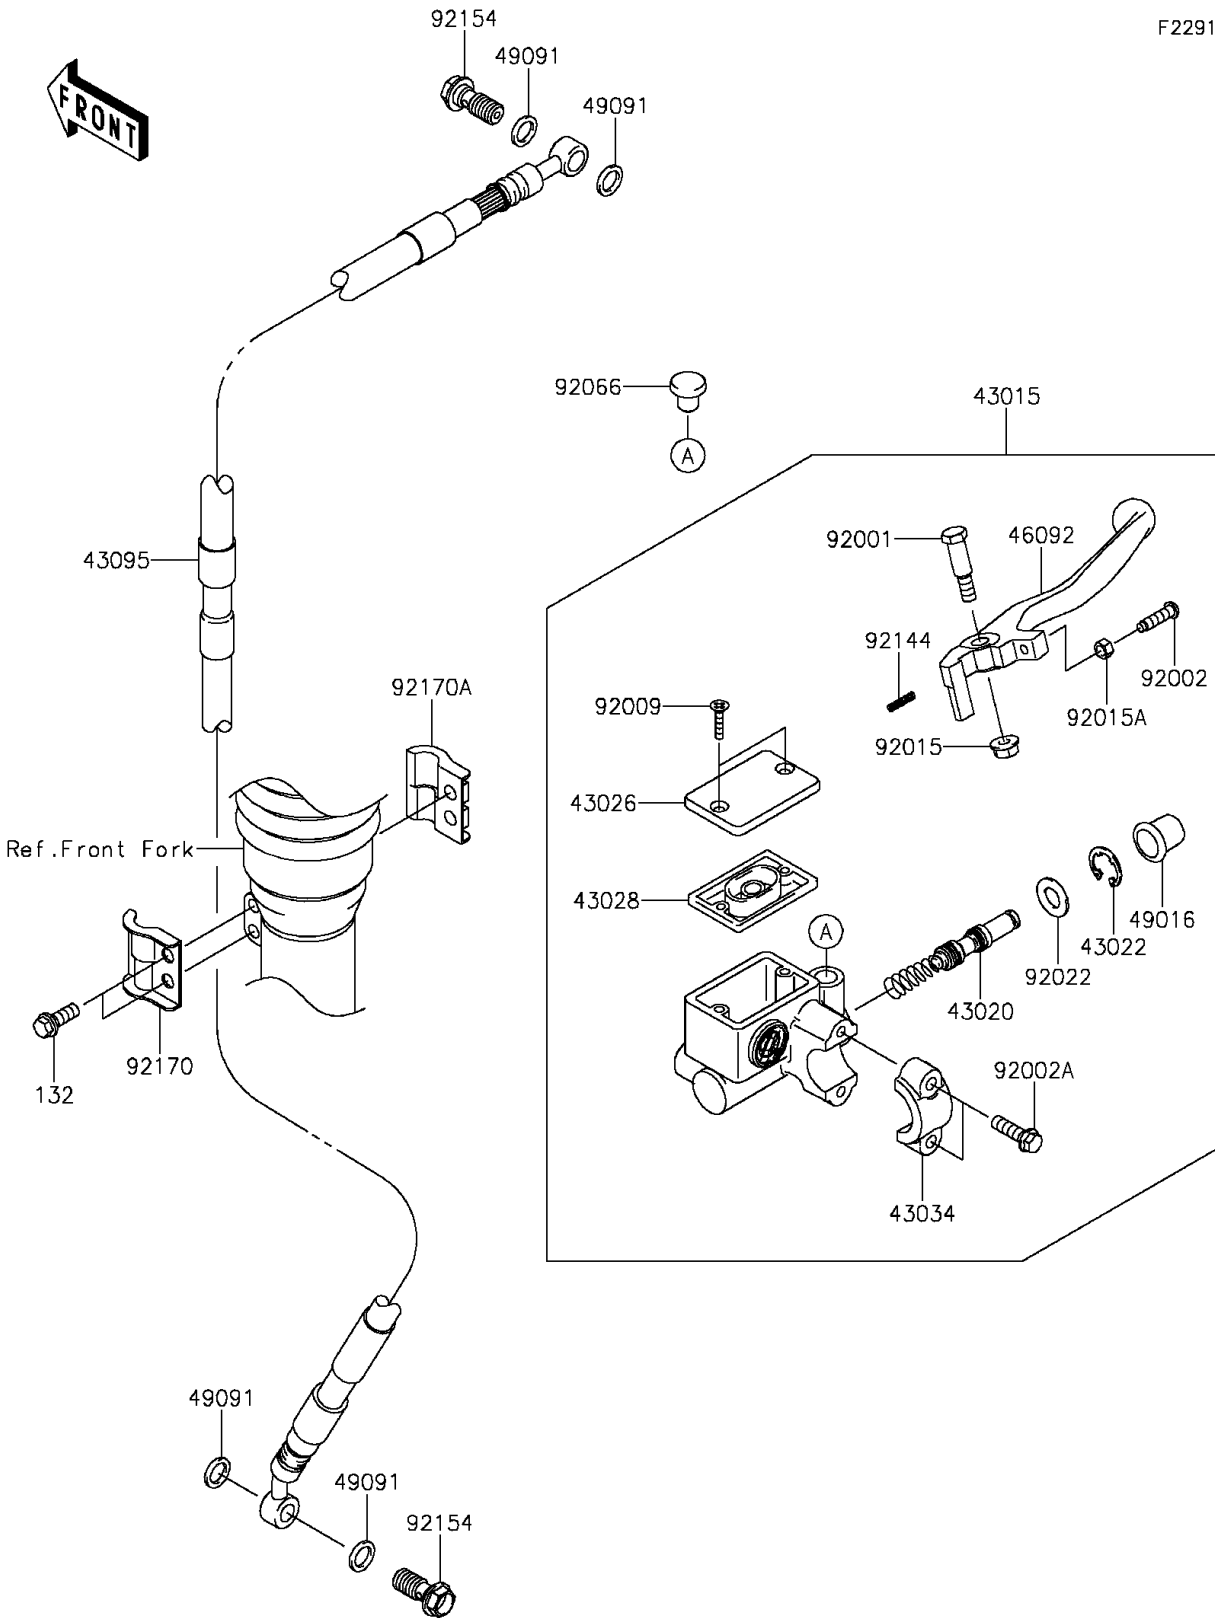

2012 KLX® 140L PARTS DIAGRAM

Front Master Cylinder

F2291

2012 KLX® 140L PARTS LIST

Front Master Cylinder

ITEM NAME	PART NUMBER	QUANTITY
BOLT-FLANGED-SMALL,6X16 (Ref # 132)	132BA0616	1
CYLINDER-ASSY-MASTER,FR (Ref # 43015)	43015-0106	1
PISTON-COMP-BRAKE (Ref # 43020)	43020-1065	1
STOPPER-BRAKE,PISTON (Ref # 43022)	43022-1010	1
CAP-BRAKE (Ref # 43026)	43026-1074	1
DIAPHRAGM (Ref # 43028)	43028-1061	1
HOLDER-BRAKE,MASTER CYLINDER (Ref # 43034)	43034-1016	1
HOSE-BRAKE,FR (Ref # 43095)	43095-0335	1
LEVER-GRIP,FRONT BRAKE (Ref # 46092)	46092-1175	1
COVER-SEAL,MASTER CYLINDER (Ref # 49016)	49016-1044	1
WASHER-SEAL,10.1X14.5X1.5 (Ref # 49091)	49091-0001	1
BOLT,FRONT BRAKE LEVER (Ref # 92001)	92001-1728	1
BOLT,ADJUST (Ref # 92002)	92002-1893	1
BOLT (Ref # 92002A)	92002-1894	1
SCREW,4MM (Ref # 92009)	92009-1458	1
NUT,FLANGED,6MM,BLACK (Ref # 92015)	92015-1233	1
NUT,ADJUST (Ref # 92015A)	92015-1642	1
WASHER (Ref # 92022)	92022-1814	1
PLUG (Ref # 92066)	92066-1348	1
SPRING,RETURN (Ref # 92144)	92144-1103	1
BOLT,OIL,L=23 (Ref # 92154)	92154-0226	1
CLAMP,BRAKE HOSE,OUTSIDE (Ref # 92170)	92170-1231	1
CLAMP,BRAKE HOSE,INSIDE (Ref # 92170A)	92170-1232	1