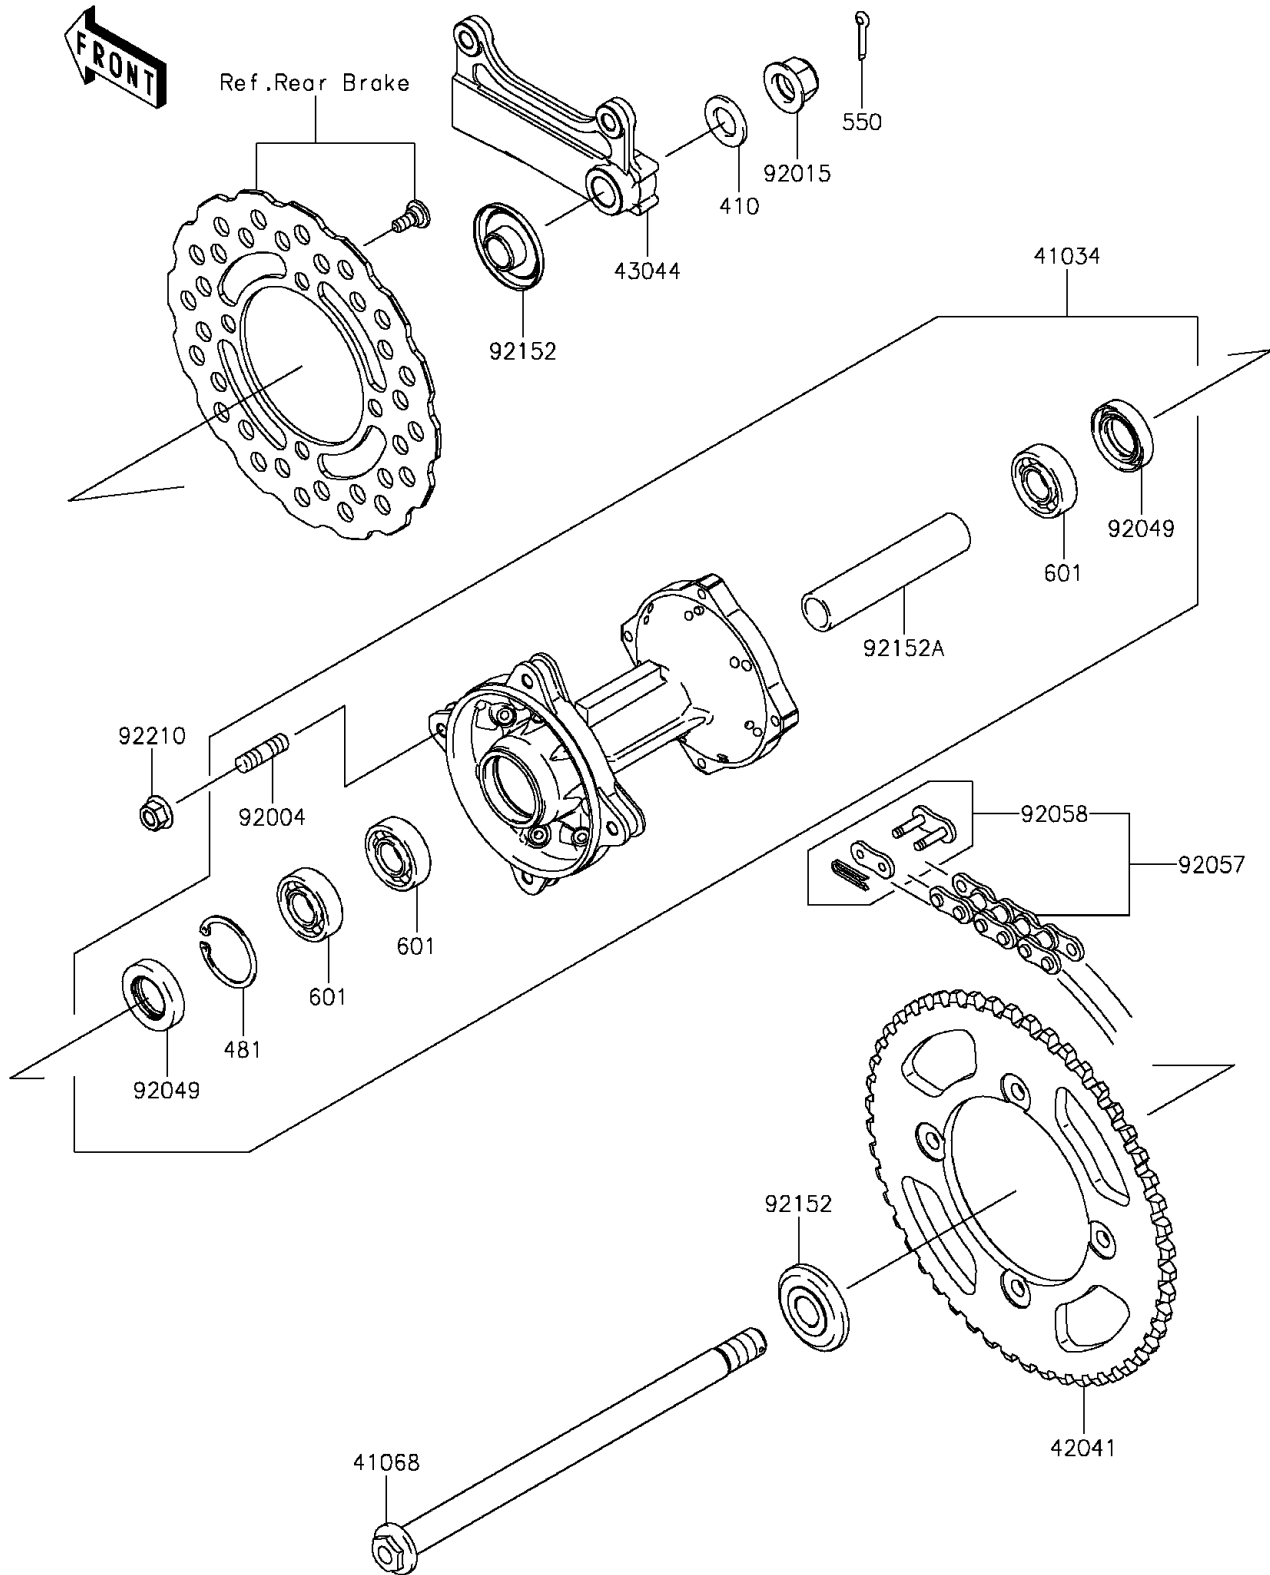

## 2012 KLX® 140L PARTS DIAGRAM

Rear Hub

F2240

## 2012 KLX® 140L PARTS LIST

Rear Hub

ITEM NAME	PART NUMBER	QUANTITY
WASHER-PLAIN-SMALL,14MM (Ref # 410)	410AA1400	1
CIRCLIP-TYPE-C,35MM (Ref # 481)	481J3500	1
PIN-COTTER,2.5X20 (Ref # 550)	550AA2520	1
BEARING-BALL (Ref # 601)	601B6202UU	1
DRUM-ASSY,REAR BRAKE (Ref # 41034)	41034-0056	1
AXLE,RR,238MM (Ref # 41068)	41068-0085	1
SPROCKET-HUB,51T (Ref # 42041)	42041-0056	1
HOLDER-COMP-CALIPER (Ref # 43044)	43044-1122	1
STUD,8X16 (Ref # 92004)	92004-1183	1
NUT,FLANGED,14MM (Ref # 92015)	92015-1401	1
SEAL-OIL (Ref # 92049)	92049-0114	1
CHAIN,DRIVE,DID428HX126L (Ref # 92057)	92057-0153	1
JOINT-CHAIN,DRIVE (Ref # 92058)	92058-0016	1
COLLAR,RR AXLE,L=12.5 (Ref # 92152)	92152-0651	1
COLLAR,RR BRAKE DRUM,L=95 (Ref # 92152A)	92152-1090	1
NUT,FLANGED,LOCK,8MM (Ref # 92210)	92210-0159	1