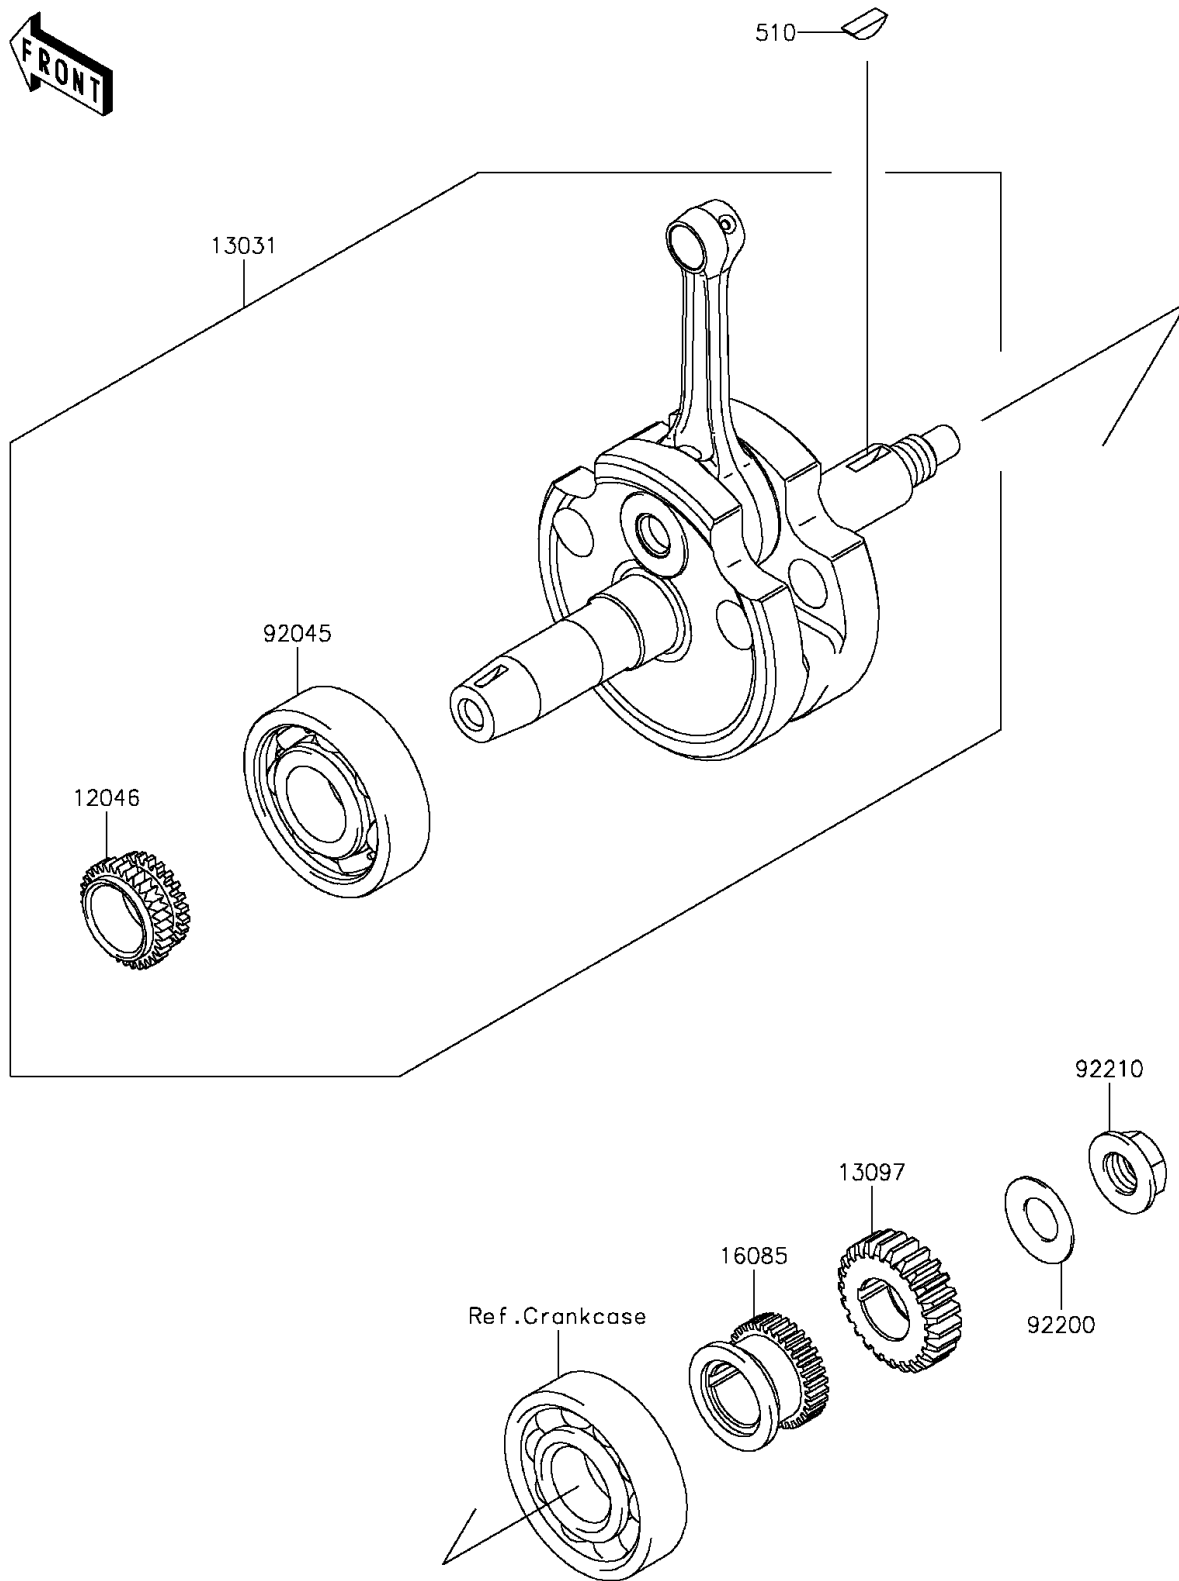

## 2012 KLX® 140L PARTS DIAGRAM

Crankshaft

E1321

## 2012 KLX® 140L PARTS LIST

Crankshaft

ITEM NAME	PART NUMBER	QUANTITY
KEY-WOODRUFF (Ref # 510)	510A4200	1
SPROCKET,18T (Ref # 12046)	12046-0061	1
CRANKSHAFT-COMP (Ref # 13031)	13031-0140	1
GEAR-PRIMARY SPUR,25T (Ref # 13097)	13097-0559	1
GEAR,21T (Ref # 16085)	16085-0118	1
BEARING-BALL,6305JR2C3 (Ref # 92045)	92045-1120	1
WASHER,14.2X28X1.5 (Ref # 92200)	92200-0217	1
NUT,14MM,LEFT HANDED (Ref # 92210)	92210-0600	1