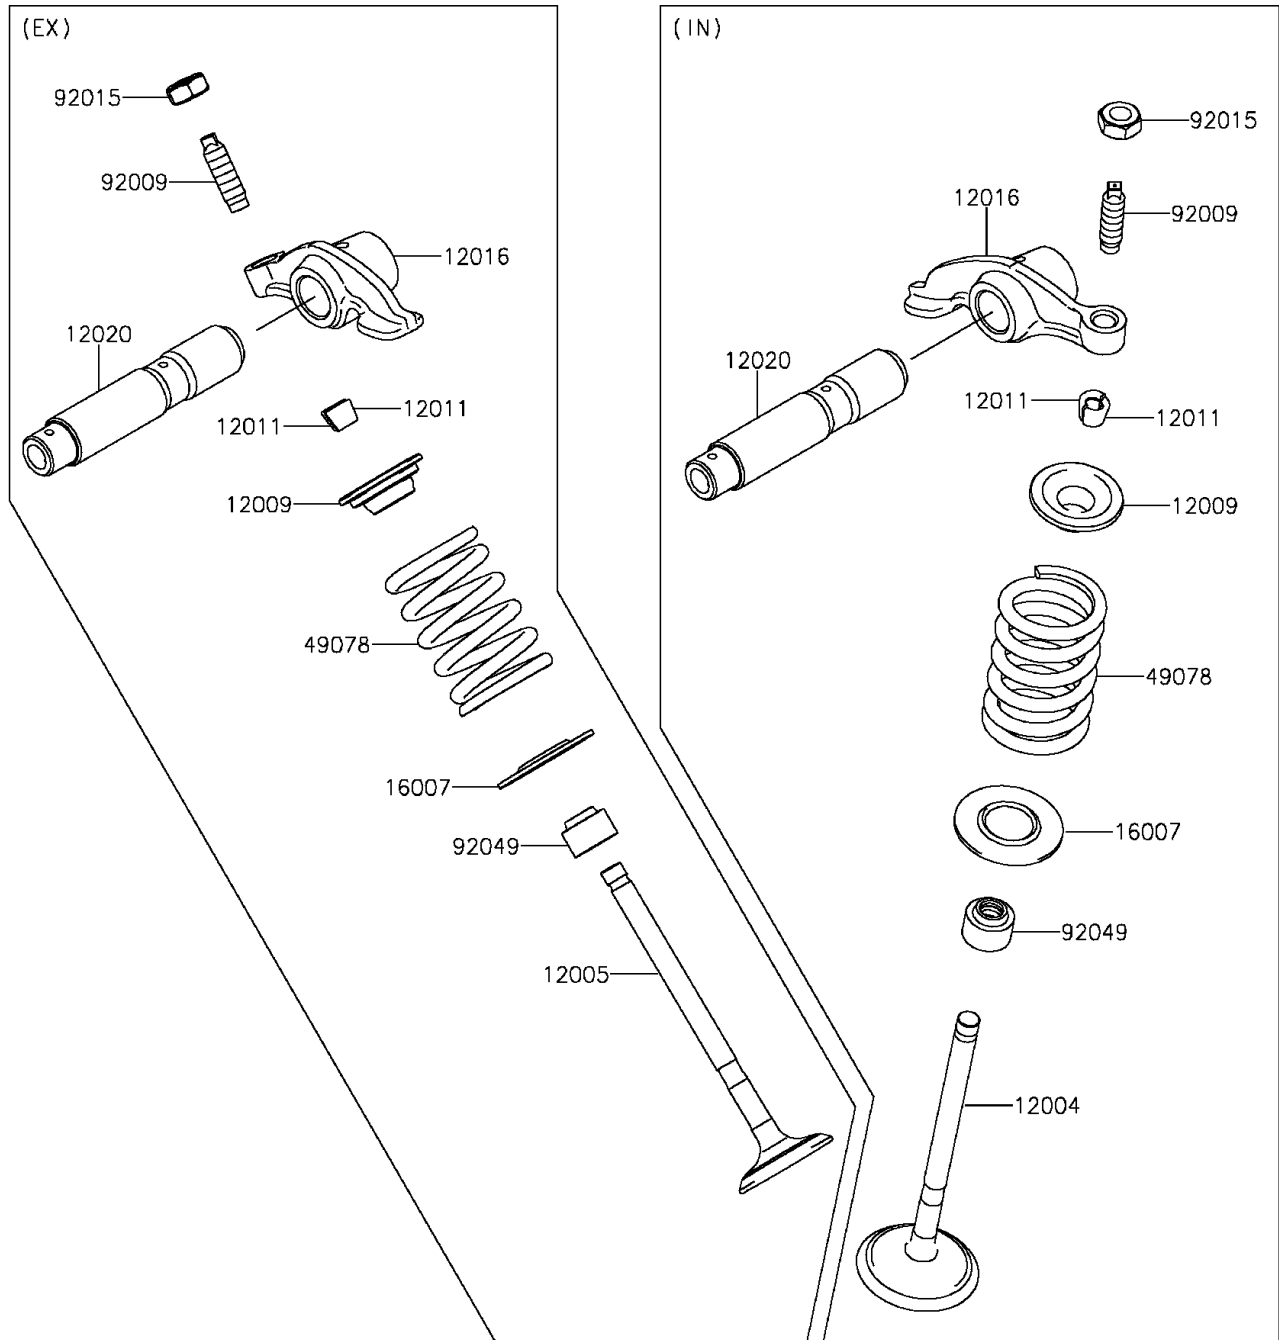

## 2012 KLX® 140L PARTS DIAGRAM

Valve(s)

E1210

## 2012 KLX® 140L PARTS LIST

Valve(s)

ITEM NAME	PART NUMBER	QUANTITY
VALVE-INTAKE (Ref # 12004)	12004-0049	1
VALVE-EXHAUST (Ref # 12005)	12005-0725	1
RETAINER-VALVE SPRING (Ref # 12009)	12009-0018	1
COLLET (Ref # 12011)	12011-1051	1
ARM-ROCKER (Ref # 12016)	12016-0026	1
SHAFT-ROCKER (Ref # 12020)	12020-0007	1
SEAT-SPRING (Ref # 16007)	16007-1223	1
SPRING-ENGINE VALVE (Ref # 49078)	49078-0064	1
SCREW,VALVE ADJUST (Ref # 92009)	92009-1109	1
NUT,VALVE ADJUST LOCK (Ref # 92015)	92015-1137	1
SEAL-OIL (Ref # 92049)	92049-0139	1