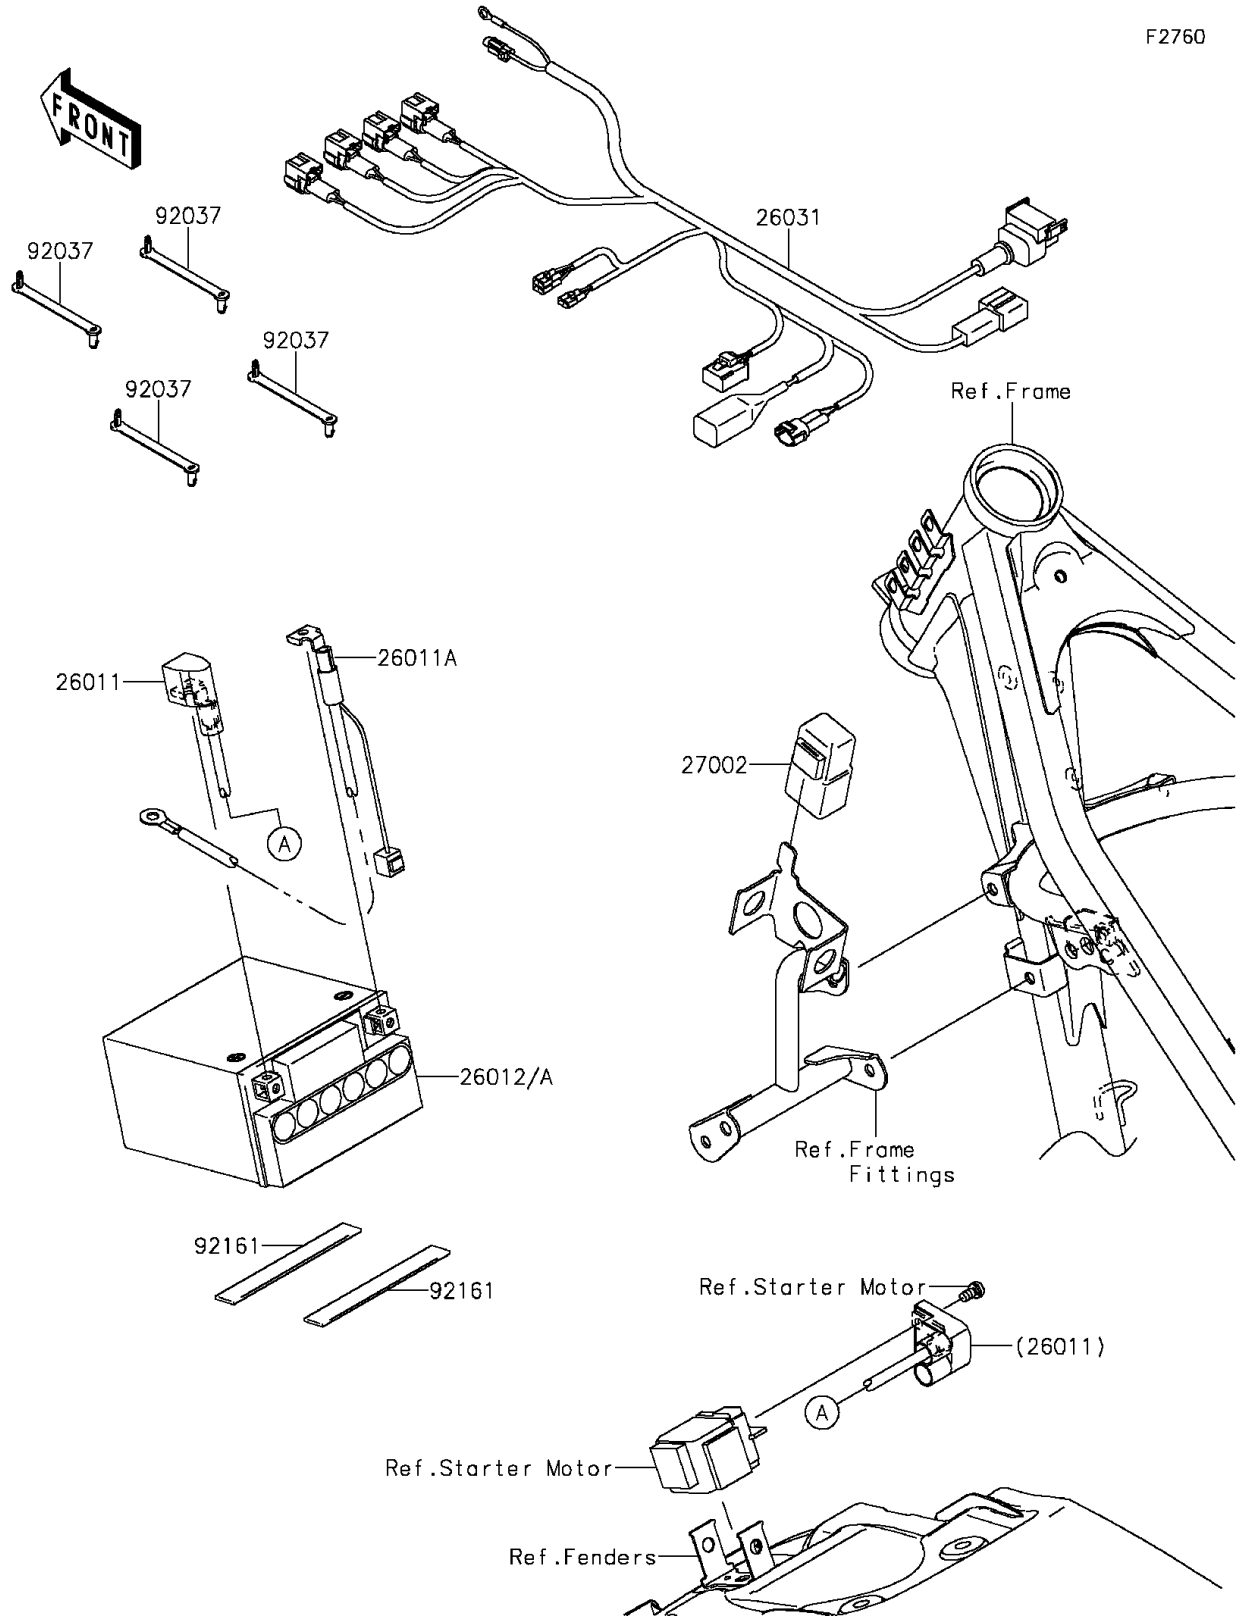

2012 KLX® 140 PARTS DIAGRAM

Chassis Electrical Equipment

2012 KLX® 140 PARTS LIST

Chassis Electrical Equipment

ITEM NAME	PART NUMBER	QUANTITY
WIRE-LEAD,BATTERY(+) (Ref # 26011)	26011-0153	1
WIRE-LEAD,BATTERY(-) (Ref # 26011A)	26011-0154	1
BATTERY,FTX7L-BS,12V 6AH (Ref # 26012)	26012-0070	1
HARNESS,MAIN (Ref # 26031)	26031-0981	1
RELAY-ASSY (Ref # 27002)	27002-1086	1
CLAMP,SPEED,L=58 (Ref # 92037)	92037-1163	1
DAMPER (Ref # 92161)	92161-0543	1