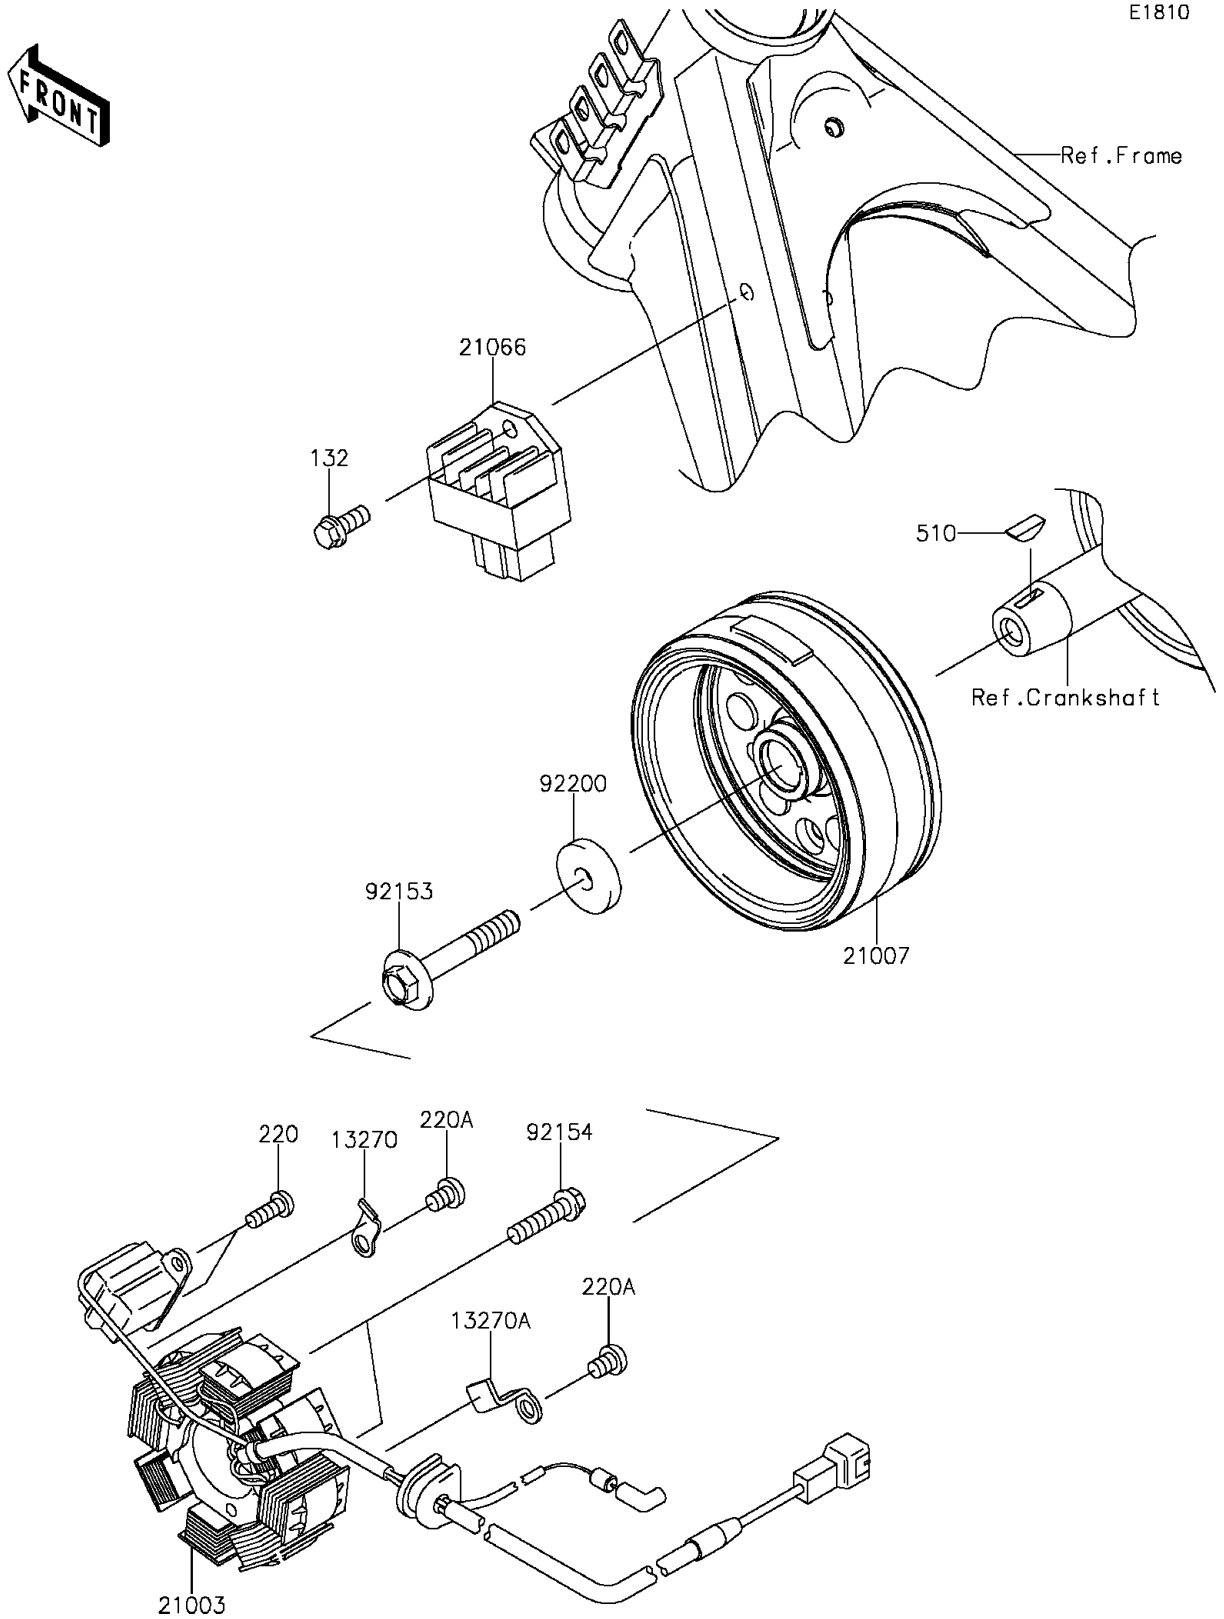

2012 KLX® 140 PARTS DIAGRAM

Generator

2012 KLX® 140 PARTS LIST

Generator

| ITEM NAME | PART NUMBER | QUANTITY |
|-------------------------------------|-------------|----------|
| BOLT-FLANGED-SMALL,6X14 (Ref # 132) | 132BA0614 | 1 |
| SCREW-PAN-CROS,5X14 (Ref # 220) | 220AA0514 | 1 |
| SCREW-PAN-CROS,6X8 (Ref # 220A) | 220AA0608 | 1 |
| KEY-WOODRUFF (Ref # 510) | 510A3200 | 1 |
| PLATE (Ref # 13270) | 13270-1754 | 1 |
| PLATE (Ref # 13270A) | 13270-1961 | 1 |
| STATOR (Ref # 21003) | 21003-0116 | 1 |
| ROTOR (Ref # 21007) | 21007-0105 | 1 |
| REGULATOR-VOLTAGE (Ref # 21066) | 21066-0046 | 1 |
| BOLT,8X50 (Ref # 92153) | 92153-1135 | 1 |
| BOLT,FLANGED,6X25 (Ref # 92154) | 92154-1212 | 1 |
| WASHER,8.2X26X5 (Ref # 92200) | 92200-1626 | 1 |