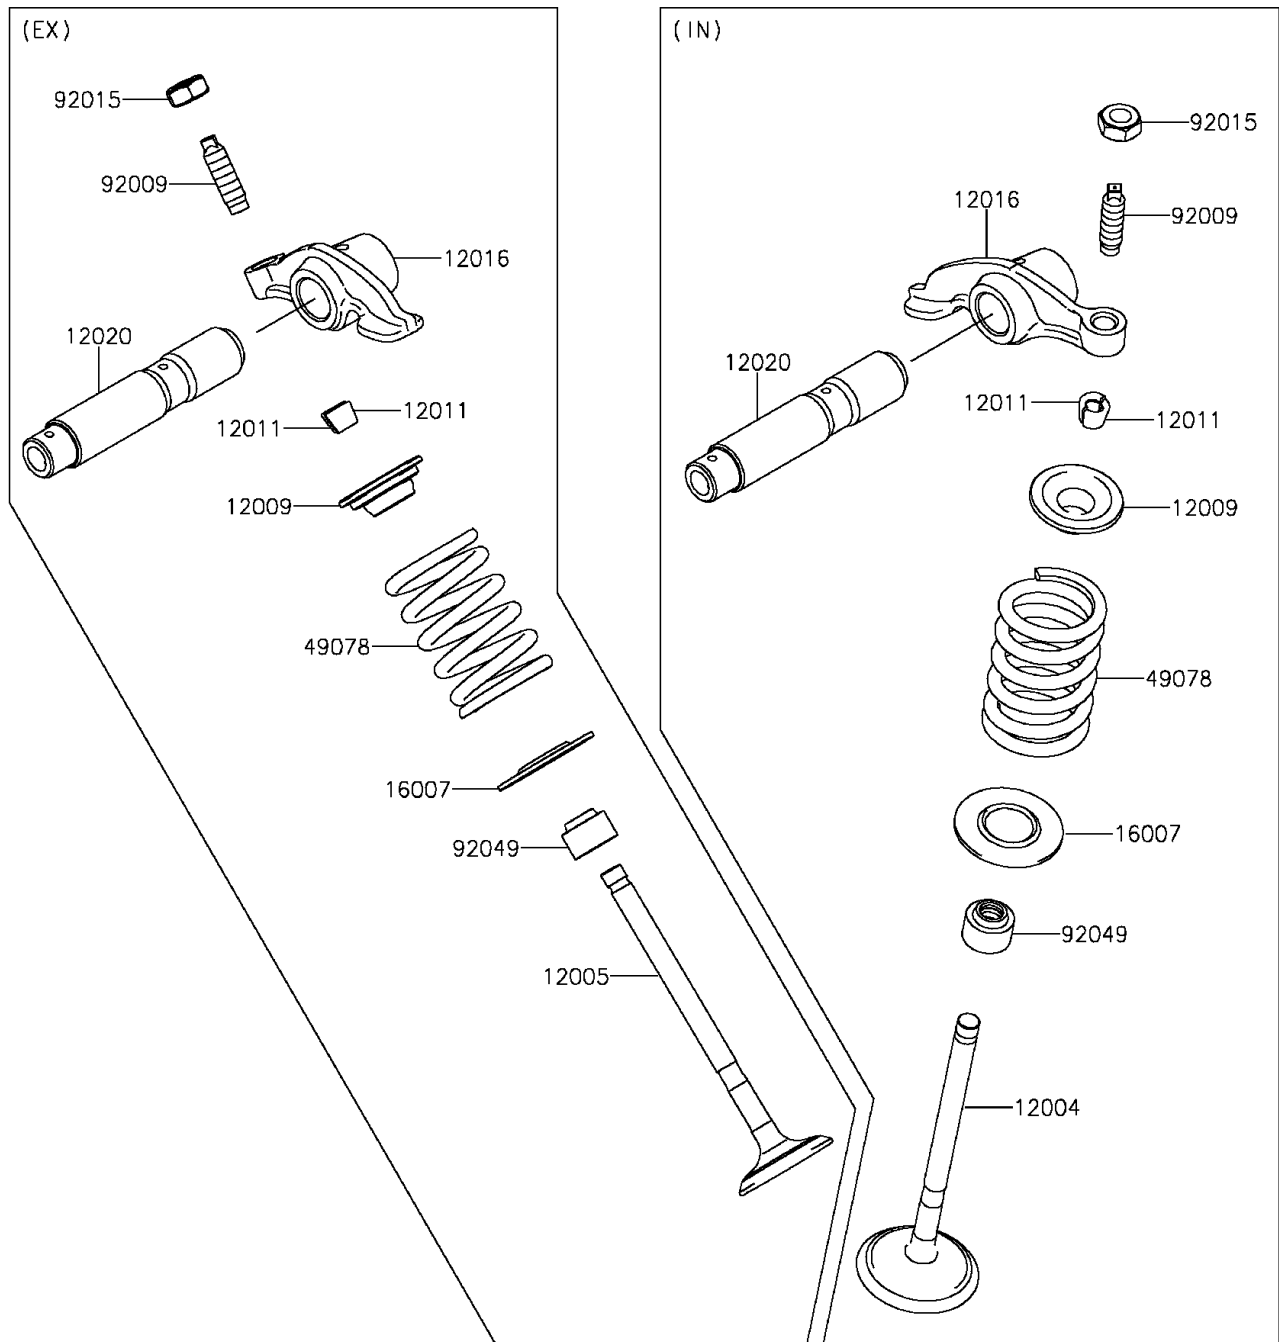

2012 KLX® 140 PARTS DIAGRAM

Valve(s)

E1210

2012 KLX® 140 PARTS LIST

Valve(s)

ITEM NAME	PART NUMBER	QUANTITY
VALVE-INTAKE (Ref # 12004)	12004-0049	1
VALVE-EXHAUST (Ref # 12005)	12005-0725	1
RETAINER-VALVE SPRING (Ref # 12009)	12009-0018	1
COLLET (Ref # 12011)	12011-1051	1
ARM-ROCKER (Ref # 12016)	12016-0026	1
SHAFT-ROCKER (Ref # 12020)	12020-0007	1
SEAT-SPRING (Ref # 16007)	16007-1223	1
SPRING-ENGINE VALVE (Ref # 49078)	49078-0064	1
SCREW,VALVE ADJUST (Ref # 92009)	92009-1109	1
NUT,VALVE ADJUST LOCK (Ref # 92015)	92015-1137	1
SEAL-OIL (Ref # 92049)	92049-0139	1