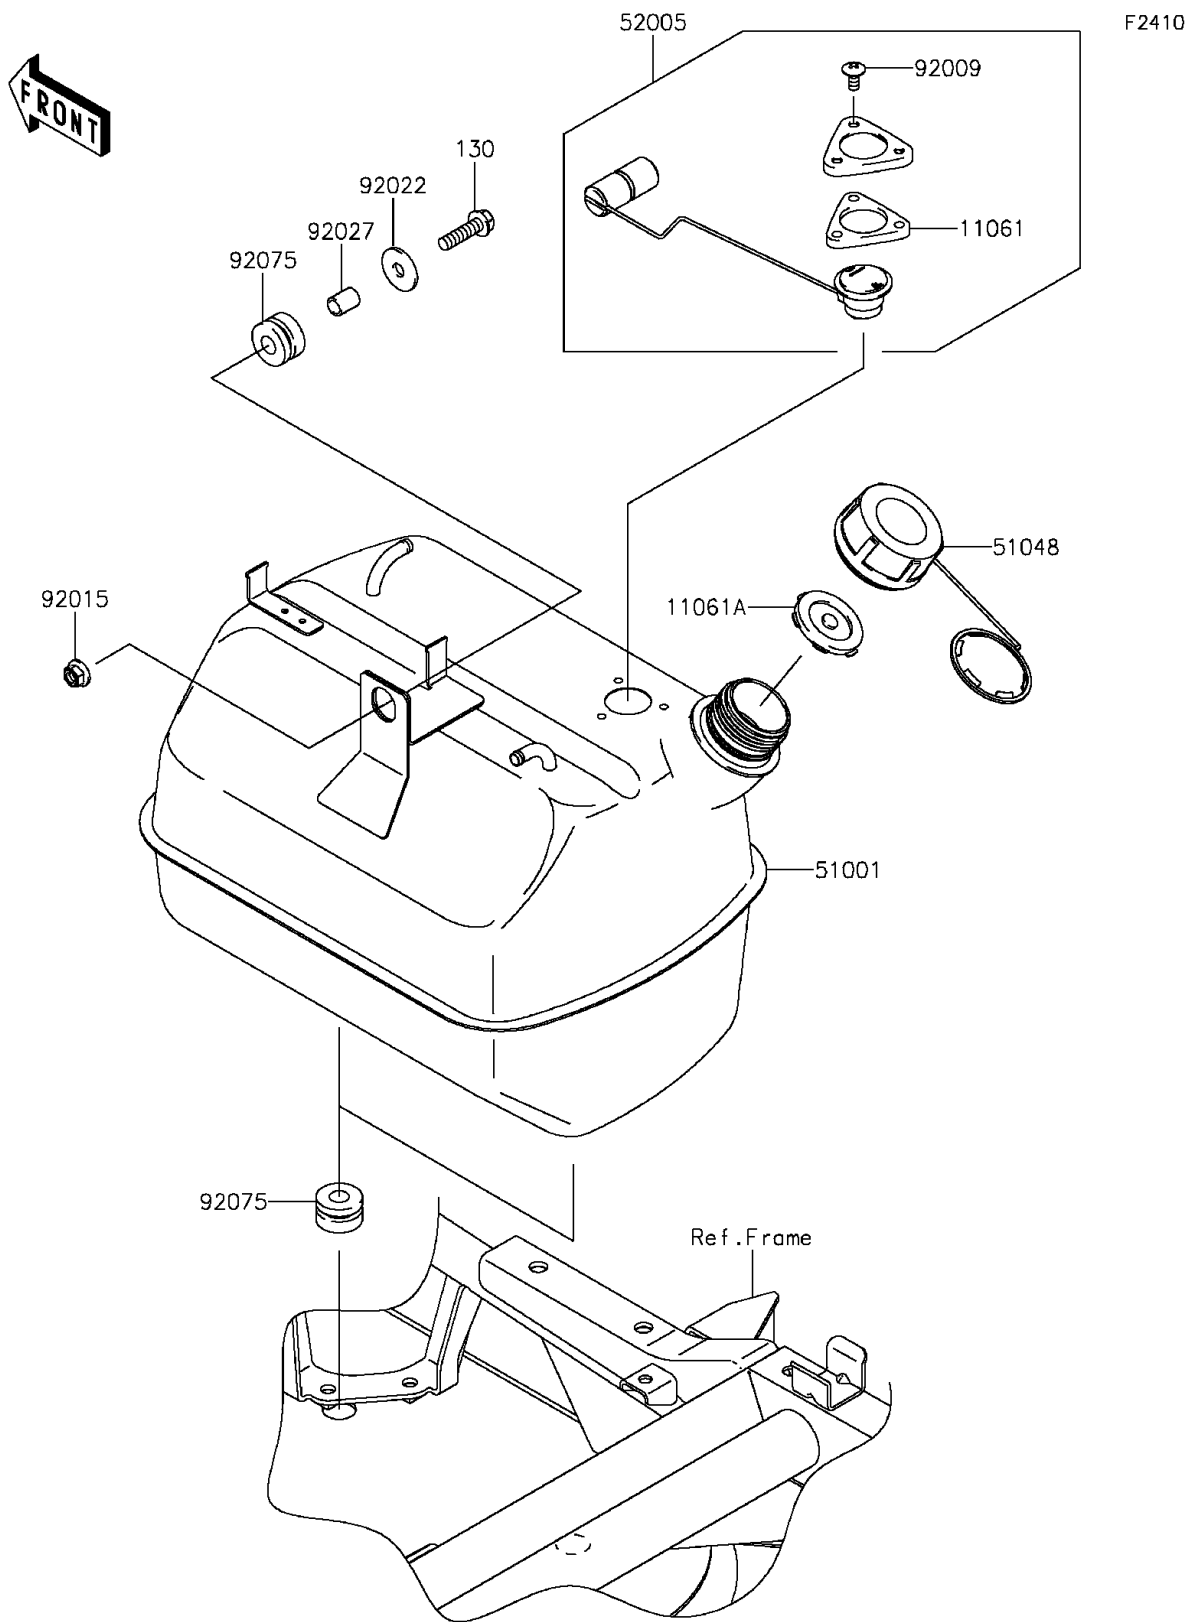

2016 MULE™ 610 4X4 PARTS DIAGRAM

Fuel Tank

2016 MULE™ 610 4X4 PARTS LIST

Fuel Tank

ITEM NAME	PART NUMBER	QUANTITY
BOLT-FLANGED,8X30 (Ref # 130)	130AA0830	1
GASKET,FUEL GAUGE (Ref # 11061)	11061-0120	1
GASKET,FUEL TANK CAP (Ref # 11061A)	11061-7508	1
TANK-COMP-FUEL (Ref # 51001)	51001-0341	1
CAP-ASSY-TANK,FUEL (Ref # 51048)	51048-0026	1
GAUGE,FUEL (Ref # 52005)	52005-0730	1
SCREW,6X14 (Ref # 92009)	92009-1541	1
NUT,LOCK,FLANGED,8MM (Ref # 92015)	92015-1397	1
WASHER,9X28X2.3 (Ref # 92022)	92022-1632	1
COLLAR,8.8X12X15.5 (Ref # 92027)	92027-1081	1
DAMPER (Ref # 92075)	92075-1736	1