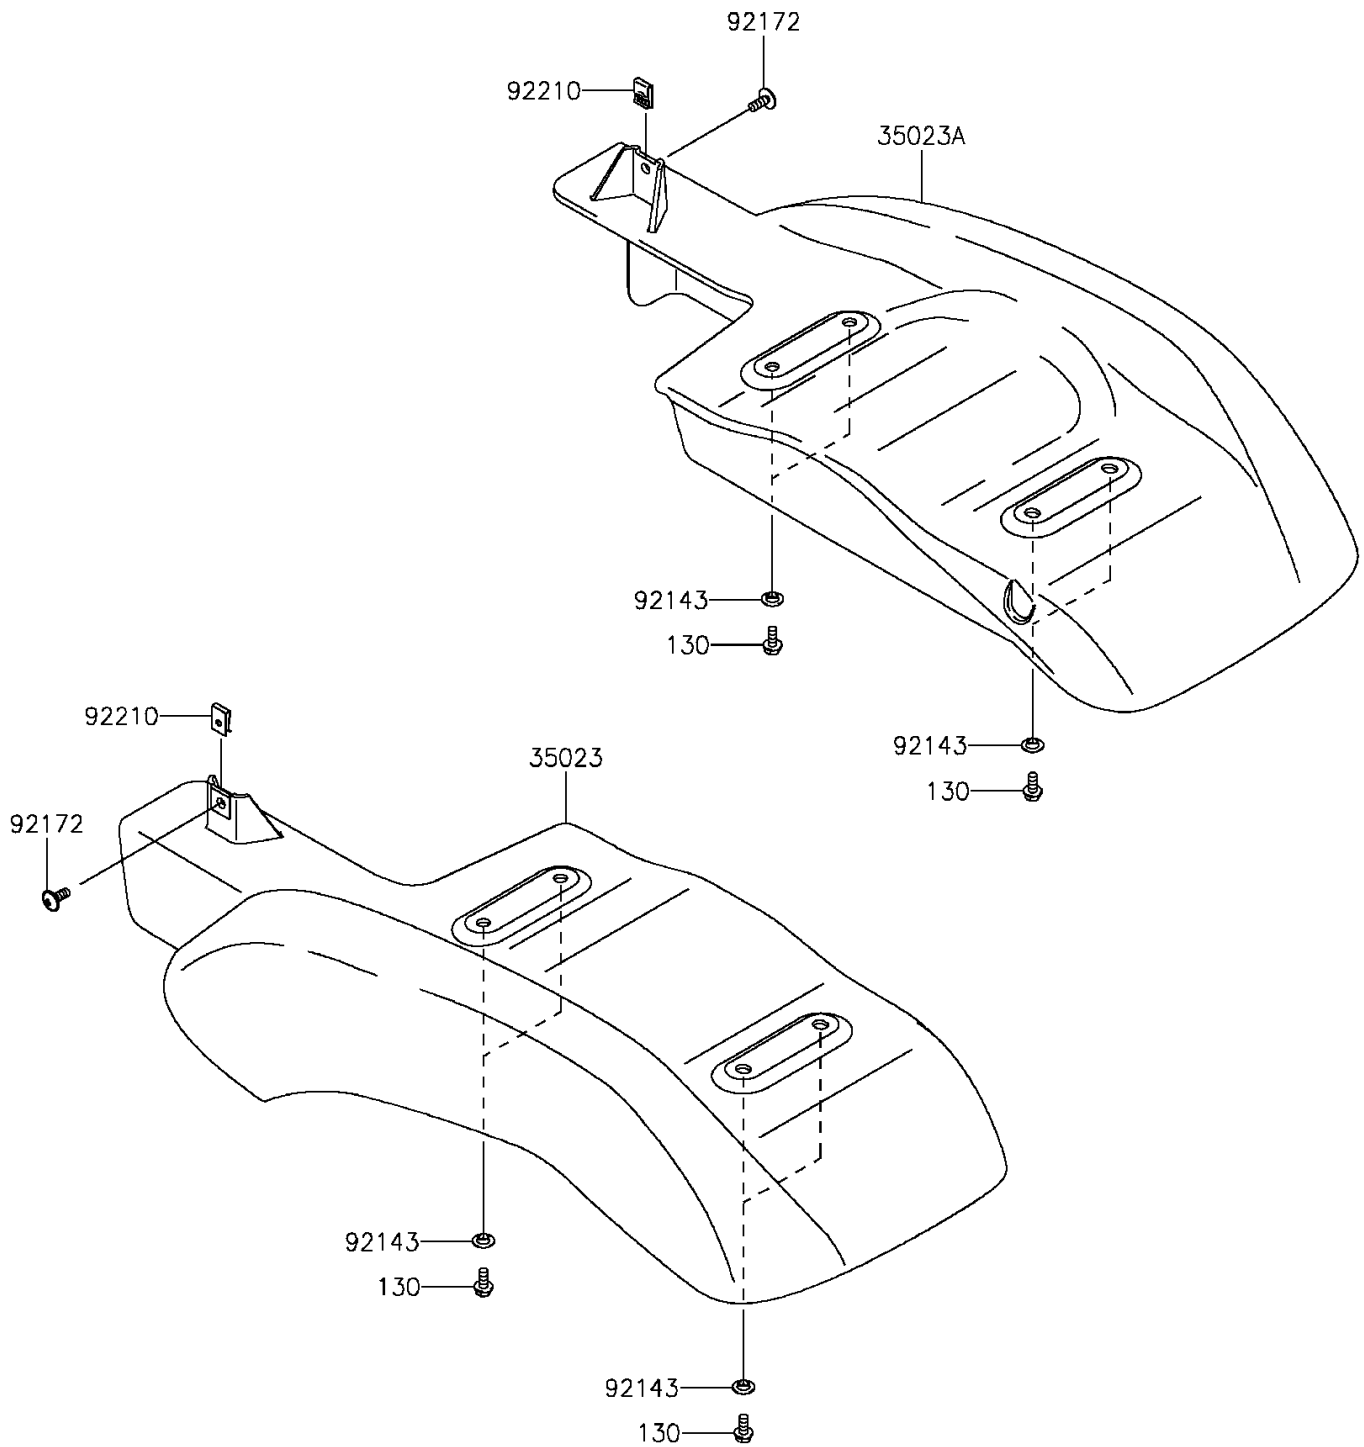

2016 MULE™ 610 4X4 PARTS DIAGRAM

Rear Fender(s)

F2172

2016 MULE™ 610 4X4 PARTS LIST

Rear Fender(s)

ITEM NAME	PART NUMBER	QUANTITY
BOLT-FLANGED,6X14 (Ref # 130)	130BB0614	1
FENDER-REAR,LH,F.BLACK (Ref # 35023)	35023-0045-6Z	1
FENDER-REAR,RH,F.BLACK (Ref # 35023A)	35023-0046-6Z	1
COLLAR (Ref # 92143)	92143-1087	1
SCREW,TAPPING,6X20 (Ref # 92172)	92172-0488	1
NUT,LEAF SPRING,6MM (Ref # 92210)	92210-0624	1