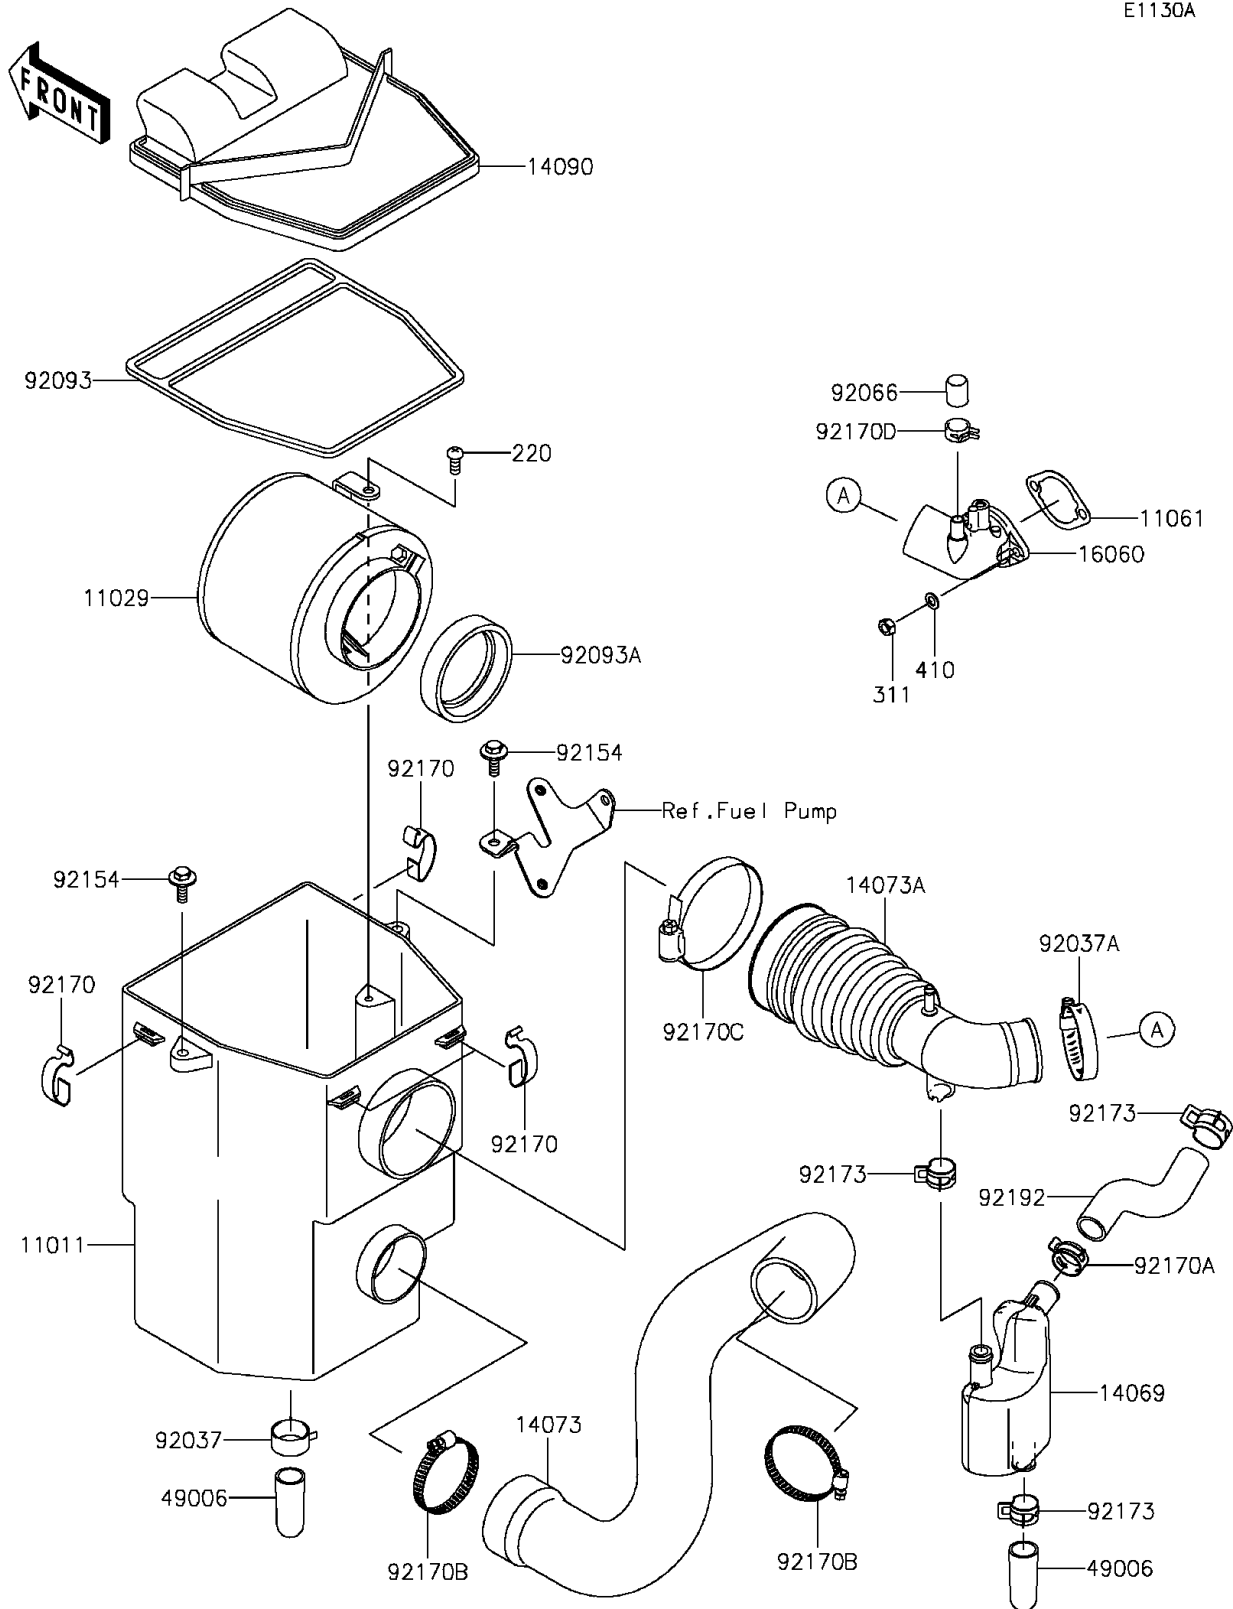

## 2016 MULE™ 610 4X4 PARTS DIAGRAM

Air Cleaner(CN)

E1130A

## 2016 MULE™ 610 4X4 PARTS LIST

Air Cleaner(CN)

ITEM NAME	PART NUMBER	QUANTITY
CASE-AIR FILTER (Ref # 11011)	11011-1367	1
ELEMENT-ASSY-AIR FILTER (Ref # 11029)	11029-1004	1
GASKET,CHOKE (Ref # 11061)	11061-7026	1
BREATHER (Ref # 14069)	14069-0024	1
DUCT,FRAME-AIR FILTER (Ref # 14073)	14073-0072	1
DUCT,AIR FILTER-IN.PIPE (Ref # 14073A)	14073-0818	1
COVER,AIR FILTER (Ref # 14090)	14090-1106	1
PIPE-INTAKE (Ref # 16060)	16060-2224	1
BOOT (Ref # 49006)	49006-1351	1
CLAMP,HOSE CLIP (Ref # 92037)	92037-1460	1
CLAMP (Ref # 92037A)	92037-506	1
PLUG (Ref # 92066)	92066-0829	1
SEAL,AIR FILTER (Ref # 92093)	92093-1241	1
SEAL,DUST (Ref # 92093A)	92093-1322	1
BOLT,WP,6X20 (Ref # 92154)	92154-1516	1
CLAMP,AIR FILTER (Ref # 92170)	92170-1211	1
CLAMP (Ref # 92170A)	92170-1640	1
CLAMP (Ref # 92170B)	92170-1674	1
CLAMP (Ref # 92170C)	92170-1679	1
CLAMP (Ref # 92170D)	92170-7003	1
CLAMP (Ref # 92173)	92173-7003	1
TUBE,BREATHER (Ref # 92192)	92192-1465	1
SCREW-PAN-CROS,6X14 (Ref # 220)	220AA0614	1
NUT-HEX,6MM (Ref # 311)	311AA0600	1
WASHER-PLAIN-SMALL (Ref # 410)	410AA0600	1