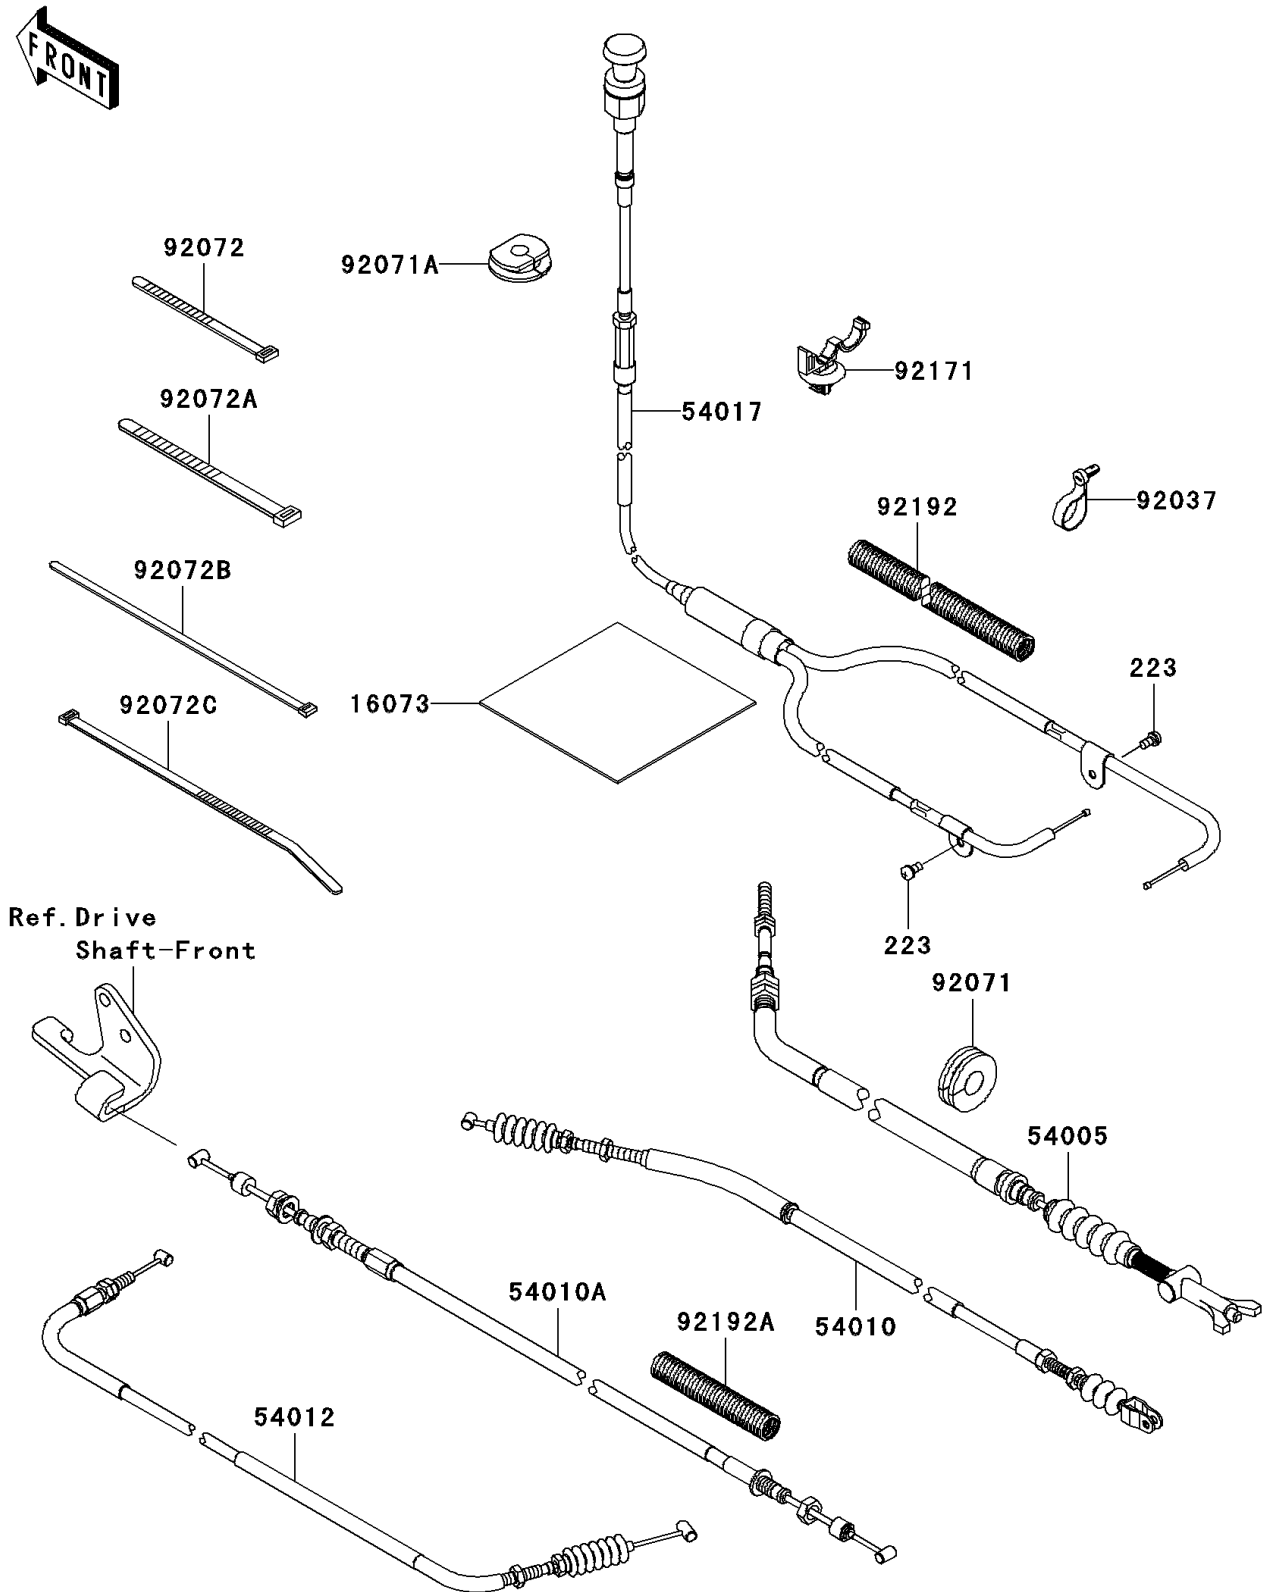

2008 Teryx® 750 4x4 PARTS DIAGRAM

Cables

F2540

2008 Teryx® 750 4x4 PARTS LIST

Cables

ITEM NAME	PART NUMBER	QUANTITY
SCREW-PAN-WS-CROS,4X8 (Ref # 223)	223AA0408	1
INSULATOR (Ref # 16073)	16073-0052	1
CABLE-BRAKE,PARKING (Ref # 54005)	54005-0016	1
CABLE,2/4WD (Ref # 54010)	54010-0093	1
CABLE,FRONT DIFF LOCK (Ref # 54010A)	54010-0095	1
CABLE-THROTTLE (Ref # 54012)	54012-0246	1
CABLE-STARTER (Ref # 54017)	54017-0044	1
CLAMP,SPEED,L=58 (Ref # 92037)	92037-1163	1
GROMMET (Ref # 92071)	92071-0029	1
GROMMET (Ref # 92071A)	92071-0041	1
BAND,L=123 (Ref # 92072)	92072-030	1
BAND,L=149 (Ref # 92072A)	92072-031	1
BAND,L=188 (Ref # 92072B)	92072-1239	1
BAND,L=292.1 (Ref # 92072C)	92072-3509	1
CLAMP (Ref # 92171)	92171-0453	1
TUBE,CORRUGATED,L=200 (Ref # 92192)	92192-0672	1
TUBE,CORRUGATED,L=80 (Ref # 92192A)	92192-0673	1