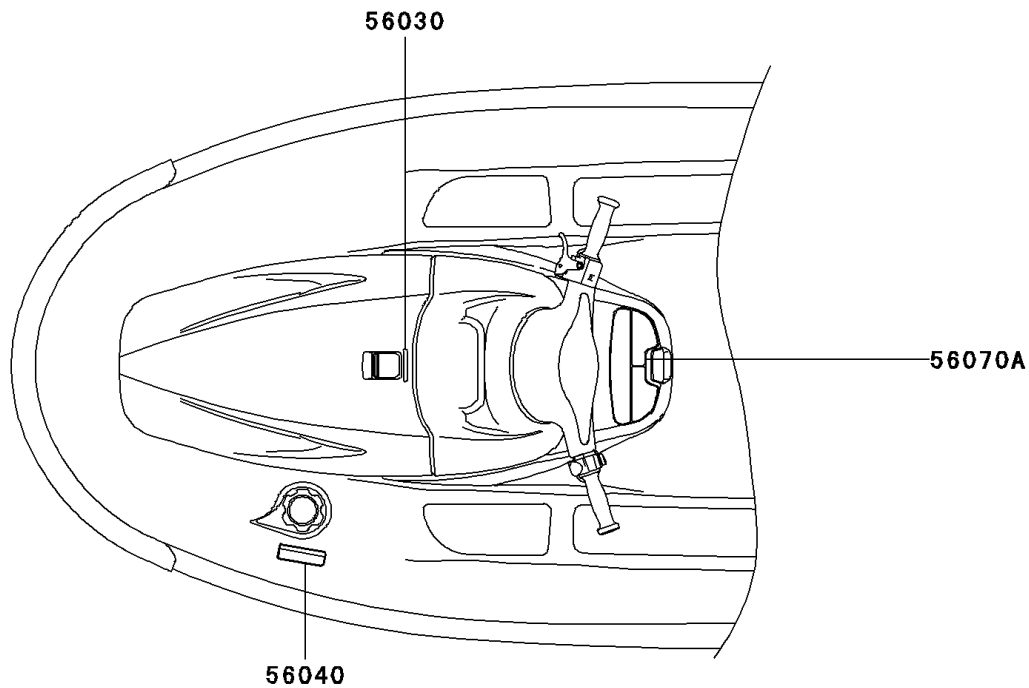

2002 JET SKI® 1200 STX®-R PARTS DIAGRAM

Labels

F3183

2002 JET SKI® 1200 STX®-R PARTS LIST

Labels

ITEM NAME	PART NUMBER	QUANTITY
LABEL,FIRE EXTINGUISHER (Ref # 56030)	56030-3769	1
LABEL-WARNING,GASOLINE (Ref # 56040)	56040-3972	1
LABEL-WARNING,DAMPER (Ref # 56070)	56070-3876	1
LABEL-WARNING,CENTER STORAGE (Ref # 56070A)	56070-3912	1
LABEL-WARNING,GRAB HANDLE&STEP (Ref # 56070B)	56070-3944	1
LABEL-WARNING,IMPORTANT SAFETY (Ref # 56070C)	56070-3957	1