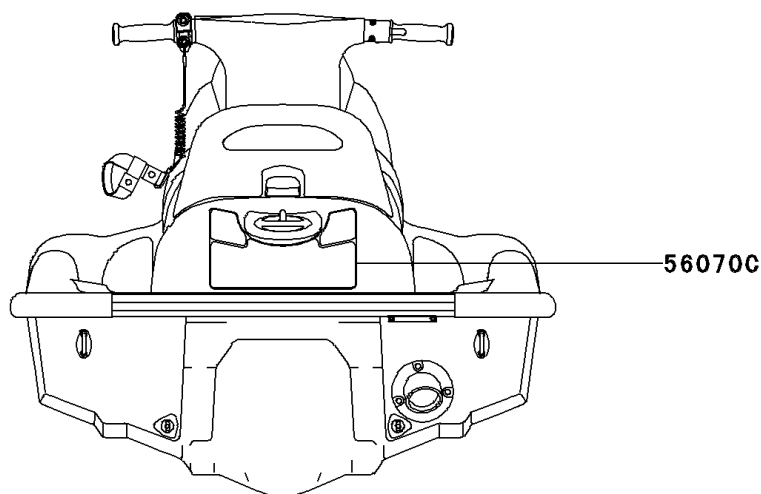

2002 JET SKI® 1200 STX®-R PARTS DIAGRAM

Labels

F3183

2002 JET SKI® 1200 STX®-R PARTS LIST

Labels

ITEM NAME	PART NUMBER	QUANTITY
LABEL,FIRE EXTINGUISHER (Ref # 56030)	56030-3769	1
LABEL-WARNING,GASOLINE (Ref # 56040)	56040-3972	1
LABEL-WARNING,DAMPER (Ref # 56070)	56070-3876	1
LABEL-WARNING,CENTER STORAGE (Ref # 56070A)	56070-3912	1
LABEL-WARNING,GRAB HANDLE&STEP (Ref # 56070B)	56070-3944	1
LABEL-WARNING,IMPORTANT SAFETY (Ref # 56070C)	56070-3957	1