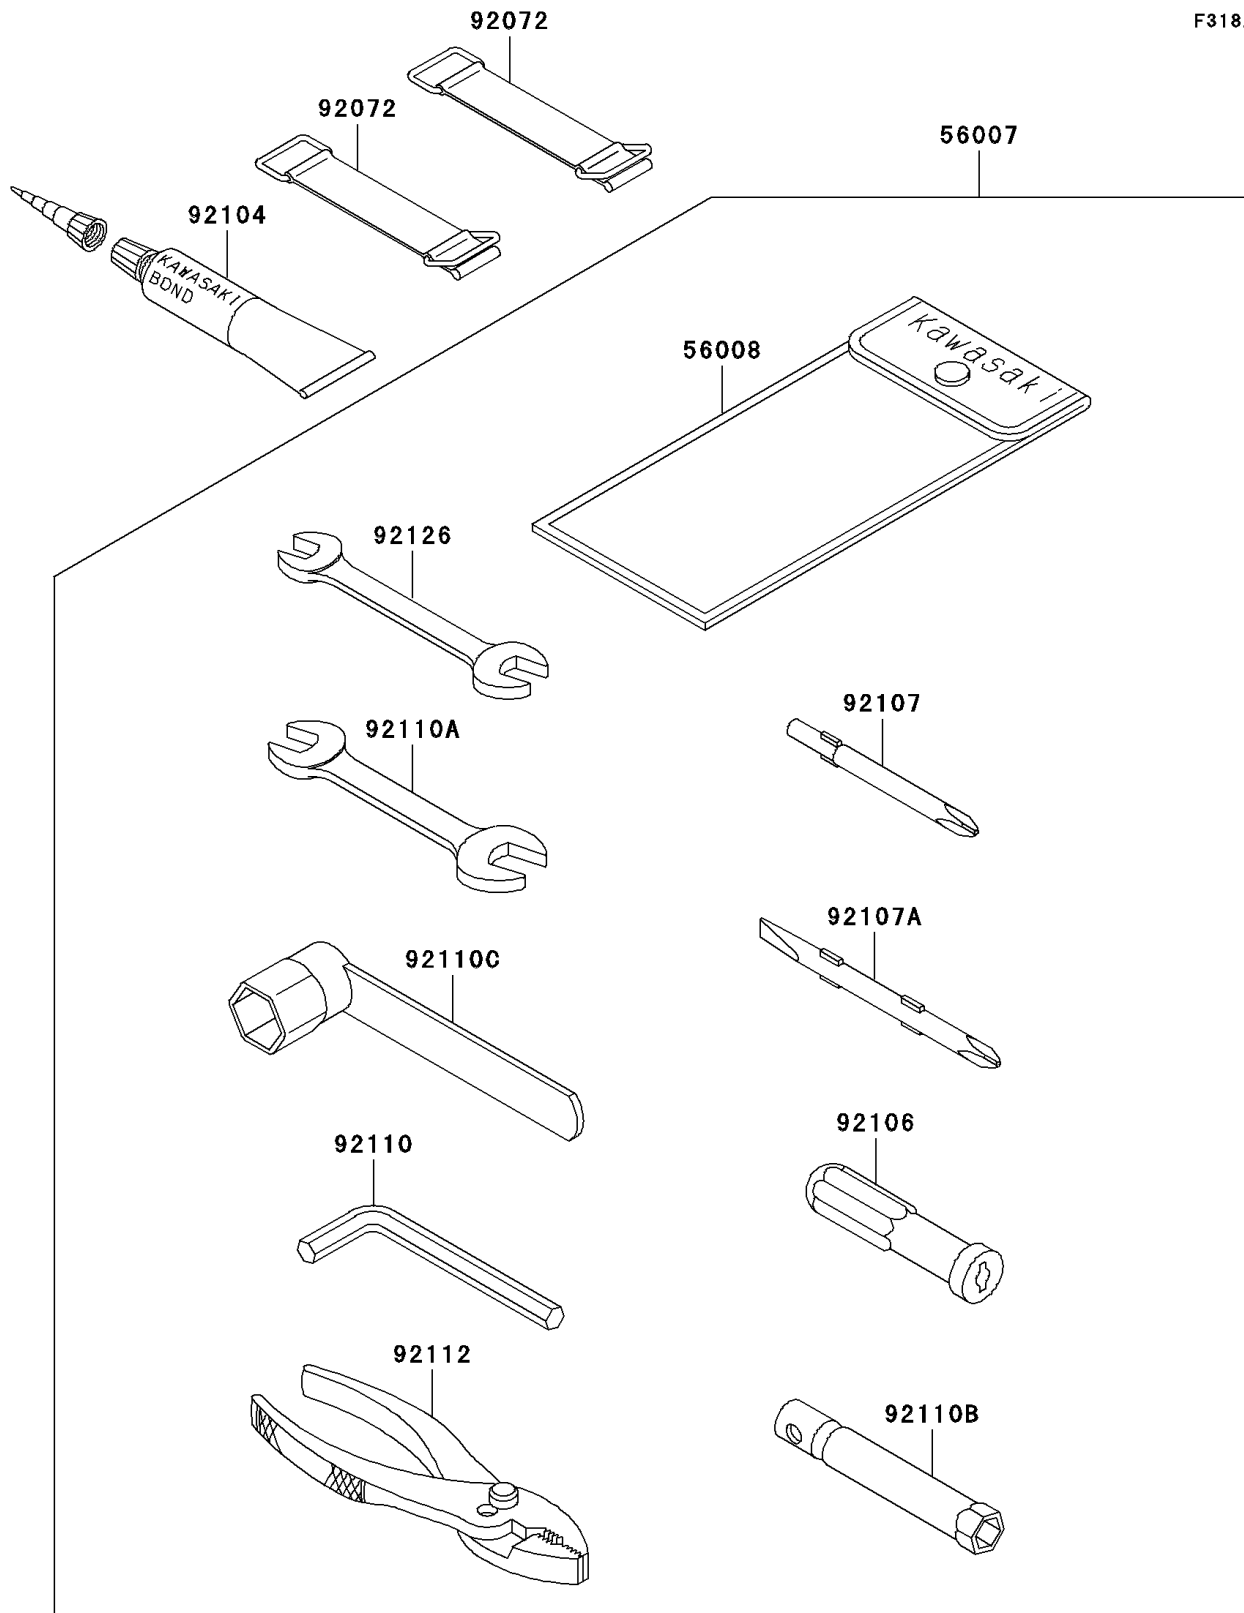

## 2002 JET SKI® 1200 STX®-R PARTS DIAGRAM

Owner's Tools

F3182

## 2002 JET SKI® 1200 STX®-R PARTS LIST

Owner's Tools

ITEM NAME	PART NUMBER	QUANTITY
TOOL-KIT (Ref # 56007)	56007-3715	1
BAG,TOOL (Ref # 56008)	56008-3703	1
BAND,L=50 (Ref # 92072)	92072-3853	1
GASKET-LIQUID,TUBE,100G,SILVER (Ref # 92104)	92104-002	1
GRIP-SCREW DRIVER (Ref # 92106)	92106-1001	1
TOOL-DRIVER,#3PHILLIPS (Ref # 92107)	92107-005	1
TOOL-DRIVER,#2PHILLIPS&SLOT (Ref # 92107A)	92107-1051	1
TOOL-WRENCH,ALLEN,5MM (Ref # 92110)	92110-1015	1
TOOL-WRENCH,OPEN END,10X12 (Ref # 92110A)	92110-1152	1
TOOL-WRENCH,BOX,10MM (Ref # 92110B)	92110-1156	1
TOOL-WRENCH (Ref # 92110C)	92110-2088	1
TOOL-PLIERS (Ref # 92112)	92112-1001	1
TOOL-WRENCH,OPEN END,8X10 (Ref # 92126)	92126-004	1