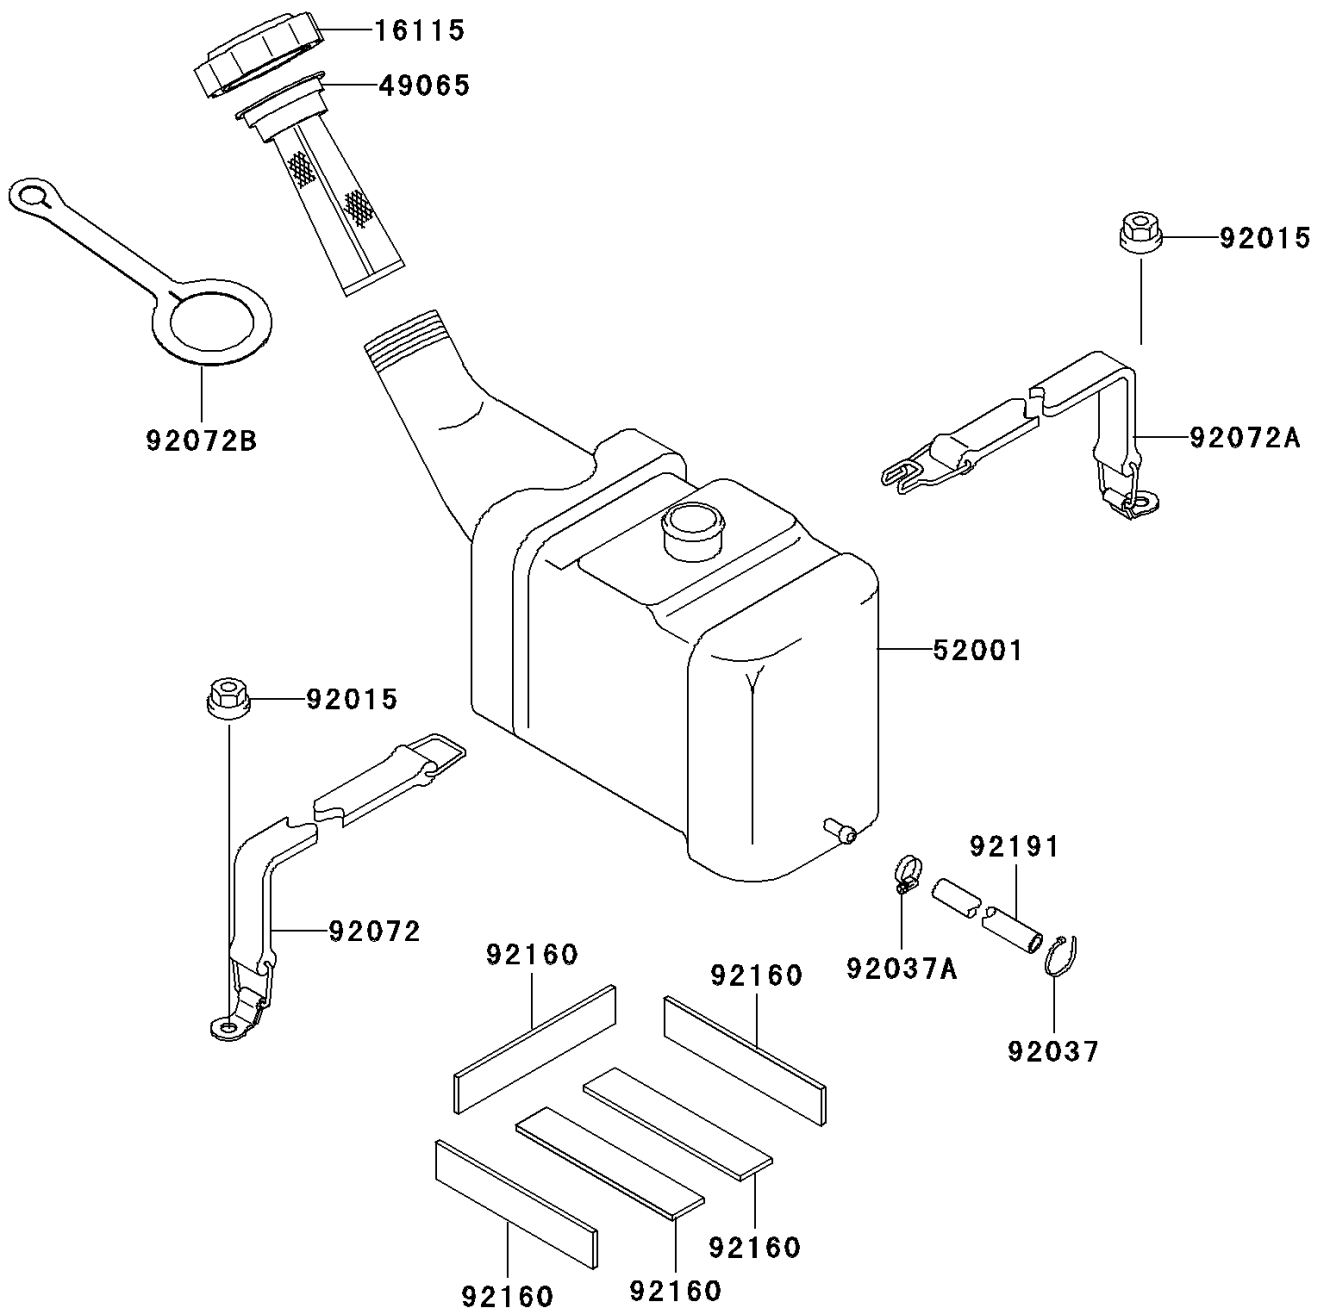

2002 JET SKI® 1200 STX®-R PARTS DIAGRAM

Oil Tank

F3174

2002 JET SKI® 1200 STX®-R PARTS LIST

Oil Tank

ITEM NAME	PART NUMBER	QUANTITY
CAP-OIL FILLER (Ref # 16115)	16115-3720	1
FILTER-OIL (Ref # 49065)	49065-3703	1
TANK-OIL (Ref # 52001)	52001-3728	1
NUT,6MM (Ref # 92015)	92015-3767	1
CLAMP (Ref # 92037)	92037-1173	1
CLAMP (Ref # 92037A)	92037-3726	1
BAND,OIL TANK (Ref # 92072)	92072-3812	1
BAND,OIL TANK (Ref # 92072A)	92072-3815	1
BAND (Ref # 92072B)	92072-3839	1
DAMPER (Ref # 92160)	92160-3793	1
TUBE,OIL (Ref # 92191)	92191-3818	1