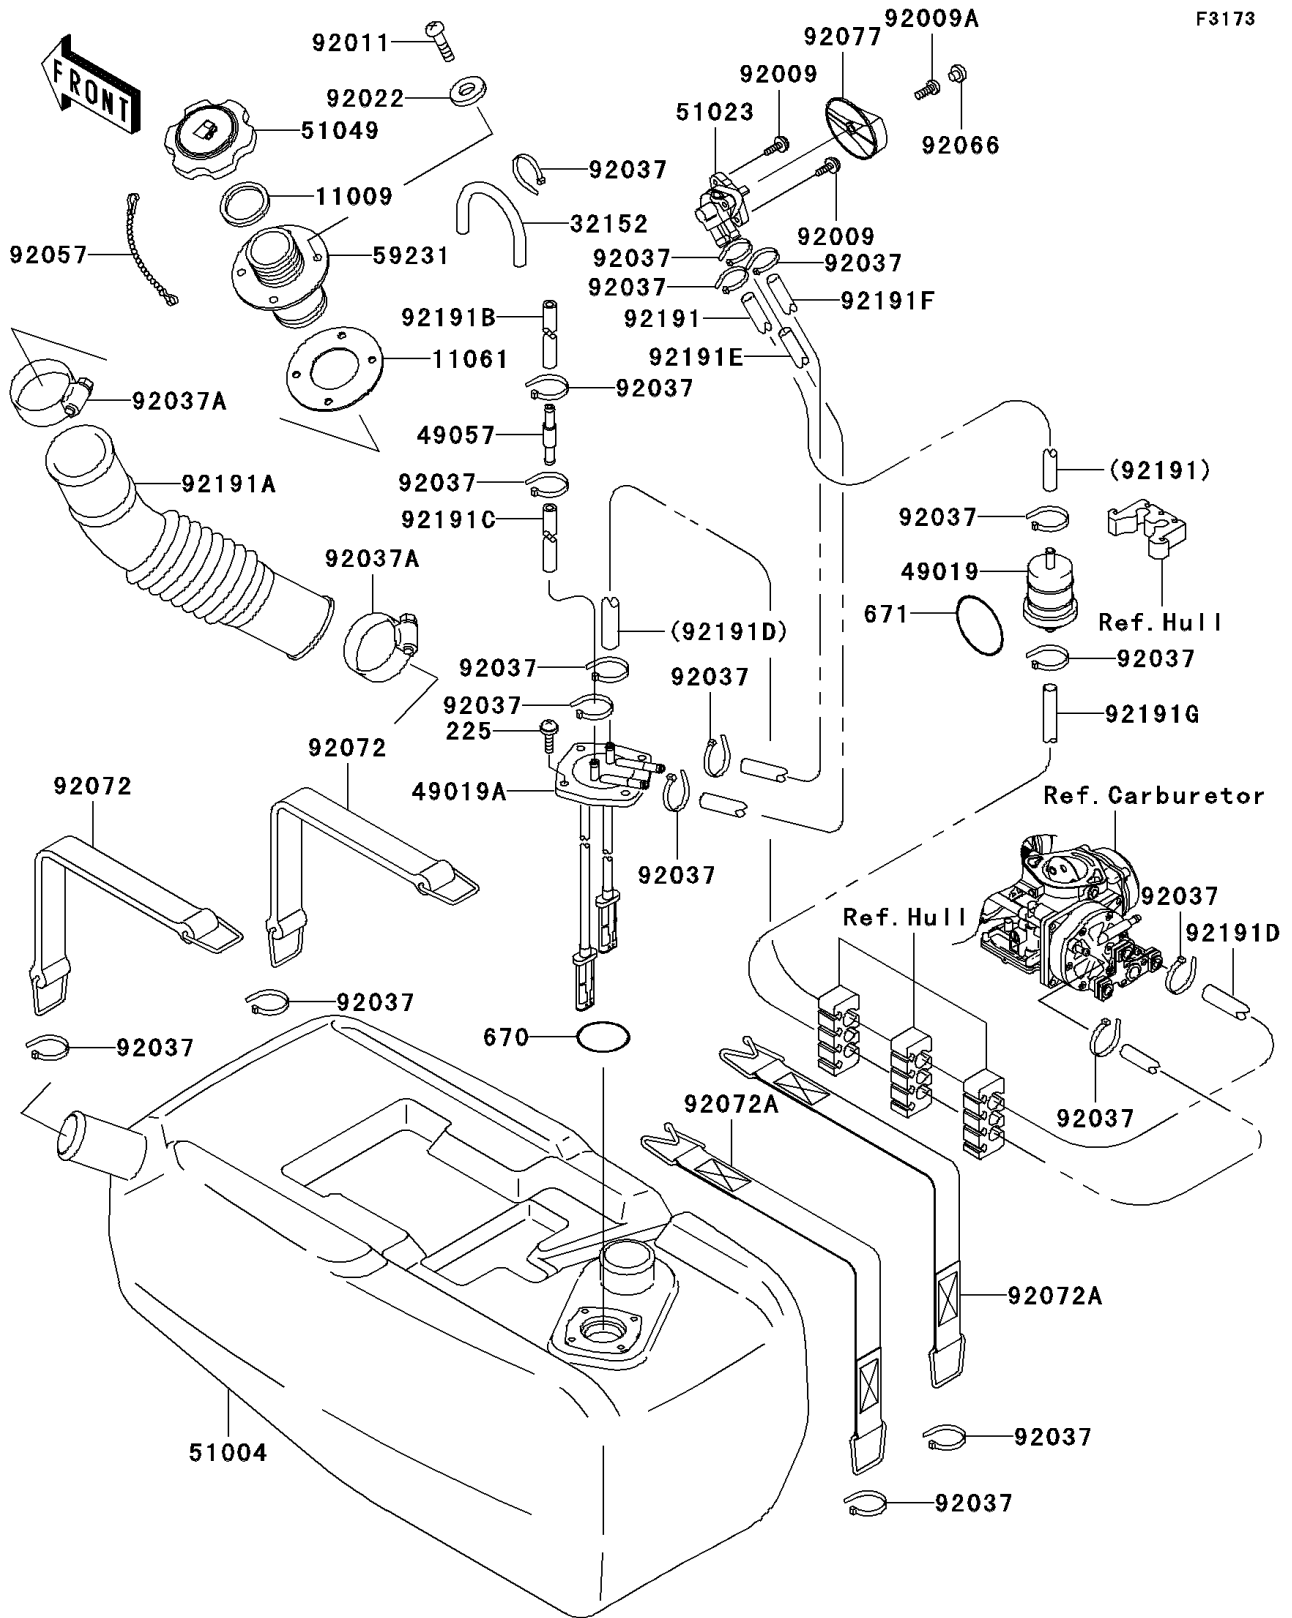

2002 JET SKI® 1200 STX®-R PARTS DIAGRAM

Fuel Tank

F3173

2002 JET SKI® 1200 STX®-R PARTS LIST

Fuel Tank

ITEM NAME	PART NUMBER	QUANTITY
SCREW-PAN-WSP-CROS,5X20 (Ref # 225)	225R0520	1
O RING,36MM (Ref # 670)	670B3036	1
O RING,65MM (Ref # 671)	671B2565	1
GASKET,TANK CAP (Ref # 11009)	11009-3020	1
GASKET (Ref # 11061)	11061-3701	1
PIPE (Ref # 32152)	32152-3705	1
FILTER-FUEL (Ref # 49019)	49019-3712	1
FILTER-FUEL (Ref # 49019A)	49019-3718	1
VALVE-RELIEF (Ref # 49057)	49057-3707	1
TANK-FUEL (Ref # 51004)	51004-3721	1
TAP-ASSY,FUEL (Ref # 51023)	51023-3736	1
CAP-TANK,FUEL (Ref # 51049)	51049-3714	1
FILLER,FUEL TANK (Ref # 59231)	59231-3716	1
SCREW,5X16 (Ref # 92009)	92009-3789	1
SCREW,4X12 (Ref # 92009A)	92009-3838	1
SCREW (Ref # 92011)	92011-562	1
WASHER (Ref # 92022)	92022-563	1
CLAMP (Ref # 92037)	92037-1173	1
CLAMP (Ref # 92037A)	92037-3009	1
CHAIN,COVER,L=100 (Ref # 92057)	92057-3704	1
PLUG,FUEL&CHOKE KNOB,F.BLACK (Ref # 92066)	92066-3770-6Z	1
BAND (Ref # 92072)	92072-3845	1
BAND (Ref # 92072A)	92072-3850	1
KNOB,FUEL&CHOKE,F.BLACK (Ref # 92077)	92077-3732-6Z	1
TUBE,5.8X10.8X800,WHITE (Ref # 92191)	92191-3720	1
TUBE (Ref # 92191A)	92191-3735	1
TUBE,5.8X10.8X1000 (Ref # 92191B)	92191-3736	1
TUBE,5.8X10.8X100 (Ref # 92191C)	92191-3828	1
TUBE,CARB-TANK (Ref # 92191D)	92191-3901	1

2002 JET SKI® 1200 STX®-R PARTS LIST

Fuel Tank

ITEM NAME	PART NUMBER	QUANTITY
TUBE,TANK-TAP(ON) (Ref # 92191E)	92191-3931	1
TUBE,TANK-TAP(RES) (Ref # 92191F)	92191-3932	1
TUBE,FILTER-CAB (Ref # 92191G)	92191-3952	1