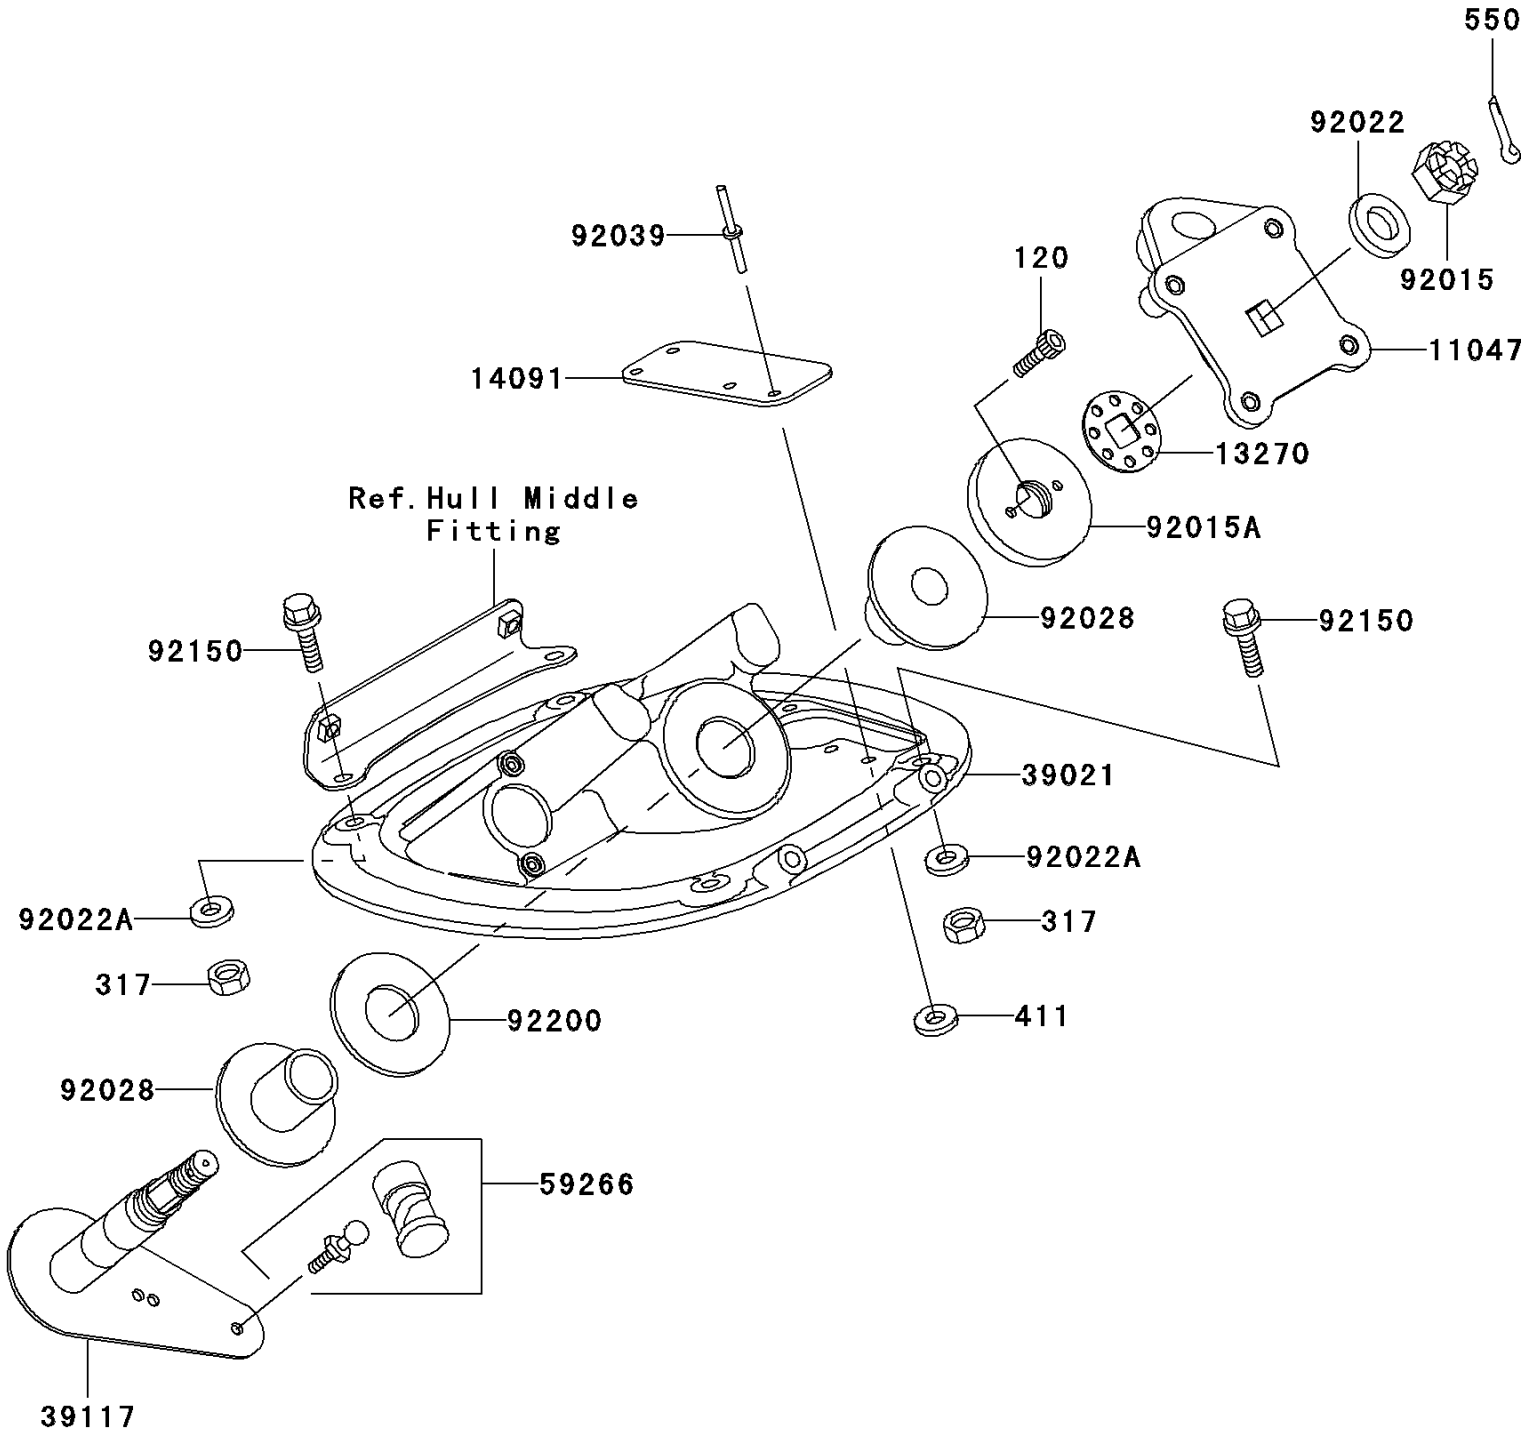

## 2002 JET SKI® 1200 STX®-R PARTS DIAGRAM

Handle Pole

F3171

## 2002 JET SKI® 1200 STX®-R PARTS LIST

Handle Pole

ITEM NAME	PART NUMBER	QUANTITY
BOLT-SOCKET,5X10 (Ref # 120)	120R0510	1
NUT-HEX-SMALL (Ref # 317)	317R0800	1
WASHER-PLAIN,5MM (Ref # 411)	411S0500	1
PIN-COTTER,3X35 (Ref # 550)	550S3035	1
BRACKET,HANDLE HOLDER (Ref # 11047)	11047-3759	1
PLATE,STEERING NUT (Ref # 13270)	13270-3808	1
COVER,HANDLE POLE BRACKET (Ref # 14091)	14091-3733	1
BRACKET-HANDLE POLE (Ref # 39021)	39021-3712	1
SHAFT-STRG (Ref # 39117)	39117-3713	1
JOINT-BALL (Ref # 59266)	59266-3707	1
NUT,CASTLE,14MM (Ref # 92015)	92015-3805	1
NUT,STEERING,20MM (Ref # 92015A)	92015-3854	1
WASHER,15X34X2.0 (Ref # 92022)	92022-3738	1
WASHER,8.4X23X2.5 (Ref # 92022A)	92022-3744	1
BUSHING,STEERING (Ref # 92028)	92028-3748	1
RIVET,4.8MM (Ref # 92039)	92039-3719	1
BOLT,FLANGED,8X30 (Ref # 92150)	92150-3803	1
WASHER,32.5X70X2 (Ref # 92200)	92200-3718	1