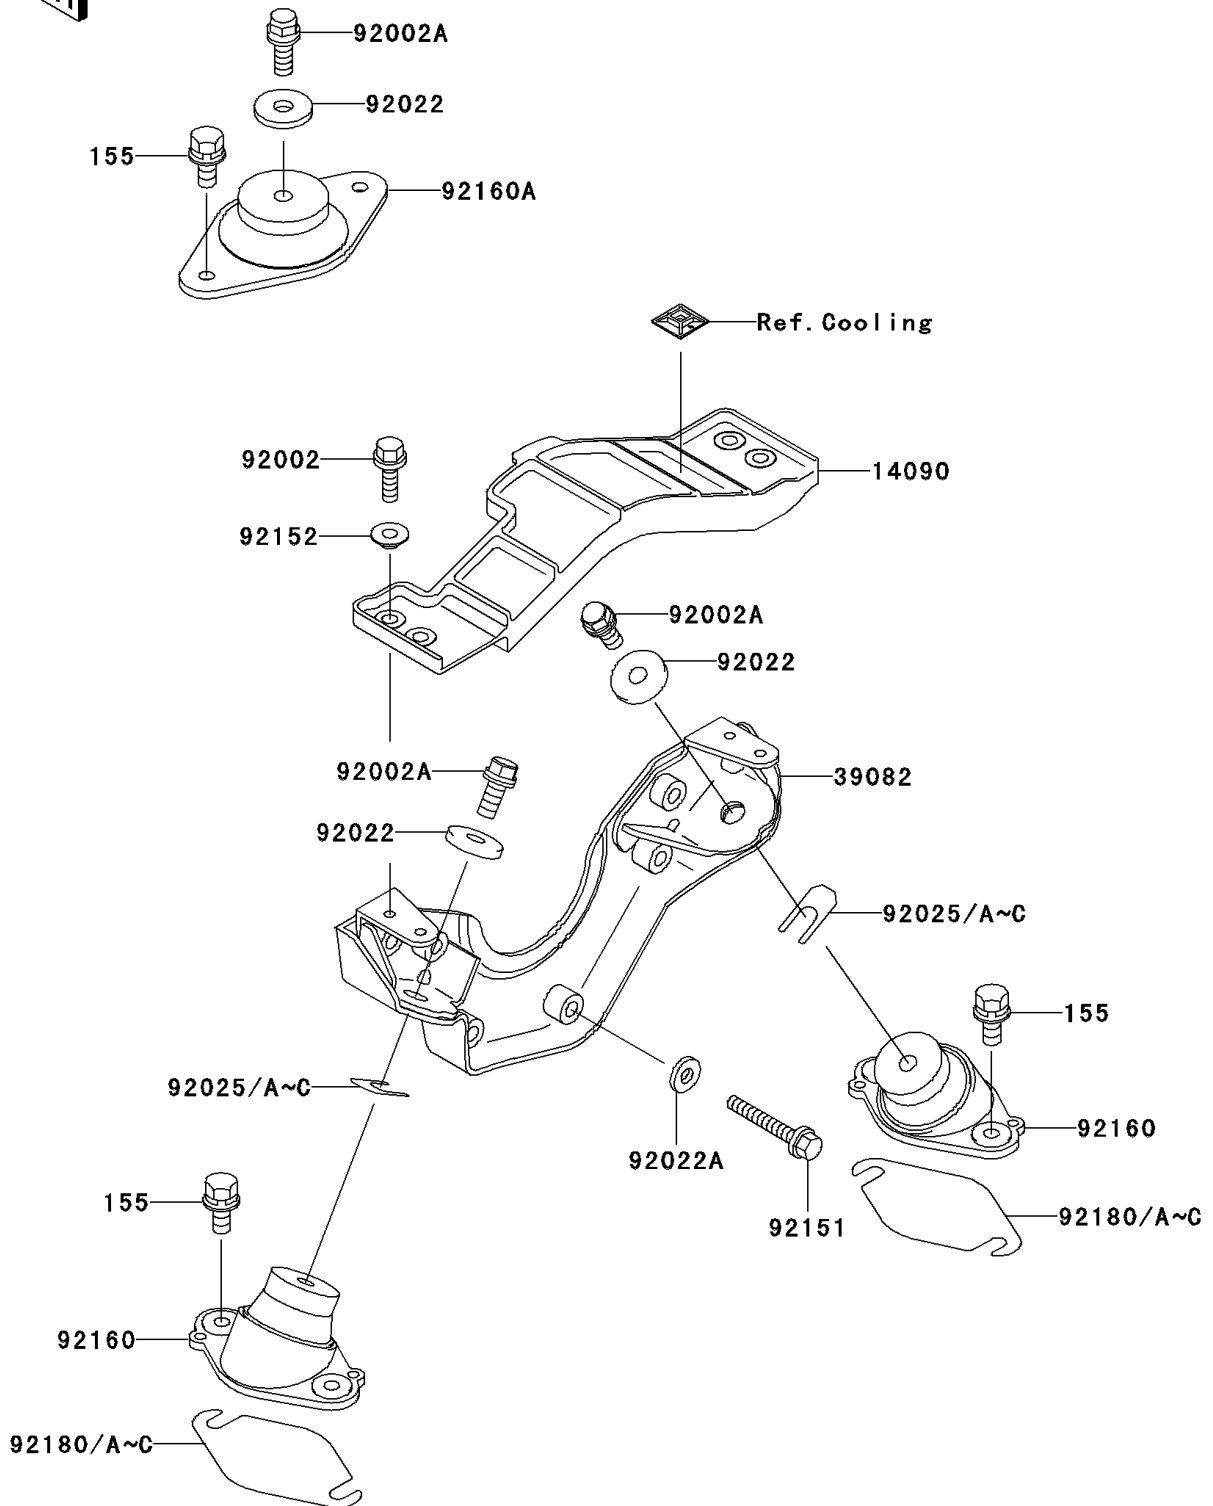

2002 JET SKI® 1200 STX®-R PARTS DIAGRAM

Engine Mount

F3144

2002 JET SKI® 1200 STX®-R PARTS LIST

Engine Mount

ITEM NAME	PART NUMBER	QUANTITY
BOLT-WSP-SMALL,8X20 (Ref # 155)	155R0820	1
COVER (Ref # 14090)	14090-3815	1
MOUNT-ENGINE (Ref # 39082)	39082-3720	1
BOLT,6X16 (Ref # 92002)	92002-3728	1
BOLT,10X25 (Ref # 92002A)	92002-3770	1
WASHER,32X10.5X4 (Ref # 92022)	92022-3023	1
WASHER,8.2X18X1.5 (Ref # 92022A)	92022-3743	1
SHIM,T=0.3MM (Ref # 92025)	92025-3705	1
SHIM,T=0.5MM (Ref # 92025A)	92025-3706	1
SHIM,T=1.0MM (Ref # 92025B)	92025-3707	1
SHIM,T=1.5MM (Ref # 92025C)	92025-3708	1
BOLT,8X35 (Ref # 92151)	92151-3763	1
COLLAR (Ref # 92152)	92152-3712	1
DAMPER,ENGINE MOUNT (Ref # 92160)	92160-3838	1
DAMPER (Ref # 92160A)	92160-3903	1
SHIM,T=0.30 (Ref # 92180)	92180-3708	1
SHIM,T=0.50 (Ref # 92180A)	92180-3709	1
SHIM,T=1.00 (Ref # 92180B)	92180-3710	1
SHIM,T=1.50 (Ref # 92180C)	92180-3711	1