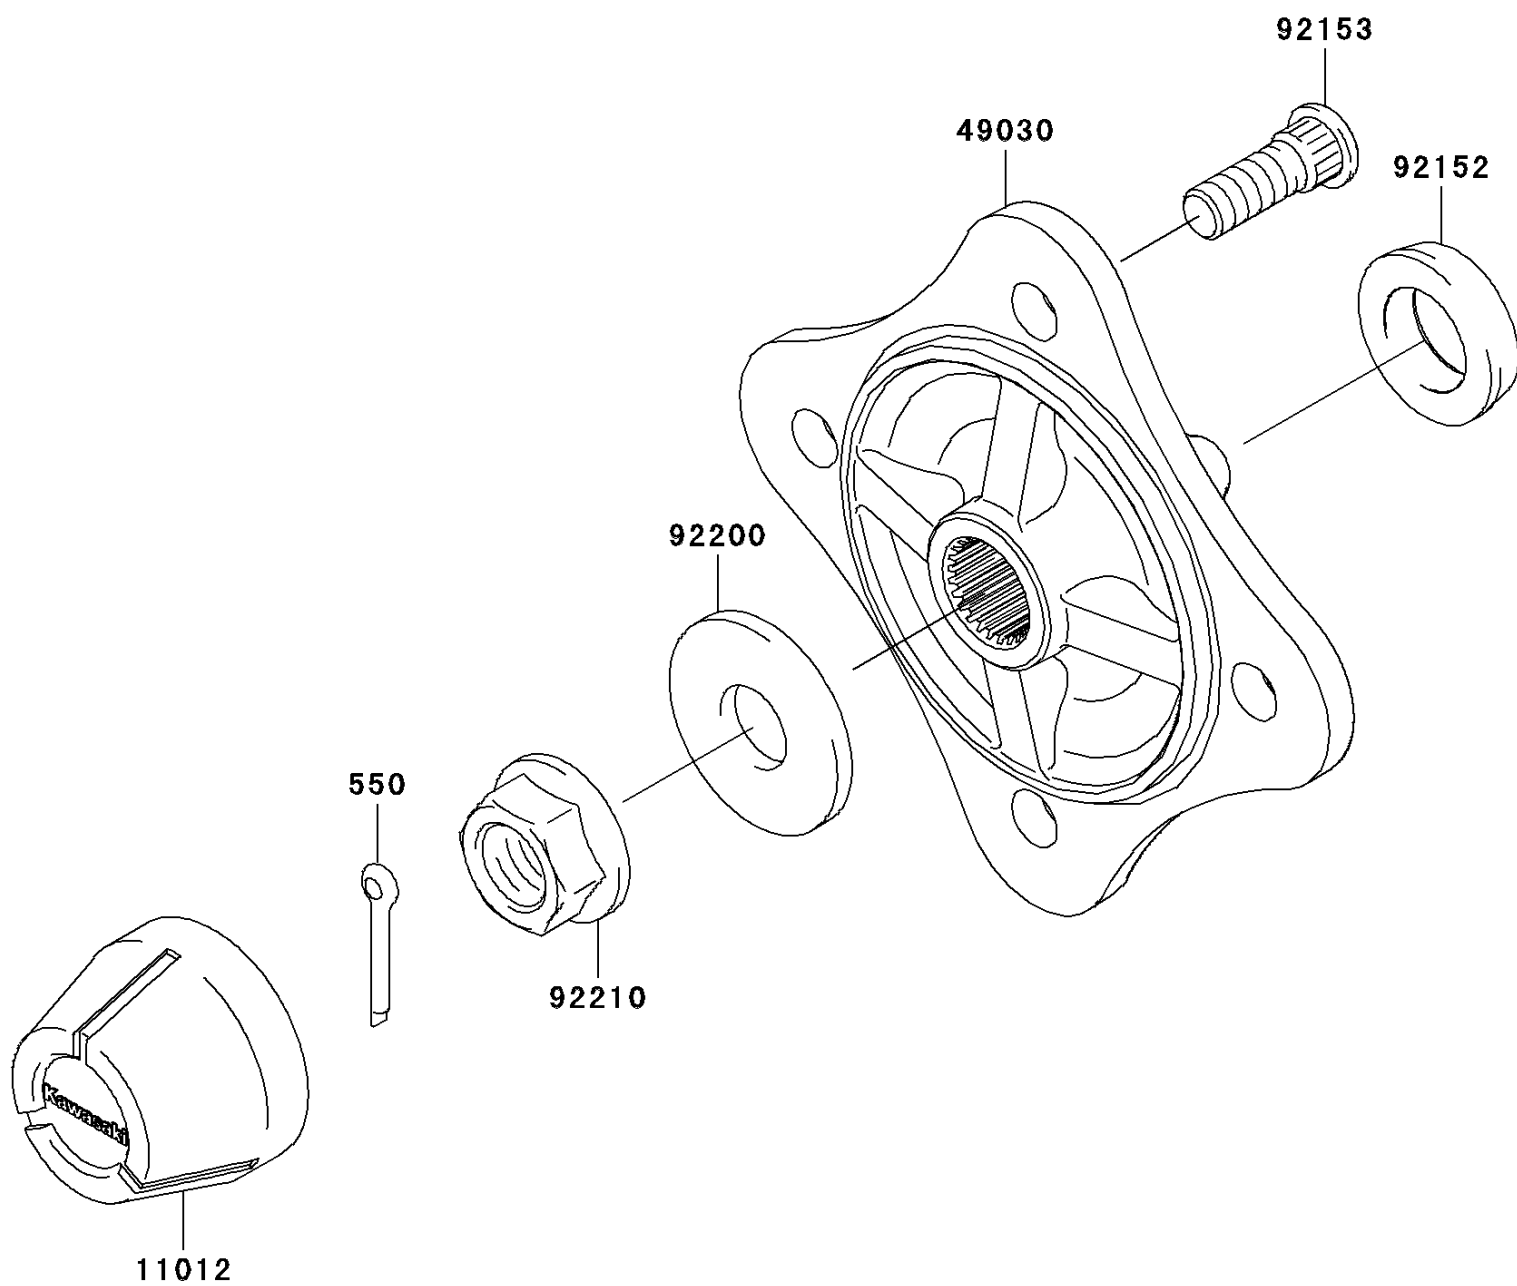

2008 Teryx® 750 4x4 PARTS DIAGRAM

Rear Hubs/Brakes

F2240

2008 Teryx® 750 4x4 PARTS LIST

Rear Hubs/Brakes

ITEM NAME	PART NUMBER	QUANTITY
PIN-COTTER,4.0X30 (Ref # 550)	550AA4030	1
CAP,WHEEL (Ref # 11012)	11012-1969	1
HUB,RR (Ref # 49030)	49030-0025	1
COLLAR (Ref # 92152)	92152-0631	1
BOLT,12MM (Ref # 92153)	92153-1915	1
WASHER,20.3X52X4.5 (Ref # 92200)	92200-0130	1
NUT,FLANGED,20MM (Ref # 92210)	92210-2093	1