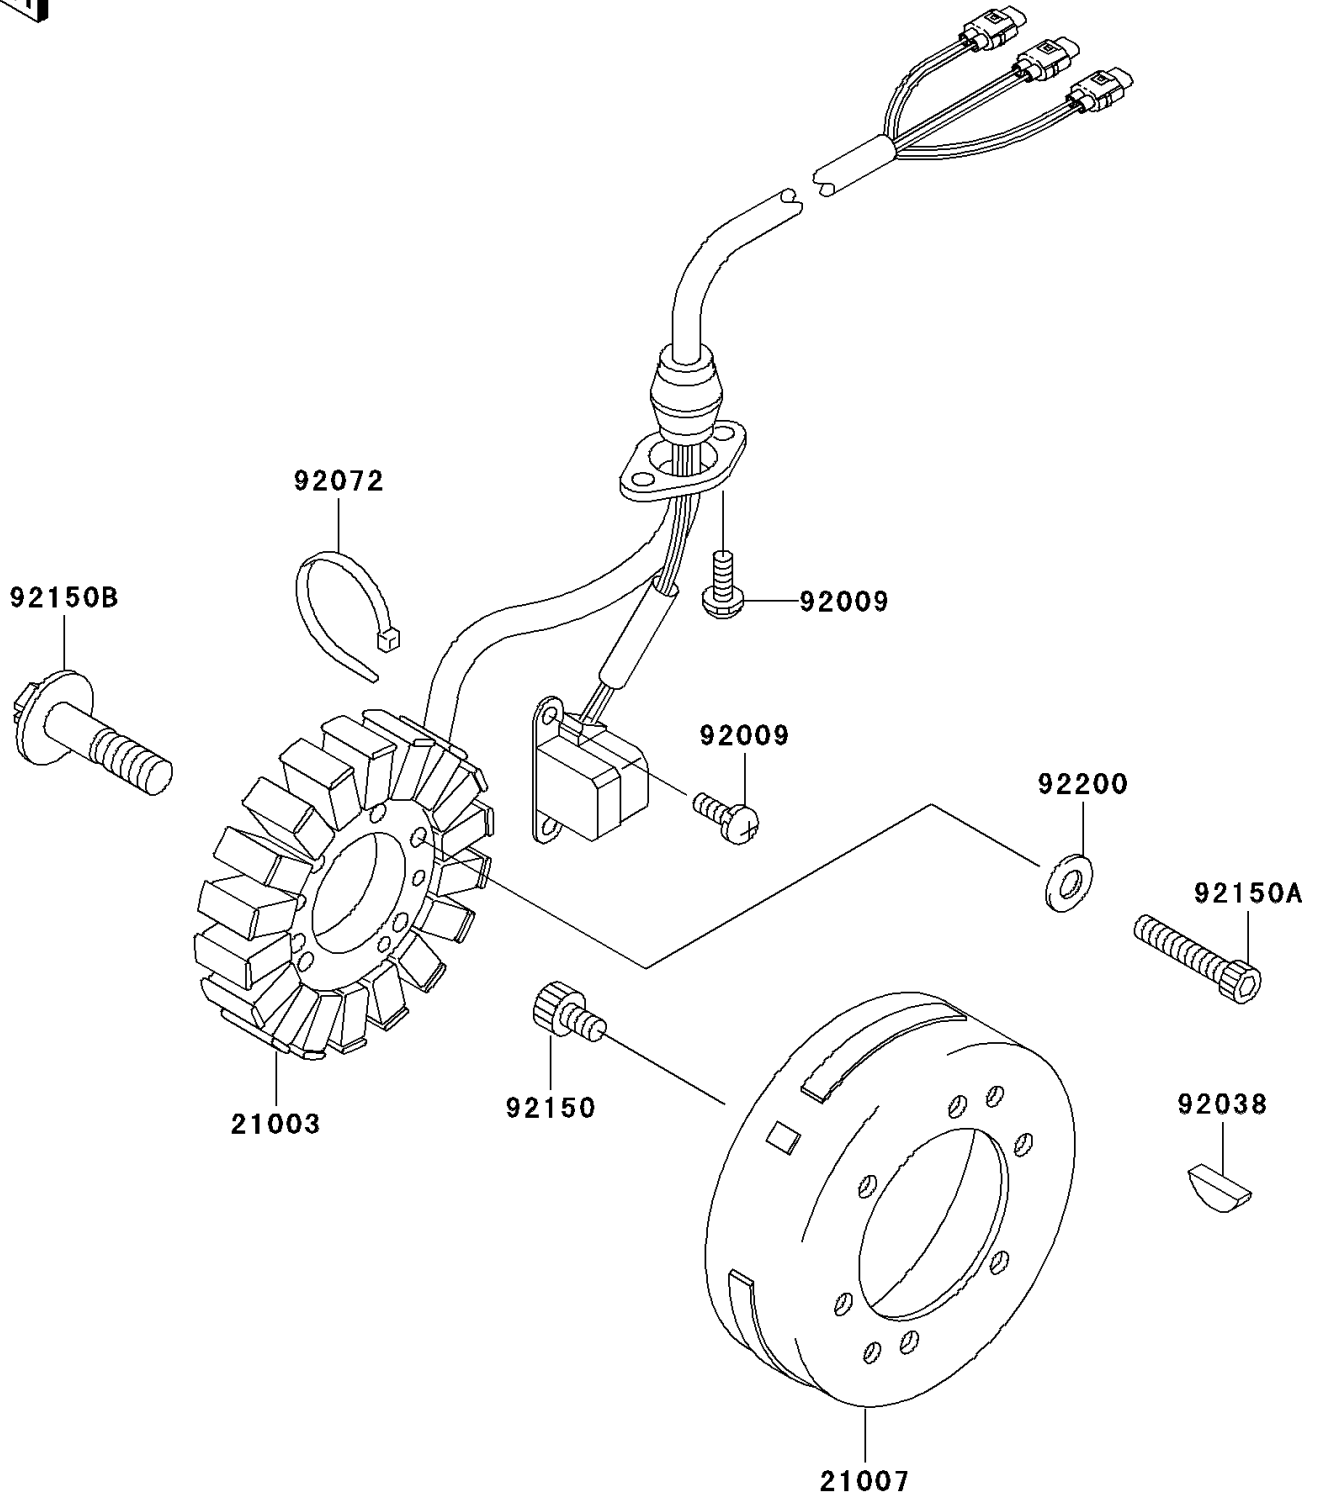

2002 JET SKI® 1200 STX®-R PARTS DIAGRAM

Generator

E1810

2002 JET SKI® 1200 STX®-R PARTS LIST

Generator

ITEM NAME	PART NUMBER	QUANTITY
STATOR (Ref # 21003)	21003-3740	1
ROTOR (Ref # 21007)	21007-3723	1
SCREW,5X12 (Ref # 92009)	92009-1296	1
KEY,WOODRUFF (Ref # 92038)	92038-001	1
BAND (Ref # 92072)	92072-3851	1
BOLT,SOCKET,6X10 (Ref # 92150)	92150-1650	1
BOLT,SOCKET,5X25 (Ref # 92150A)	92150-1684	1
BOLT (Ref # 92150B)	92150-3843	1
WASHER,5.1X9X1.5 (Ref # 92200)	92200-3768	1