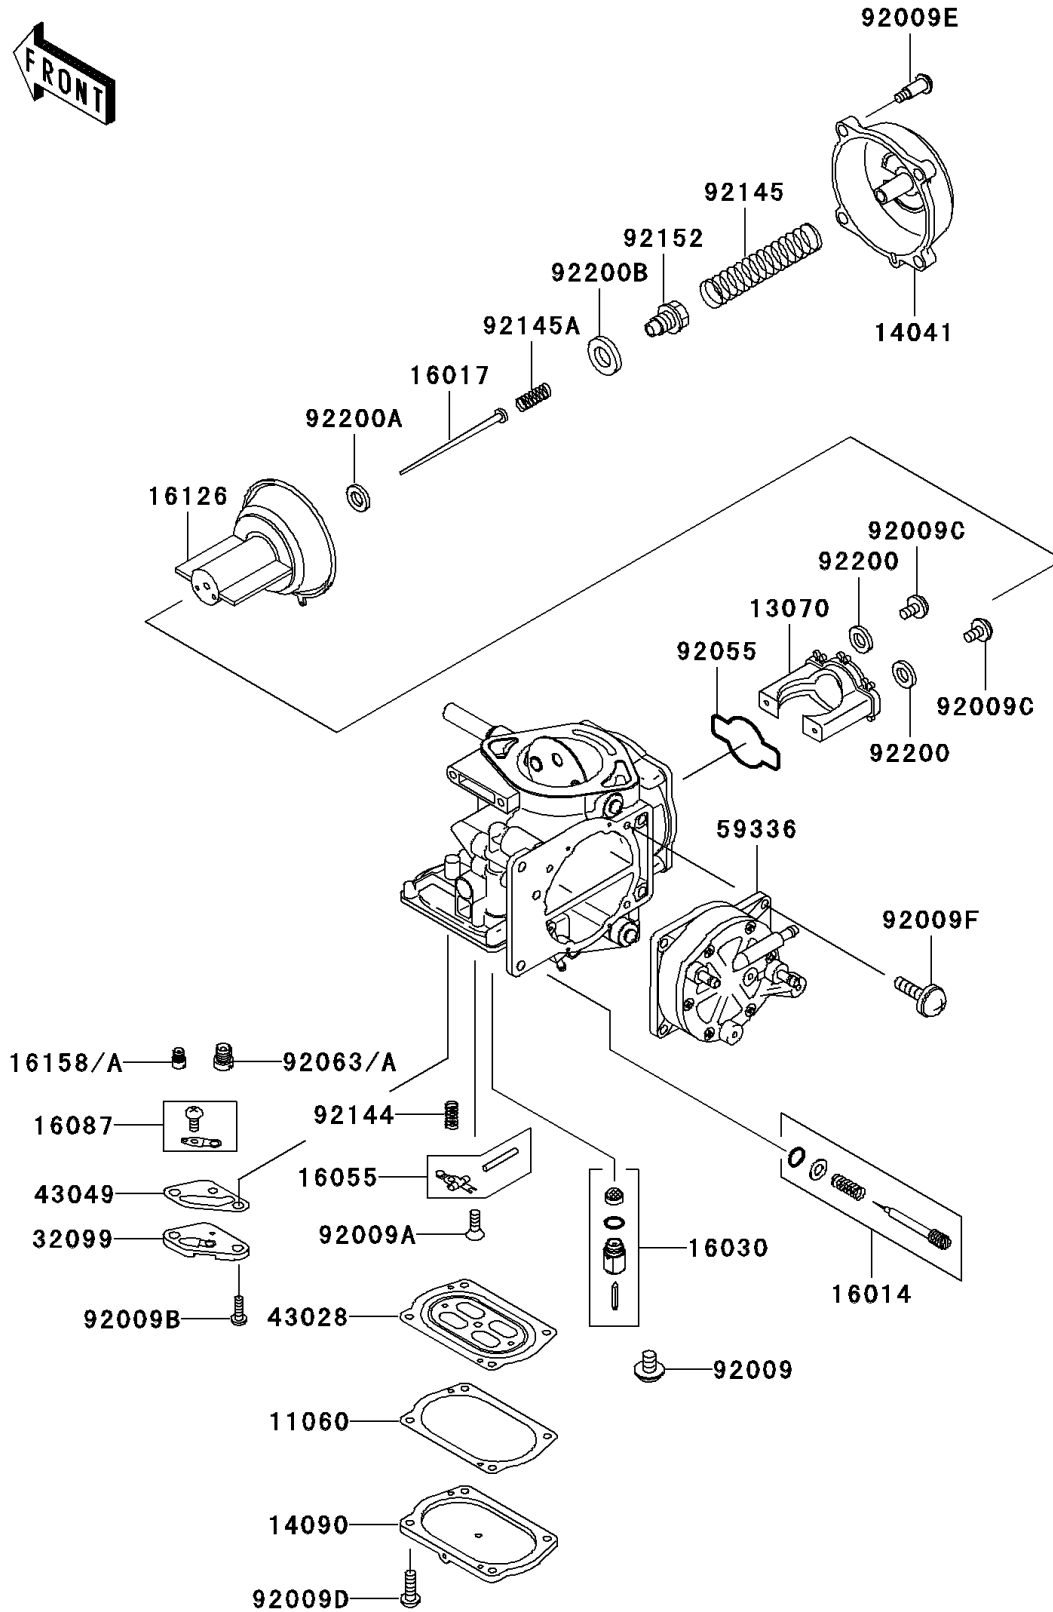

## 2002 JET SKI® 1200 STX®-R PARTS DIAGRAM

Carburetor Parts

E1612

## 2002 JET SKI® 1200 STX®-R PARTS LIST

### Carburetor Parts

ITEM NAME	PART NUMBER	QUANTITY
GASKET,DIAPHRAGM COVER (Ref # 11060)	11060-3789	1
GUIDE,VACUUM VALVE (Ref # 13070)	13070-3727	1
COVER-COMP,MIXING (Ref # 14041)	14041-1100	1
COVER,DIAPHRAGM (Ref # 14090)	14090-3816	1
SCREW-PILOT AIR (Ref # 16014)	16014-3701	1
JET-NEEDLE,N8DC (Ref # 16017)	16017-3705	1
VALVE-FLOAT (Ref # 16030)	16030-3704	1
ARM-FLOAT (Ref # 16055)	16055-3703	1
VALVE-CHECK (Ref # 16087)	16087-3706	1
VALVE,VACUUM (Ref # 16126)	16126-3706	1
JET-SLOW,#48 (Ref # 16158)	16158-3724	1
JET-SLOW,#45 (Ref # 16158A)	16158-3725	1
CASE,JET (Ref # 32099)	32099-3833	1
DIAPHRAGM,CARBURETOR (Ref # 43028)	43028-3711	1
PACKING,JET CASE (Ref # 43049)	43049-3713	1
CASE-PUMP,DIAPHRAGM (Ref # 59336)	59336-3717	1
SCREW (Ref # 92009)	92009-1771	1
SCREW,3X8 (Ref # 92009A)	92009-3712	1
SCREW,4X8 (Ref # 92009B)	92009-3804	1
SCREW,VALVE GUIDE (Ref # 92009C)	92009-3839	1
SCREW,DIAPHRAGM COVER (Ref # 92009D)	92009-3840	1
SCREW,MIXING COVER (Ref # 92009E)	92009-3841	1
SCREW,6X16 (Ref # 92009F)	92009-3865	1
RING-O,VACUUM VALVE GUIDE (Ref # 92055)	92055-3749	1
JET-MAIN,#165 (Ref # 92063)	92063-3720	1
JET-MAIN,#155 (Ref # 92063A)	92063-3723	1
SPRING,FLOAT ARM (Ref # 92144)	92144-3764	1
SPRING,VALVE (Ref # 92145)	92145-3714	1
SPRING,JET NEEDLE (Ref # 92145A)	92145-3715	1

## 2002 JET SKI® 1200 STX®-R PARTS LIST

Carburetor Parts

ITEM NAME	PART NUMBER	QUANTITY
COLLAR, JET NEEDLE (Ref # 92152)	92152-3706	1
WASHER, VALVE GUIDE (Ref # 92200)	92200-3772	1
WASHER, JET NEEDLE (Ref # 92200A)	92200-3773	1
WASHER, JET NEEDLE COLLAR (Ref # 92200B)	92200-3774	1