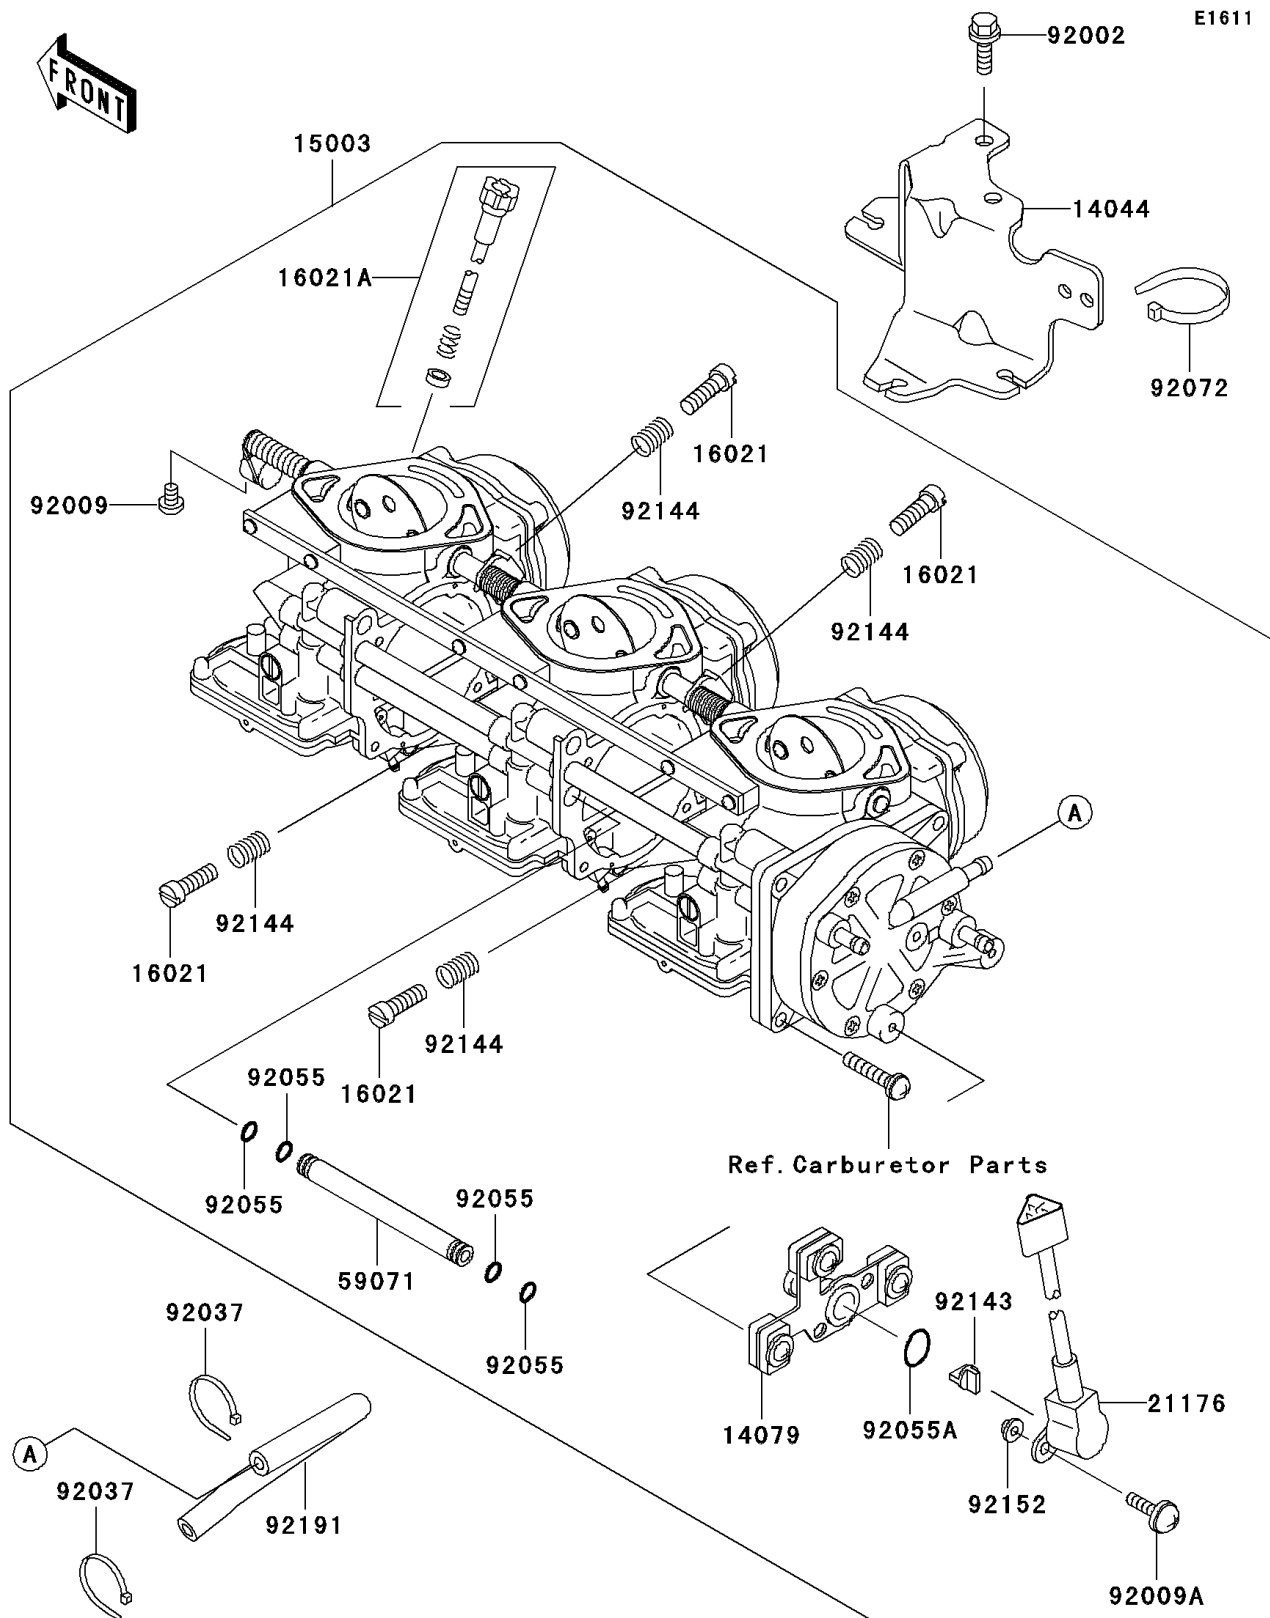

## 2002 JET SKI® 1200 STX®-R PARTS DIAGRAM

Carburetor

## 2002 JET SKI® 1200 STX®-R PARTS LIST

Carburetor

ITEM NAME	PART NUMBER	QUANTITY
HOLDER-CABLE,CARBURETOR (Ref # 14044)	14044-3744	1
HOLDER-ASSY,SENSOR (Ref # 14079)	14079-3722	1
CARBURETOR-ASSY (Ref # 15003)	15003-3739	1
SCREW-THROTTLE STOP (Ref # 16021)	16021-3704	1
SCREW-THROTTLE STOP (Ref # 16021A)	16021-3709	1
SENSOR (Ref # 21176)	21176-3739	1
JOINT (Ref # 59071)	59071-3766	1
BOLT,6X16 (Ref # 92002)	92002-3728	1
SCREW,4X6 (Ref # 92009)	92009-3786	1
SCREW,SENSOR (Ref # 92009A)	92009-3863	1
CLAMP (Ref # 92037)	92037-1173	1
RING-O (Ref # 92055)	92055-1246	1
RING-O,SENSOR (Ref # 92055A)	92055-1574	1
BAND (Ref # 92072)	92072-3848	1
COLLAR (Ref # 92143)	92143-1907	1
SPRING,THROTTLE STOP SCREW (Ref # 92144)	92144-3745	1
COLLAR,SENSOR (Ref # 92152)	92152-3721	1
TUBE,PULSE (Ref # 92191)	92191-3838	1