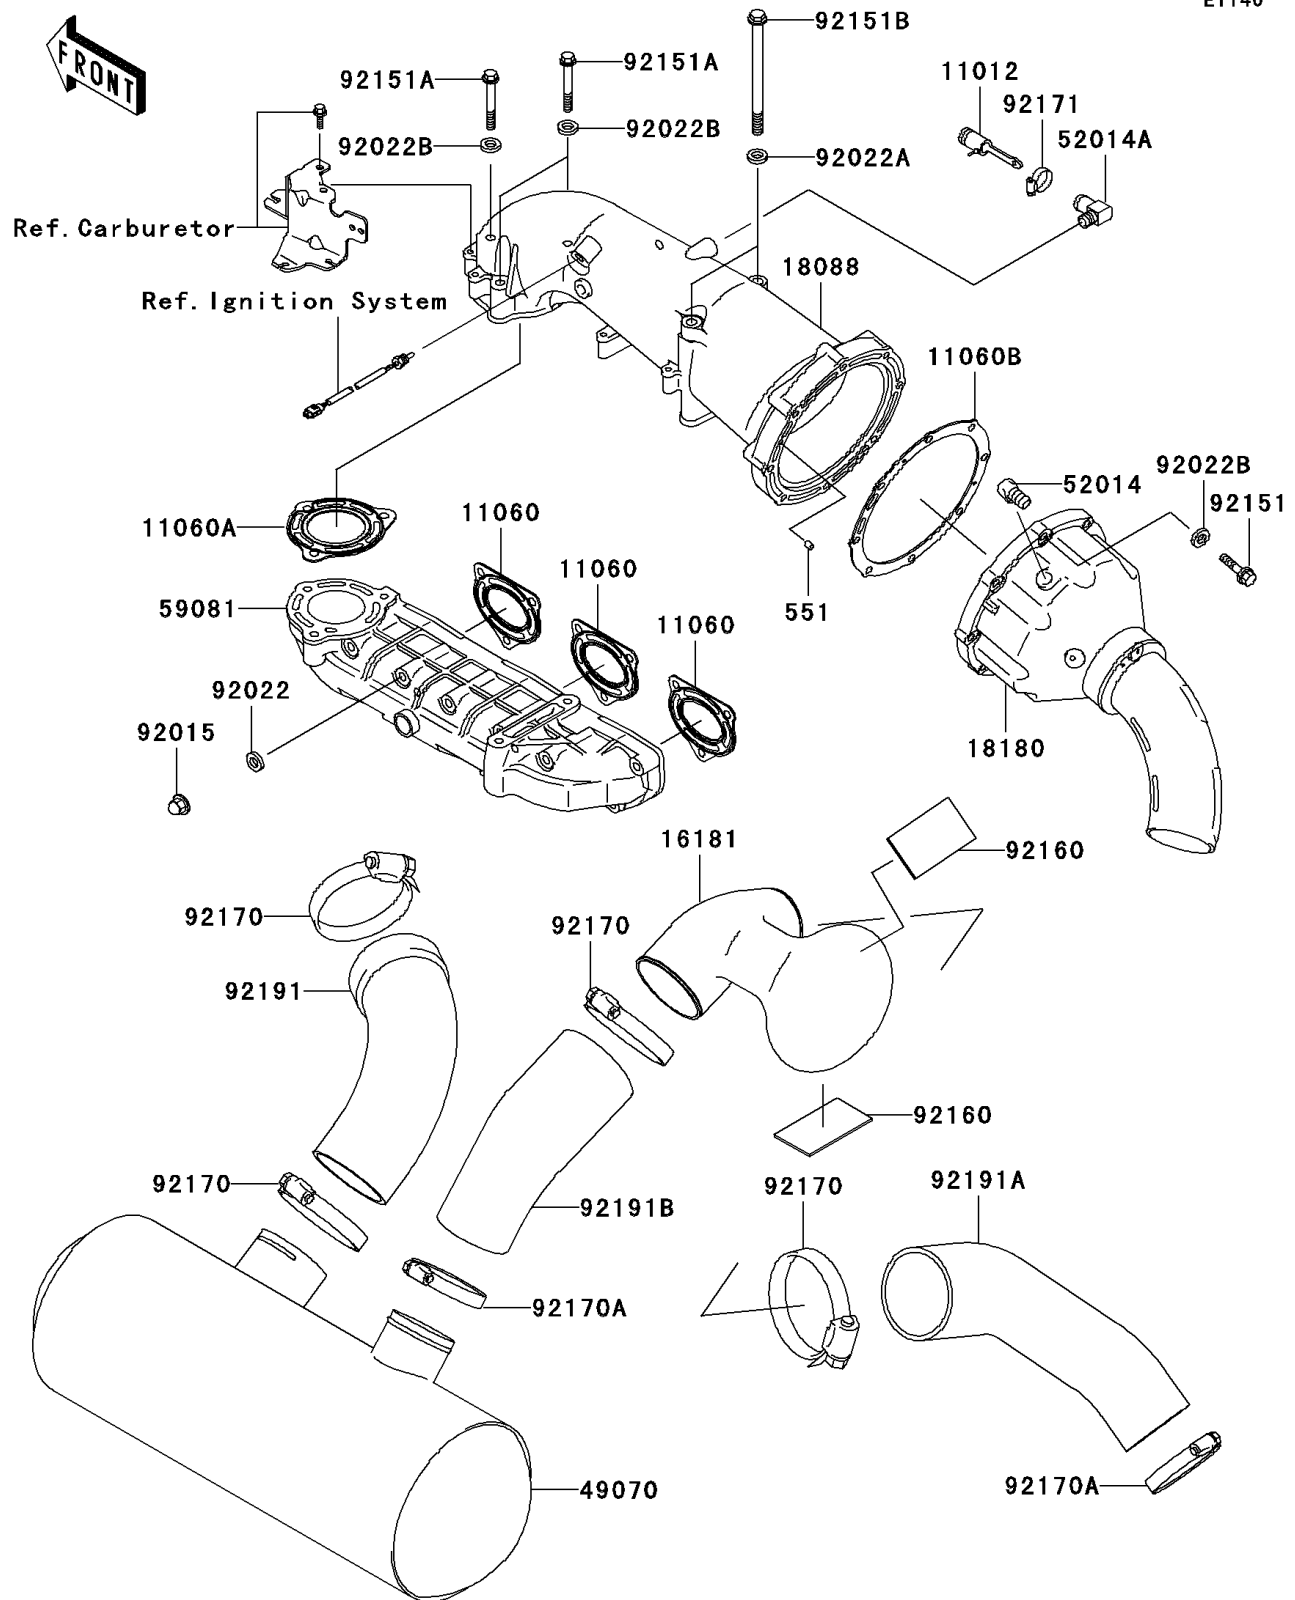

## 2002 JET SKI® 1200 STX®-R PARTS DIAGRAM

Muffler(s)

E1140

## 2002 JET SKI® 1200 STX®-R PARTS LIST

Muffler(s)

ITEM NAME	PART NUMBER	QUANTITY
PIN-DOWEL (Ref # 551)	551R0408	1
CAP (Ref # 11012)	11012-3757	1
GASKET,EXHAUST MANIFOLD (Ref # 11060)	11060-3785	1
GASKET,EXHAUST PIPE (Ref # 11060A)	11060-3786	1
GASKET,MUFFLER BODY (Ref # 11060B)	11060-3807	1
TANK-RESONATOR (Ref # 16181)	16181-3702	1
PIPE-EXHAUST (Ref # 18088)	18088-3713	1
BODY-MUFFLER (Ref # 18180)	18180-3722	1
MUFFLER-COMP (Ref # 49070)	49070-3733	1
ELBOW (Ref # 52014)	52014-3711	1
ELBOW (Ref # 52014A)	52014-3717	1
MANIFOLD-EXHAUST (Ref # 59081)	59081-3735	1
NUT,CAP,8MM (Ref # 92015)	92015-1371	1
WASHER,8.2X18X1.5 (Ref # 92022)	92022-1964	1
WASHER,10.2X20X1.5 (Ref # 92022A)	92022-3742	1
WASHER,8.2X18X1.5 (Ref # 92022B)	92022-3743	1
BOLT,8X35 (Ref # 92151)	92151-3729	1
BOLT,8X60 (Ref # 92151A)	92151-3730	1
BOLT,10X140 (Ref # 92151B)	92151-3804	1
DAMPER (Ref # 92160)	92160-3913	1
CLAMP (Ref # 92170)	92170-3760	1
CLAMP (Ref # 92170A)	92170-3764	1
CLAMP (Ref # 92171)	92171-3701	1
TUBE (Ref # 92191)	92191-3835	1
TUBE,RESONATOR-TAILPIPE (Ref # 92191A)	92191-3942	1
TUBE,RESONATOR-TAILPIPE (Ref # 92191B)	92191-3945	1