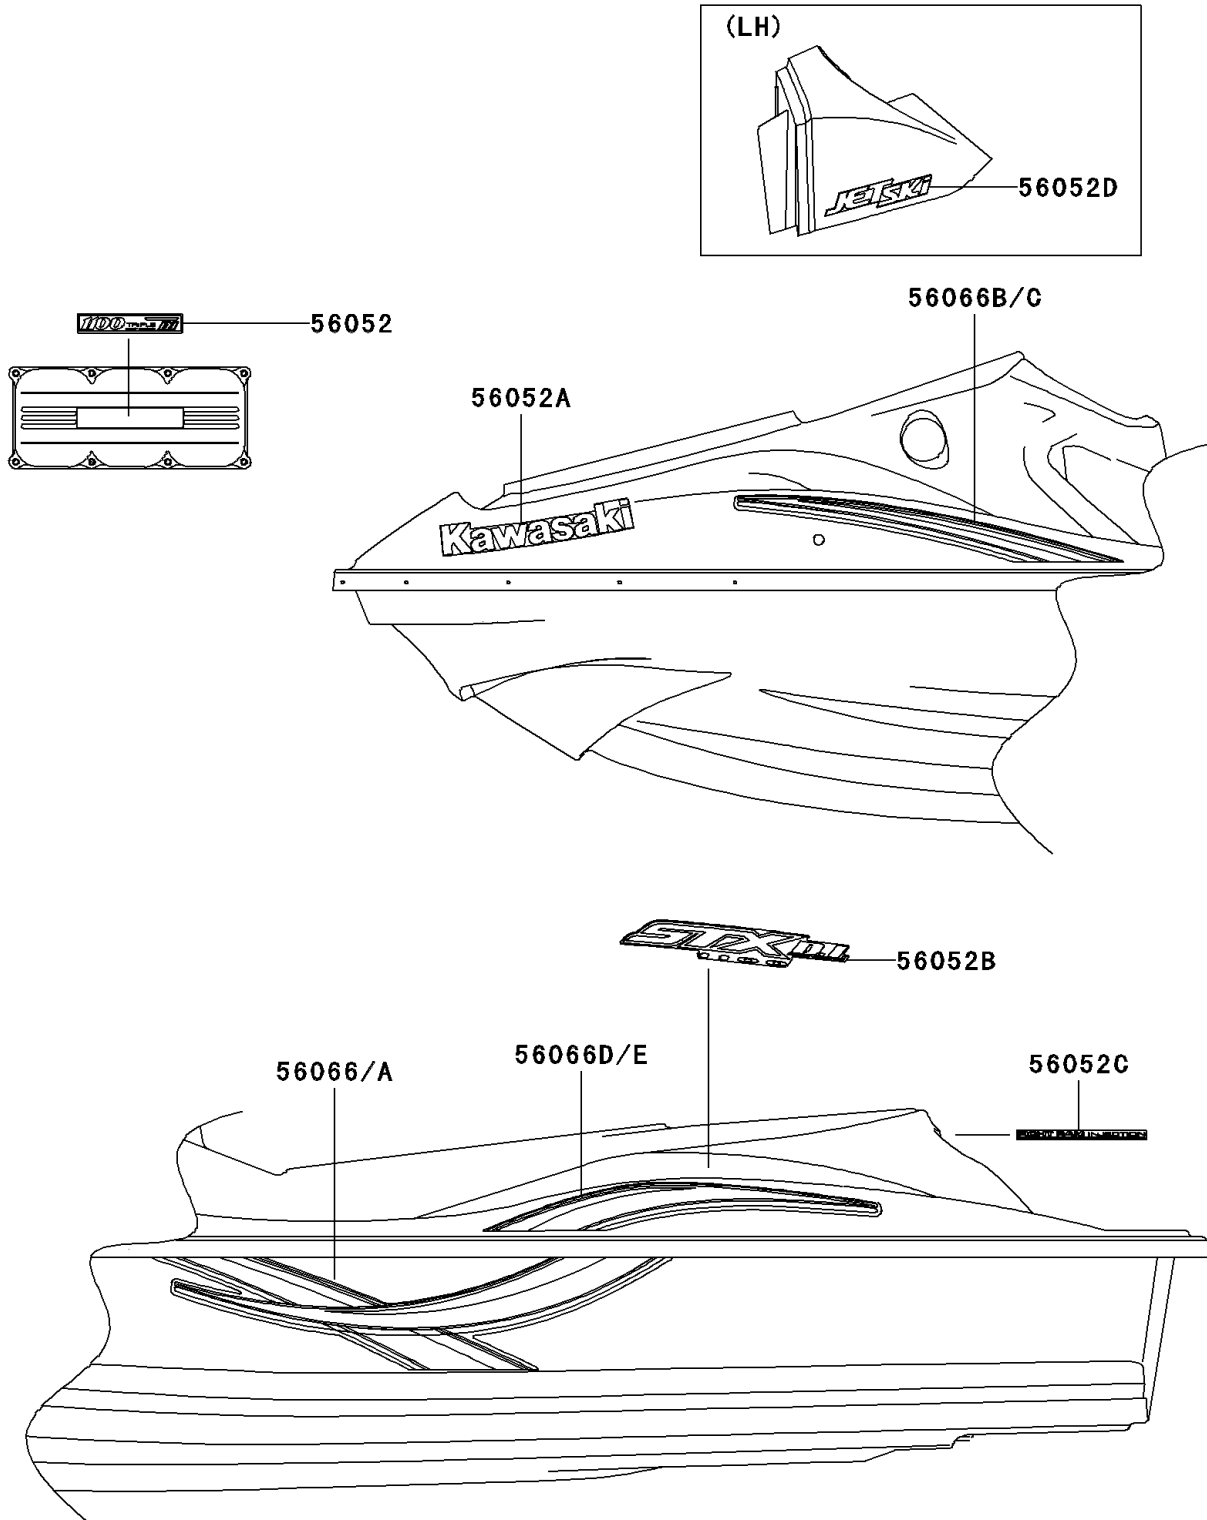

2003 JET SKI® 1100 STX® D.I. PARTS DIAGRAM

Decals(Beige)

F3880

2003 JET SKI® 1100 STX® D.I. PARTS LIST

Decals(Beige)

| ITEM NAME | PART NUMBER | QUANTITY |
|----------------------------------------------|-------------|----------|
| MARK,ENGINE,1100 TRIPLE DI (Ref # 56052) | 56052-3733 | 1 |
| MARK,DECK,KAWASAKI (Ref # 56052A) | 56052-3787 | 1 |
| MARK,DECK,STX D.I. 1100 (Ref # 56052B) | 56052-3788 | 1 |
| MARK,DECK,FICHT RAM INJECTION (Ref # 56052C) | 56052-3789 | 1 |
| MARK,HANDLE COVER,JET SKI (Ref # 56052D) | 56052-3795 | 1 |
| PATTERN,HULL,LH (Ref # 56066) | 56066-3701 | 1 |
| PATTERN,HULL,RH (Ref # 56066A) | 56066-3702 | 1 |
| PATTERN,DECK,FR,LH (Ref # 56066B) | 56066-3703 | 1 |
| PATTERN,DECK,FR,RH (Ref # 56066C) | 56066-3704 | 1 |
| PATTERN,DECK,RR,LH (Ref # 56066D) | 56066-3705 | 1 |
| PATTERN,DECK,RR,RH (Ref # 56066E) | 56066-3706 | 1 |