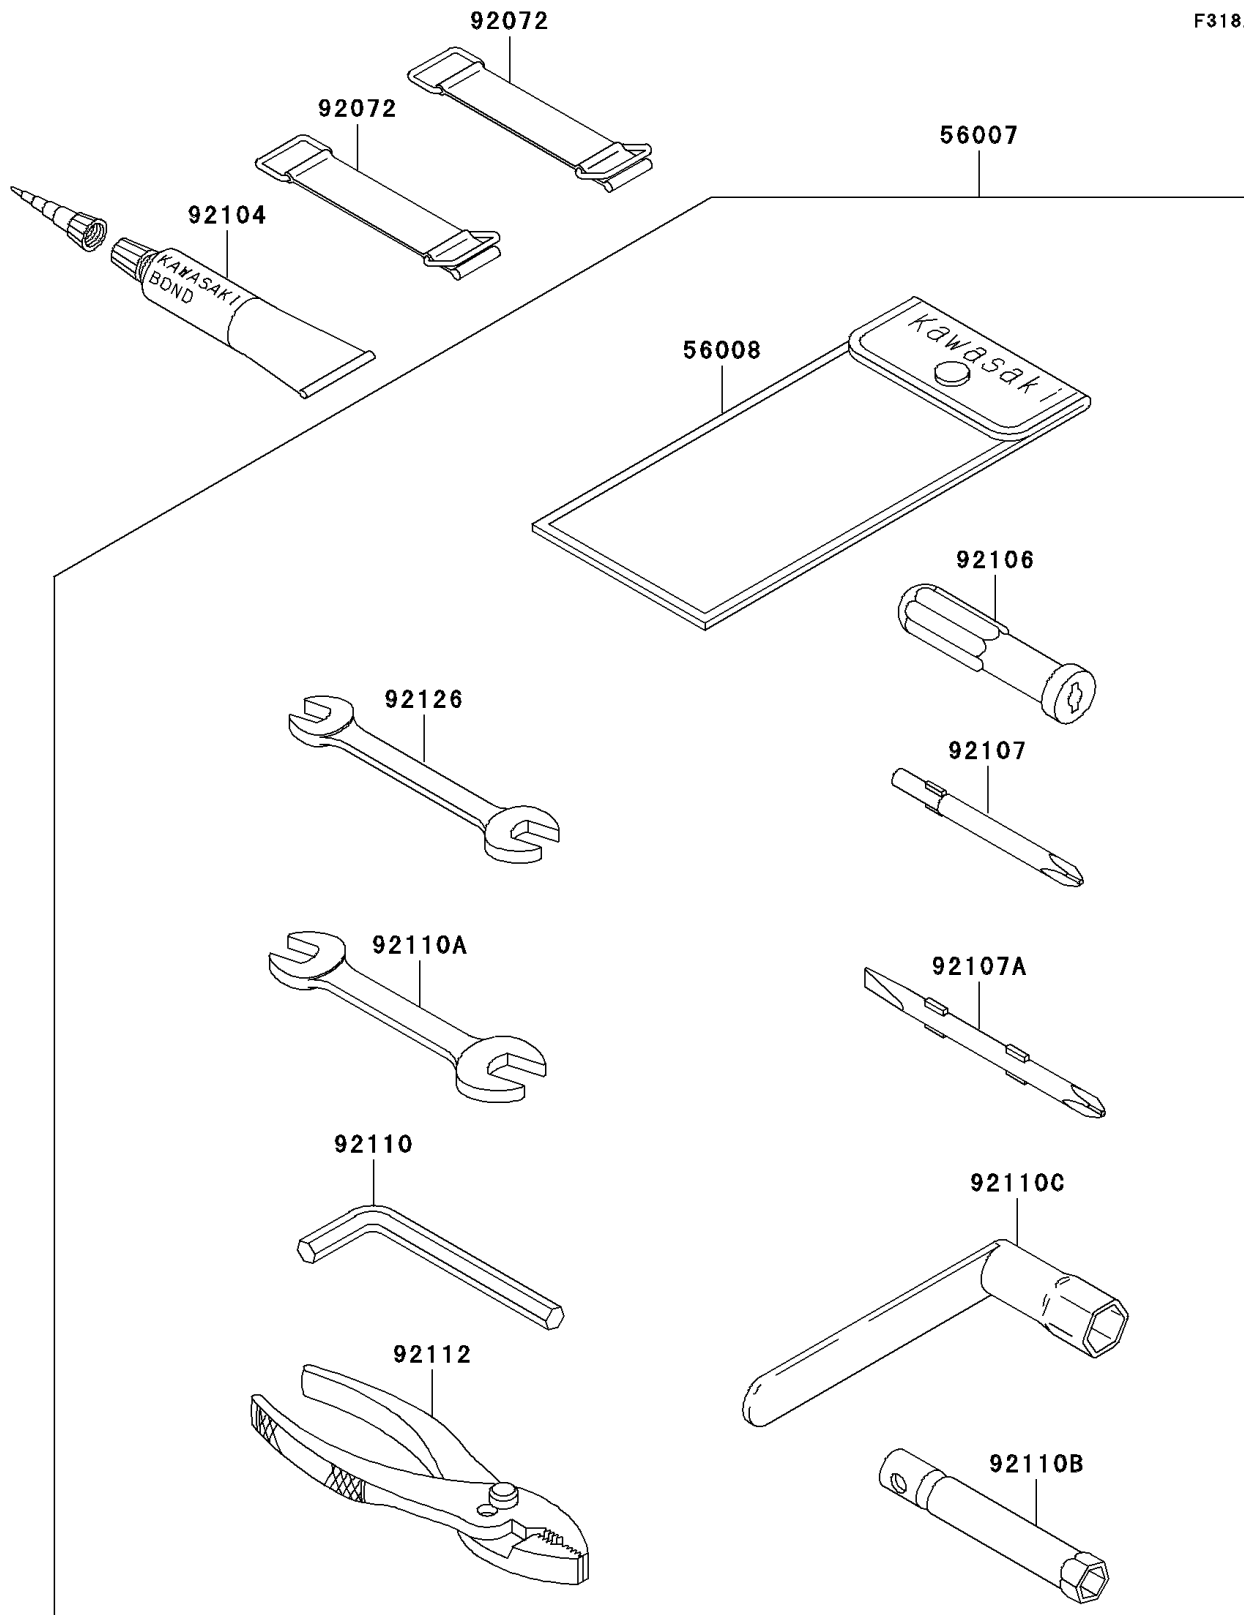

## 2003 JET SKI® 1100 STX® D.I. PARTS DIAGRAM

Owner's Tools

F3182

## 2003 JET SKI® 1100 STX® D.I. PARTS LIST

Owner's Tools

ITEM NAME	PART NUMBER	QUANTITY
TOOL-KIT (Ref # 56007)	56007-3717	1
BAG,TOOL (Ref # 56008)	56008-3702	1
BAND,L=50 (Ref # 92072)	92072-3853	1
GASKET-LIQUID,TUBE,100G,SILVER (Ref # 92104)	92104-002	1
GRIP-SCREW DRIVER (Ref # 92106)	92106-1001	1
TOOL-DRIVER,#3PHILLIPS (Ref # 92107)	92107-005	1
TOOL-DRIVER,#2PHILLIPS&SLOT (Ref # 92107A)	92107-1051	1
TOOL-WRENCH,ALLEN,5MM (Ref # 92110)	92110-1015	1
TOOL-WRENCH,OPEN END,10X12 (Ref # 92110A)	92110-1152	1
TOOL-WRENCH,BOX,10MM (Ref # 92110B)	92110-1156	1
TOOL-WRENCH,BOX,16MM (Ref # 92110C)	92110-3705	1
TOOL-PLIERS (Ref # 92112)	92112-1001	1
TOOL-WRENCH,OPEN END,8X10 (Ref # 92126)	92126-004	1