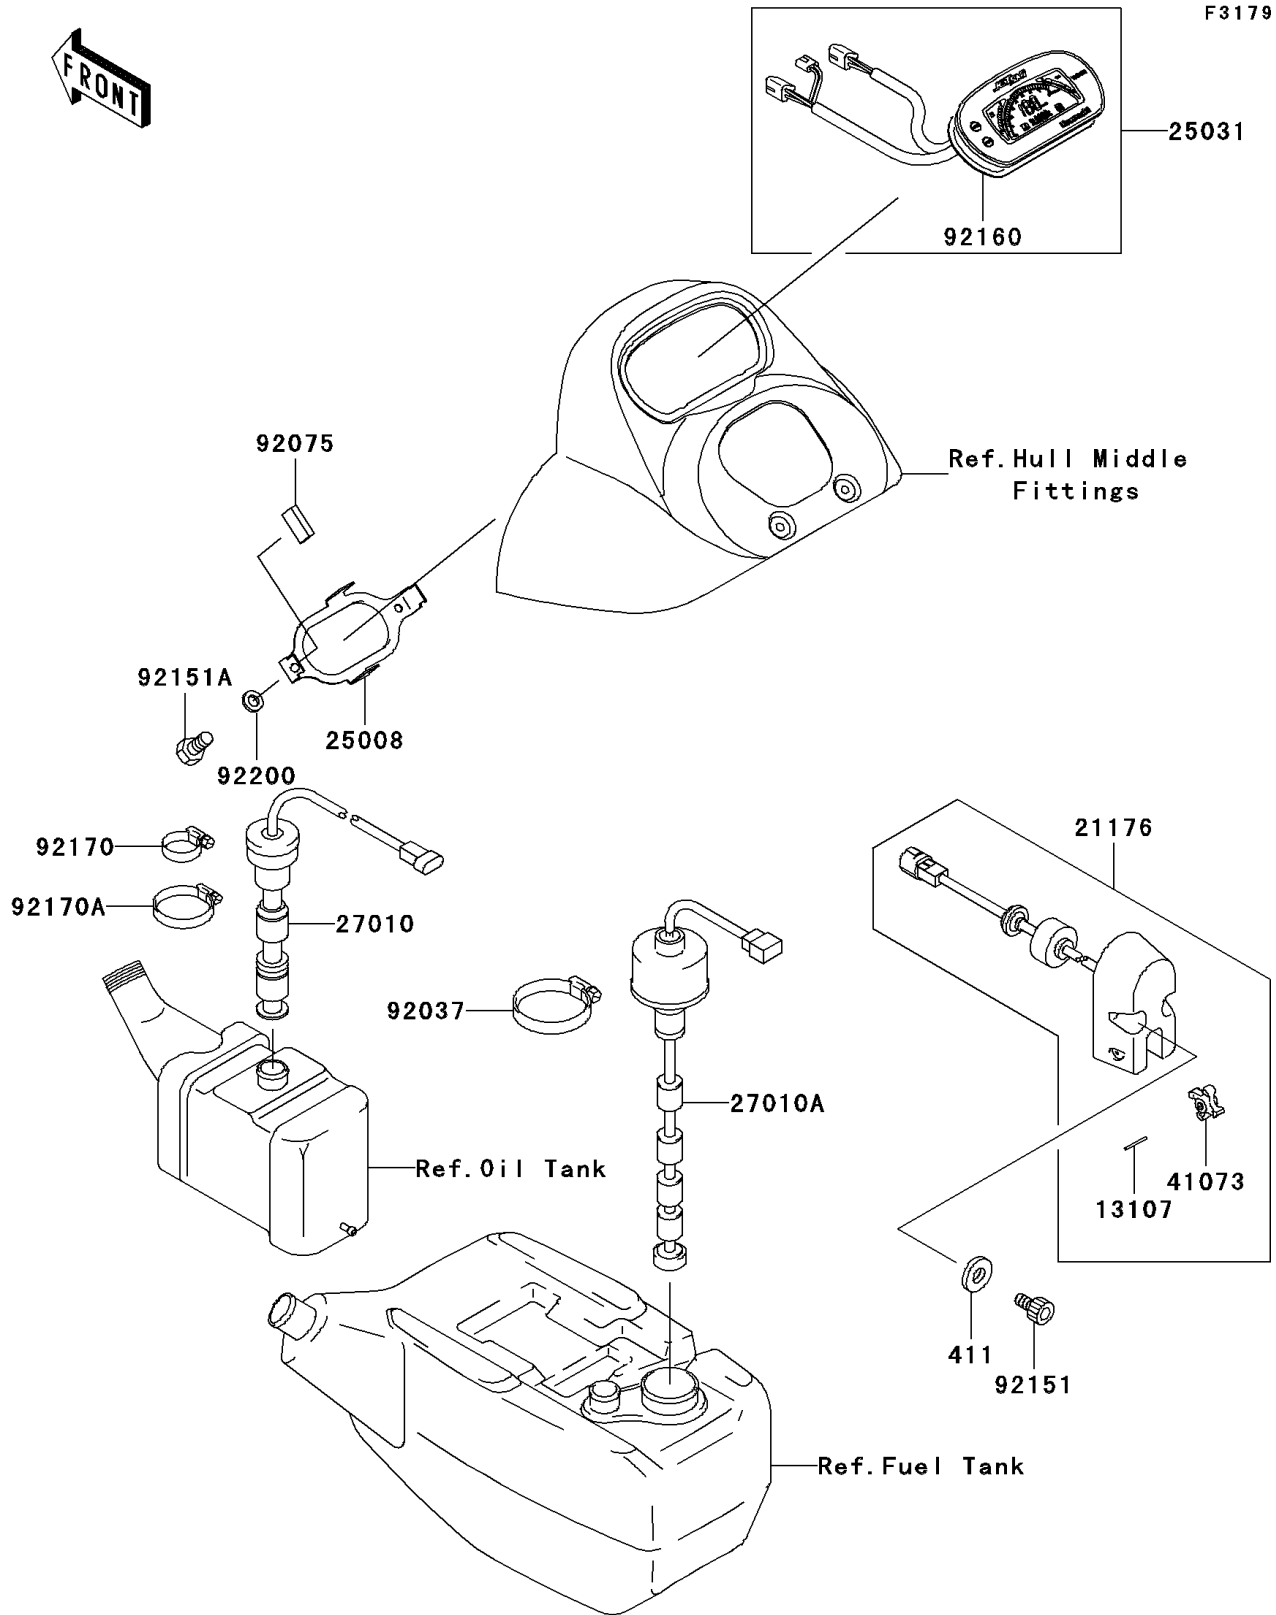

2003 JET SKI® 1100 STX® D.I. PARTS DIAGRAM

Meters

2003 JET SKI® 1100 STX® D.I. PARTS LIST

Meters

ITEM NAME	PART NUMBER	QUANTITY
WASHER-PLAIN,6MM (Ref # 411)	411S0600	1
SHAFT (Ref # 13107)	13107-3754	1
SENSOR,SPEEDOMETER,J.WHITE (Ref # 21176)	21176-3749-8U	1
BRACKET-METER (Ref # 25008)	25008-3709	1
METER-ASSY,MILE (Ref # 25031)	25031-3733	1
SWITCH,OIL LEVEL (Ref # 27010)	27010-3753	1
SWITCH,FUEL LEVEL (Ref # 27010A)	27010-3770	1
WHEEL-ASSY,PADDLE (Ref # 41073)	41073-3701	1
CLAMP (Ref # 92037)	92037-3009	1
DAMPER (Ref # 92075)	92075-1446	1
BOLT,SOCKET,6X10 (Ref # 92151)	92151-3704	1
BOLT,5X10 (Ref # 92151A)	92151-3707	1
DAMPER,METER (Ref # 92160)	92160-3881	1
CLAMP (Ref # 92170)	92170-3718	1
CLAMP (Ref # 92170A)	92170-3734	1
WASHER,5.9X16X1.5 (Ref # 92200)	92200-3714	1