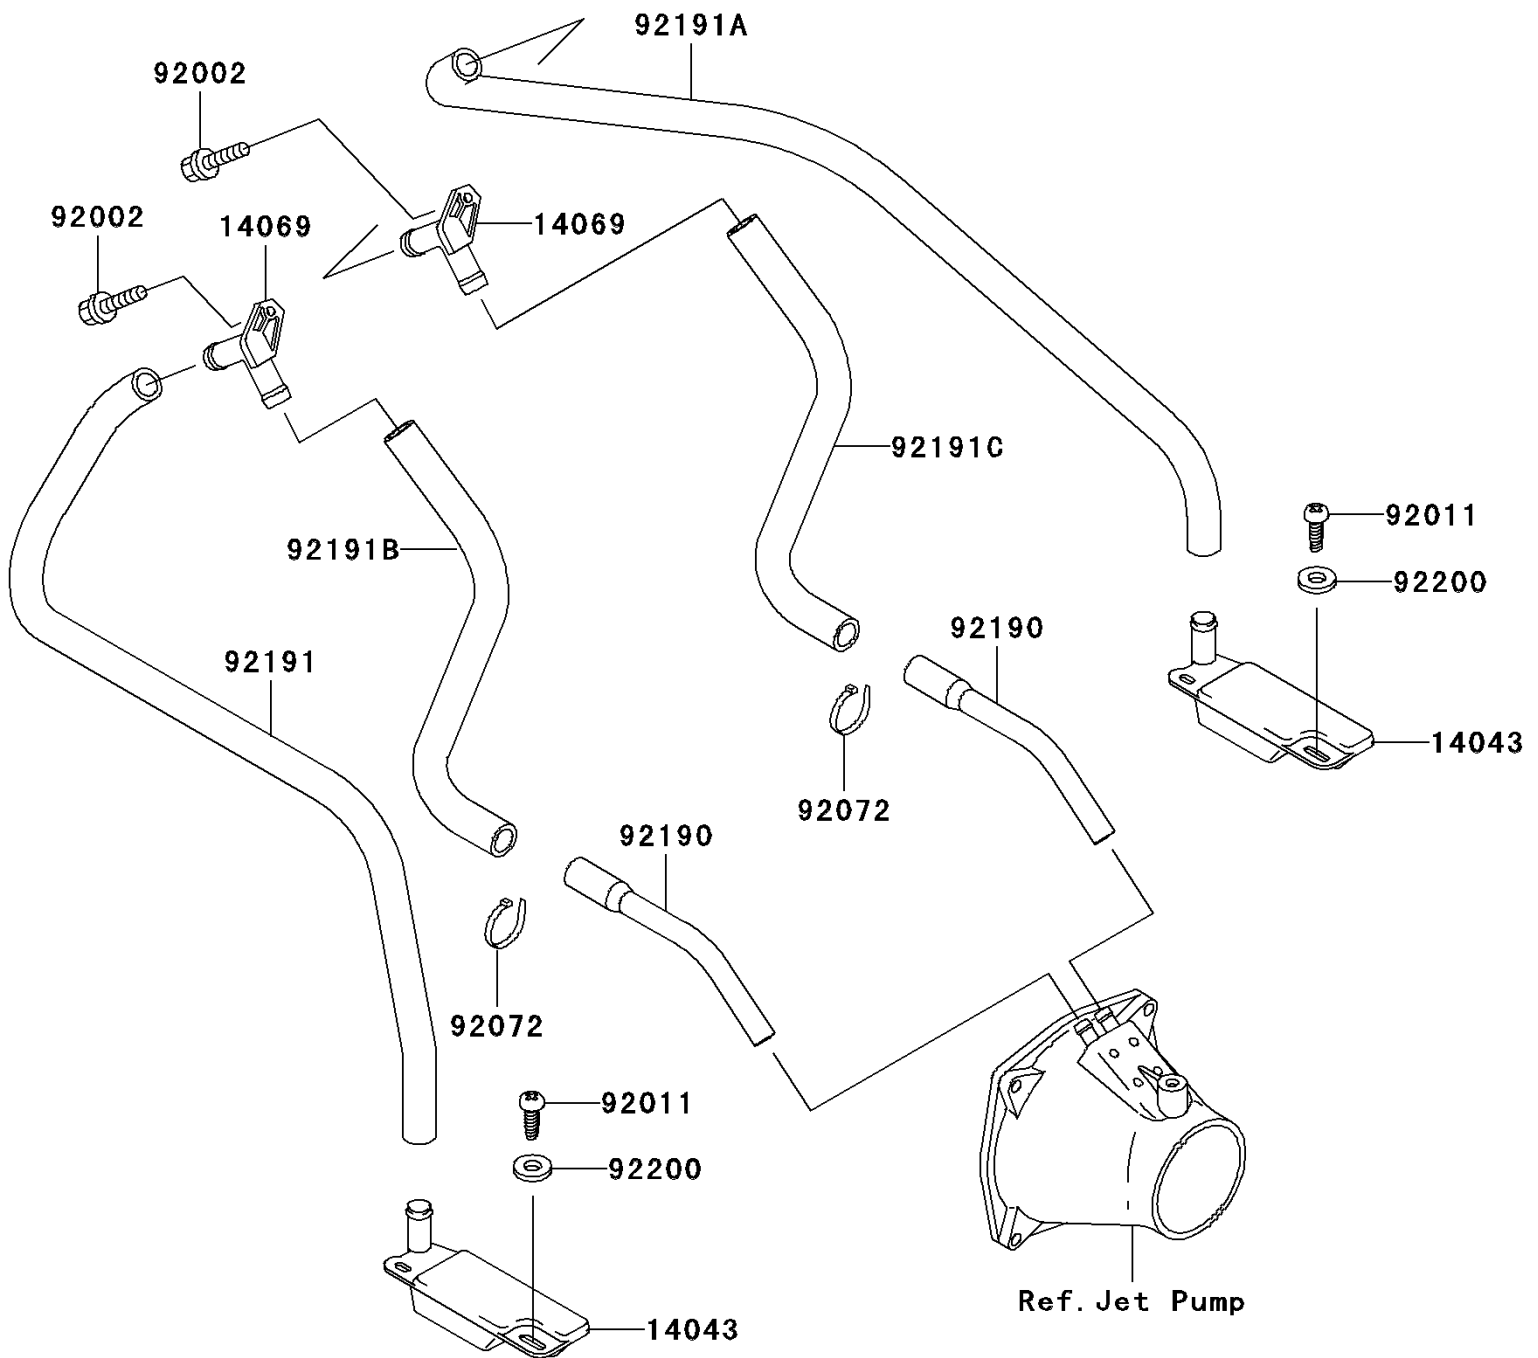

2003 JET SKI® 1100 STX® D.I. PARTS DIAGRAM

Bilge System

F3145

2003 JET SKI® 1100 STX® D.I. PARTS LIST

Bilge System

ITEM NAME	PART NUMBER	QUANTITY
FILTER (Ref # 14043)	14043-3708	1
BREATHER (Ref # 14069)	14069-3708	1
BOLT,6X16 (Ref # 92002)	92002-3728	1
SCREW,TAPPING (Ref # 92011)	92011-561	1
BAND,L=201 (Ref # 92072)	92072-3778	1
TUBE,HULL-NOZZLE (Ref # 92190)	92190-3971	1
TUBE,FILTER-BREATHER(LH) (Ref # 92191)	92191-3821	1
TUBE,FILTER-BREATHER(RH) (Ref # 92191A)	92191-3822	1
TUBE,BILGE BREATHER-HULL,LEFT (Ref # 92191B)	92191-3927	1
TUBE,BILGE BREATHER-HULL,RIGHT (Ref # 92191C)	92191-3928	1
WASHER,5.9X16X1.5 (Ref # 92200)	92200-3714	1