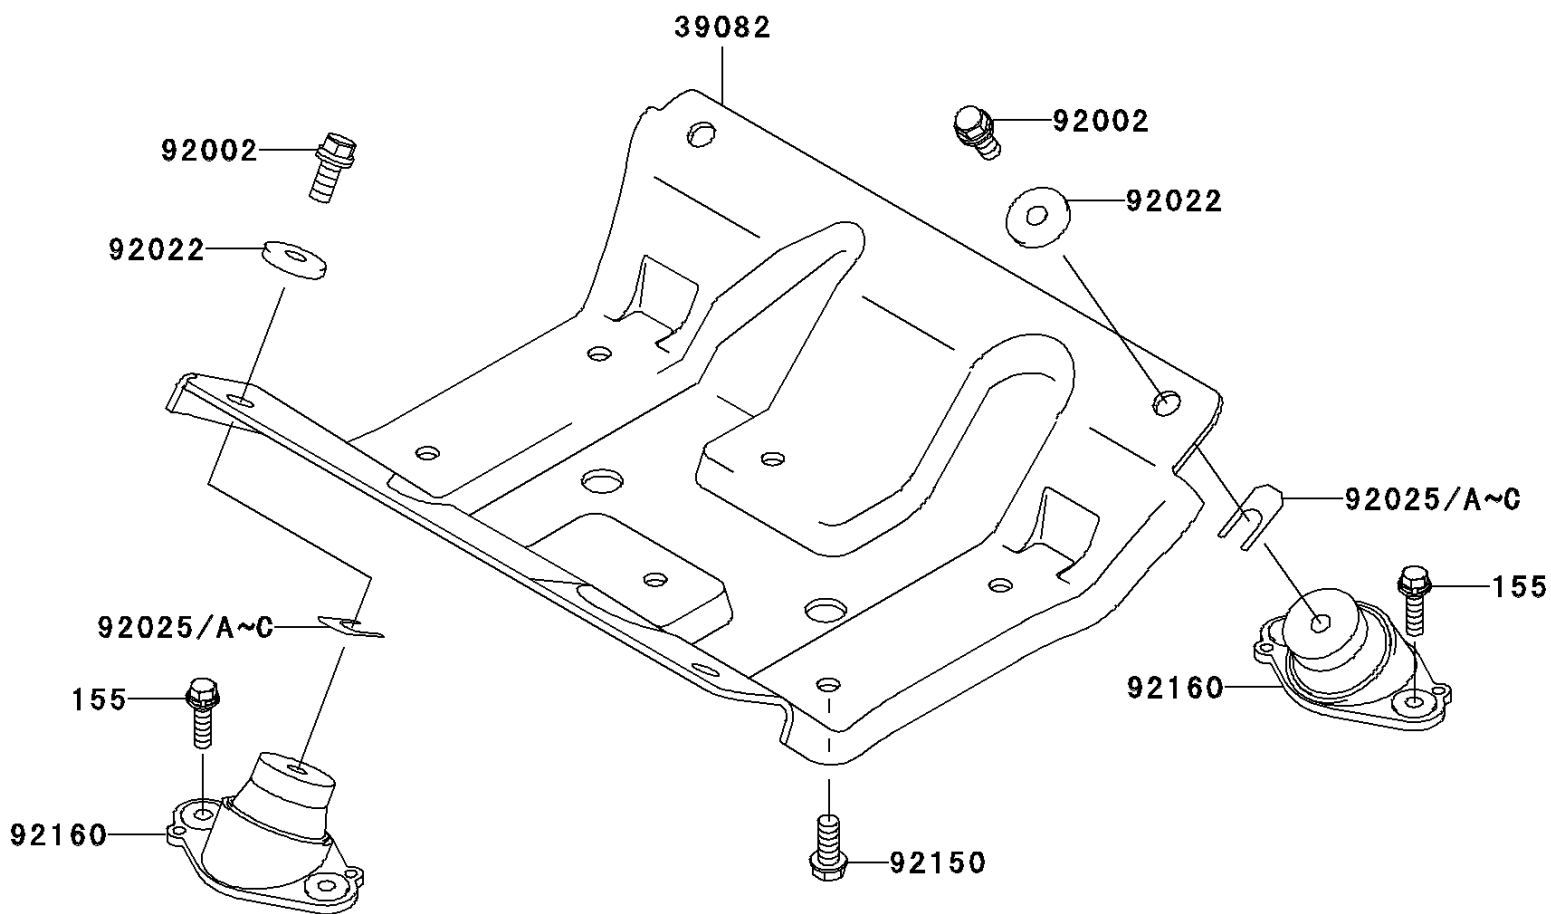

2003 JET SKI® 1100 STX® D.I. PARTS DIAGRAM

Engine Mount

F3144

2003 JET SKI® 1100 STX® D.I. PARTS LIST

Engine Mount

ITEM NAME	PART NUMBER	QUANTITY
BOLT-WSP-SMALL,8X30 (Ref # 155)	155R0830	1
MOUNT-ENGINE (Ref # 39082)	39082-3710	1
BOLT,10X25 (Ref # 92002)	92002-3770	1
WASHER,32X10.5X4 (Ref # 92022)	92022-3023	1
SHIM,T=0.3MM (Ref # 92025)	92025-3705	1
SHIM,T=0.5MM (Ref # 92025A)	92025-3706	1
SHIM,T=1.0MM (Ref # 92025B)	92025-3707	1
SHIM,T=1.5MM (Ref # 92025C)	92025-3708	1
BOLT,10X25 (Ref # 92150)	92150-3818	1
DAMPER,ENGINE MOUNT (Ref # 92160)	92160-3838	1