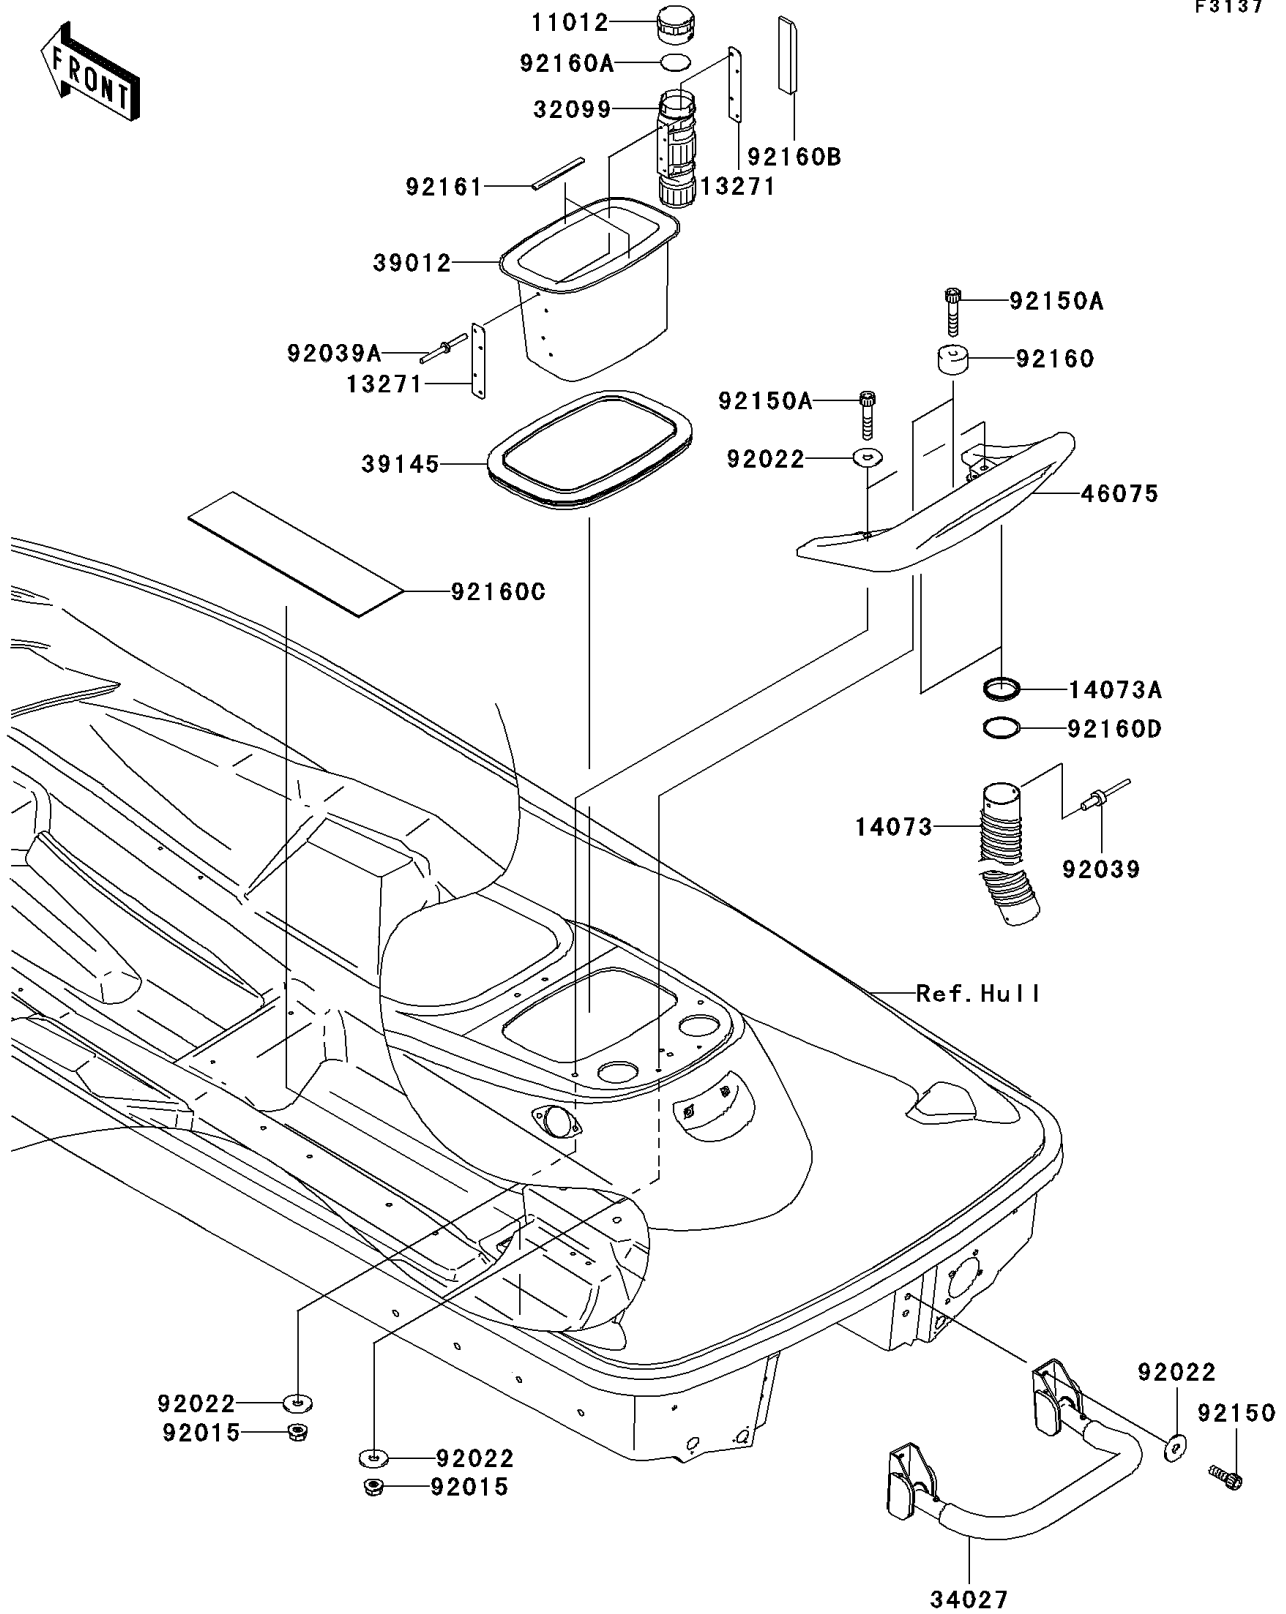

2003 JET SKI® 1100 STX® D.I. PARTS DIAGRAM

Hull Rear Fittings

F3137

2003 JET SKI® 1100 STX® D.I. PARTS LIST

Hull Rear Fittings

ITEM NAME	PART NUMBER	QUANTITY
CAP,FIRE EXTINGUISHER (Ref # 11012)	11012-3766	1
PLATE,FIRE EXTINGUISHER (Ref # 13271)	13271-3775	1
DUCT,FR (Ref # 14073)	14073-3764	1
DUCT (Ref # 14073A)	14073-3780	1
CASE,FIRE EXTINGUISHER (Ref # 32099)	32099-3769	1
STEP-ASSY (Ref # 34027)	34027-3706	1
CASE-STORAGE,RR (Ref # 39012)	39012-3727	1
TRIM-SEAL,REAR STORAGE CASE (Ref # 39145)	39145-3783	1
GRIP,RR,F.BLACK (Ref # 46075)	46075-3755-6Z	1
NUT,6MM (Ref # 92015)	92015-3767	1
WASHER,6.5X20X1.5 (Ref # 92022)	92022-3710	1
RIVET (Ref # 92039)	92039-3747	1
RIVET (Ref # 92039A)	92039-3755	1
BOLT,SOCKET,6X18 (Ref # 92150)	92150-3775	1
BOLT,SOCKET,6X30 (Ref # 92150A)	92150-3822	1
DAMPER (Ref # 92160)	92160-3738	1
DAMPER (Ref # 92160A)	92160-3814	1
DAMPER (Ref # 92160B)	92160-3821	1
DAMPER (Ref # 92160C)	92160-3839	1
DAMPER (Ref # 92160D)	92160-3910	1
DAMPER (Ref # 92161)	92161-3740	1