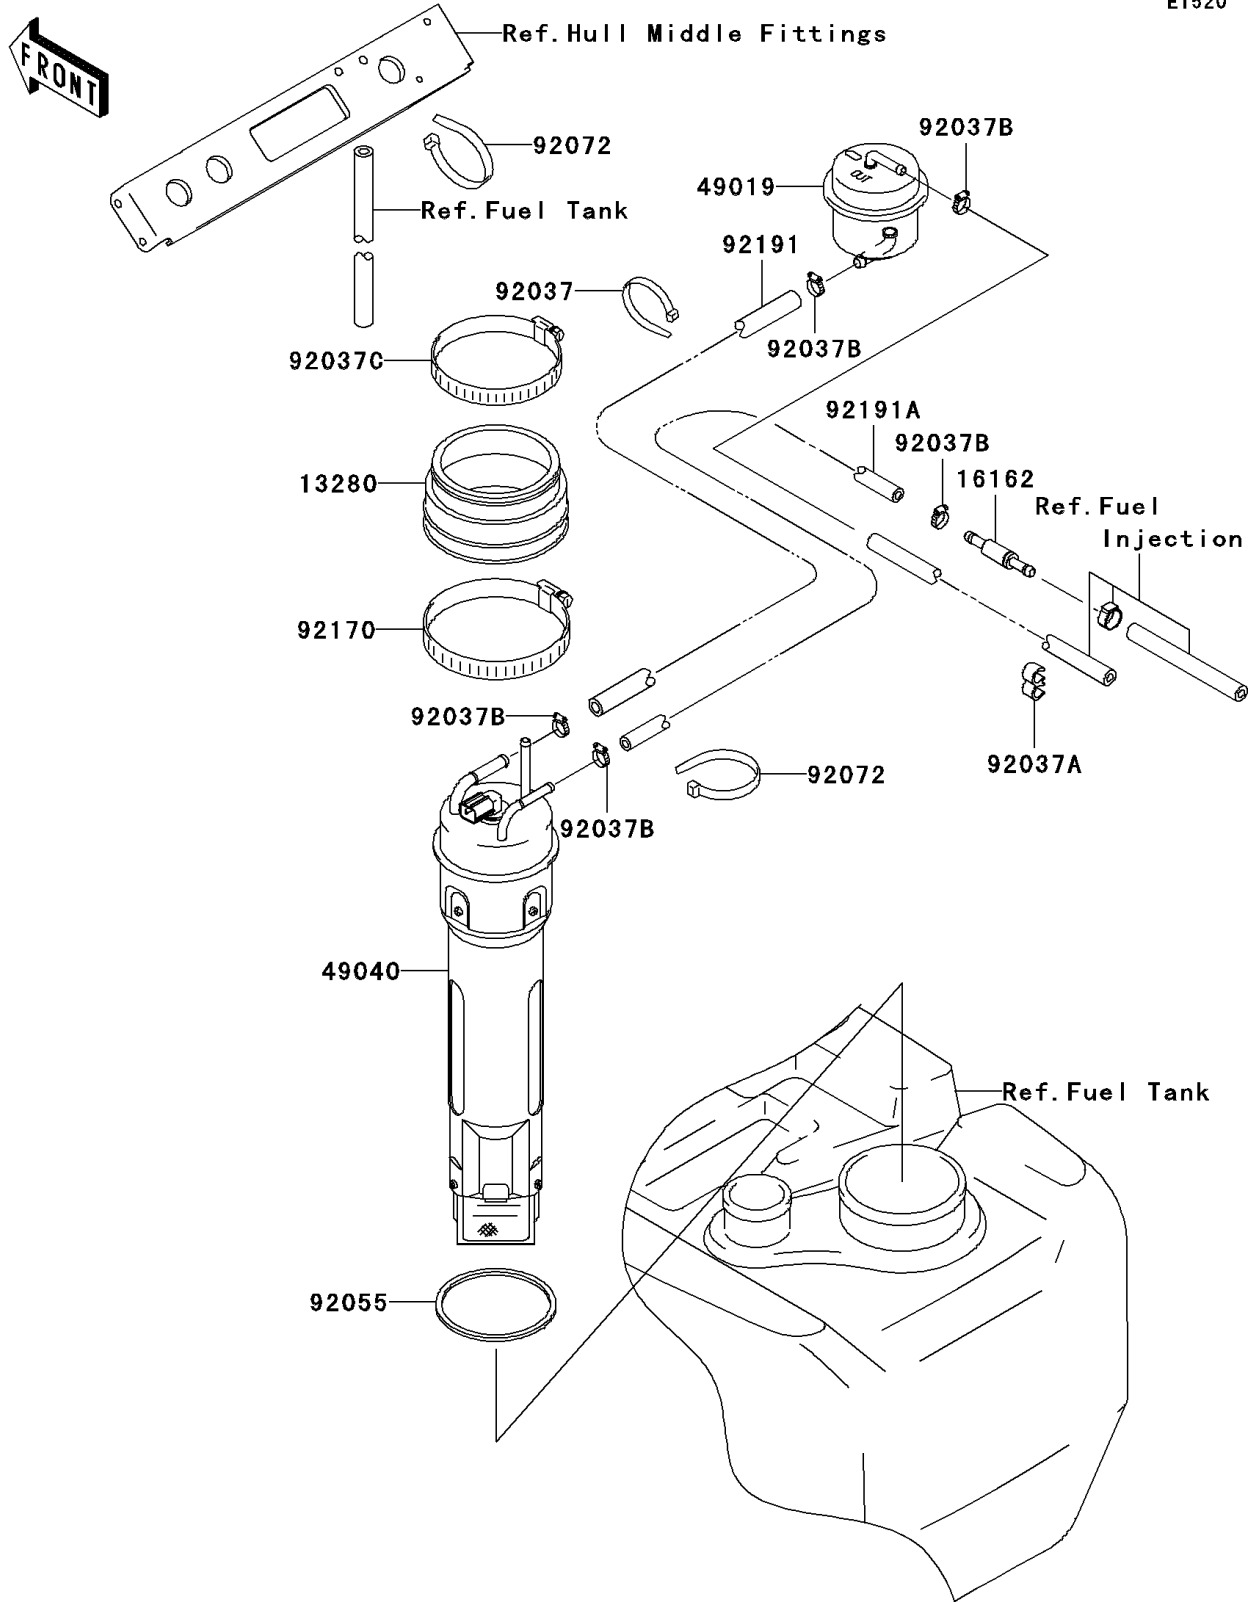

2003 JET SKI® 1100 STX® D.I. PARTS DIAGRAM

Fuel Pump

E1520

2003 JET SKI® 1100 STX® D.I. PARTS LIST

Fuel Pump

ITEM NAME	PART NUMBER	QUANTITY
HOLDER (Ref # 13280)	13280-3735	1
REGULATOR-FUEL (Ref # 16162)	16162-3701	1
FILTER-FUEL (Ref # 49019)	49019-3716	1
PUMP-FUEL (Ref # 49040)	49040-3713	1
CLAMP (Ref # 92037)	92037-1173	1
CLAMP,HOSE (Ref # 92037A)	92037-1603	1
CLAMP (Ref # 92037B)	92037-3726	1
CLAMP (Ref # 92037C)	92037-541	1
RING-O,FUEL PUMP (Ref # 92055)	92055-3756	1
BAND,L=201 (Ref # 92072)	92072-3778	1
CLAMP (Ref # 92170)	92170-3760	1
TUBE,7.5X13.5X460 (Ref # 92191)	92191-3869	1
TUBE,5.8X10.8X410,RETURN (Ref # 92191A)	92191-3872	1