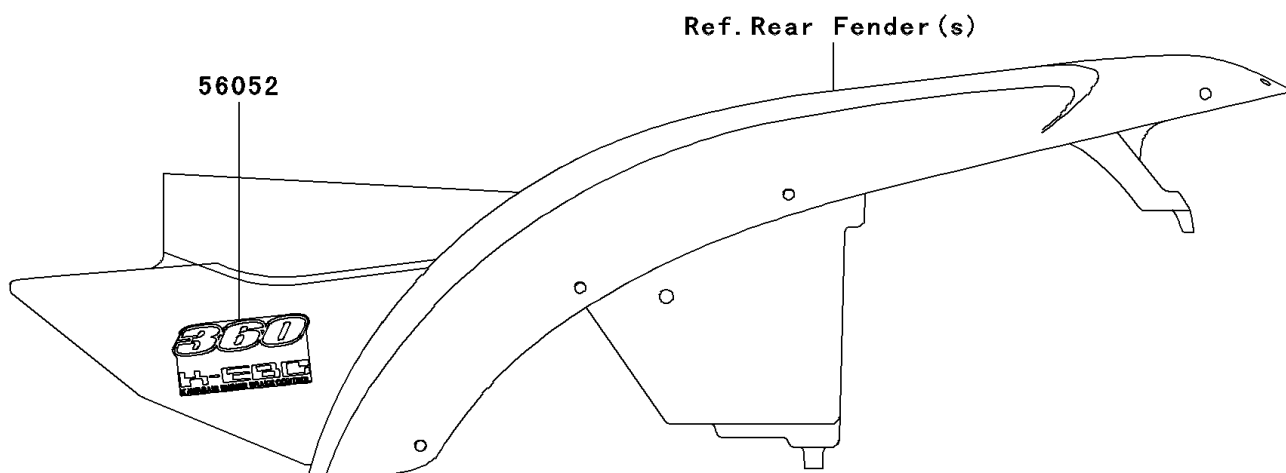

2003 Prairie® 360 4x4 Advantage Classic PARTS DIAGRAM

Decals(C1/C2)

F2861

2003 Prairie® 360 4x4 Advantage Classic PARTS LIST

Decals(C1/C2)

ITEM NAME	PART NUMBER	QUANTITY
MARK,RR FENDER,360 K-EBC (Ref # 56052)	56052-0030	1
MARK,FR FENDER,KAWASAKI (Ref # 56052A)	56052-1504	1
MARK,FUEL TANK COVER,KAWASAKI (Ref # 56052B)	56052-1871	1
MARK,FUEL TANK COVER,PRAIRIE (Ref # 56052C)	56052-1872	1