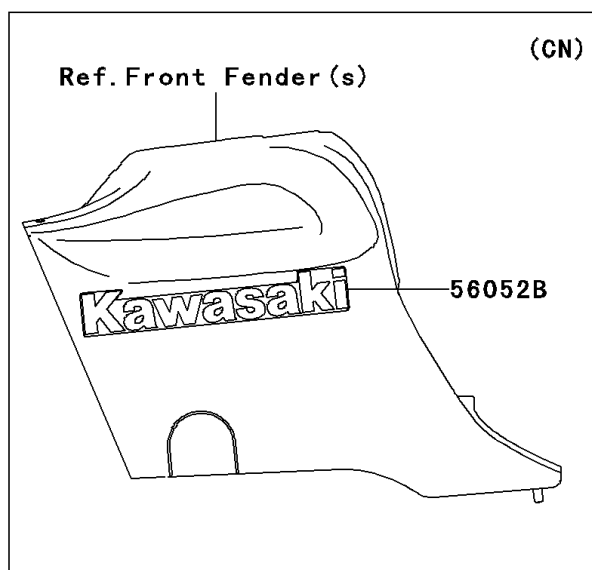

2003 Prairie® 360 4x4 Advantage Classic PARTS DIAGRAM

Decals(C1/C2)

F2861

2003 Prairie® 360 4x4 Advantage Classic PARTS LIST

Decals(C1/C2)

ITEM NAME	PART NUMBER	QUANTITY
MARK,RR FENDER,360 K-EBC (Ref # 56052)	56052-0030	1
MARK,FR FENDER,KAWASAKI (Ref # 56052A)	56052-1504	1
MARK,FUEL TANK COVER,KAWASAKI (Ref # 56052B)	56052-1871	1
MARK,FUEL TANK COVER,PRAIRIE (Ref # 56052C)	56052-1872	1