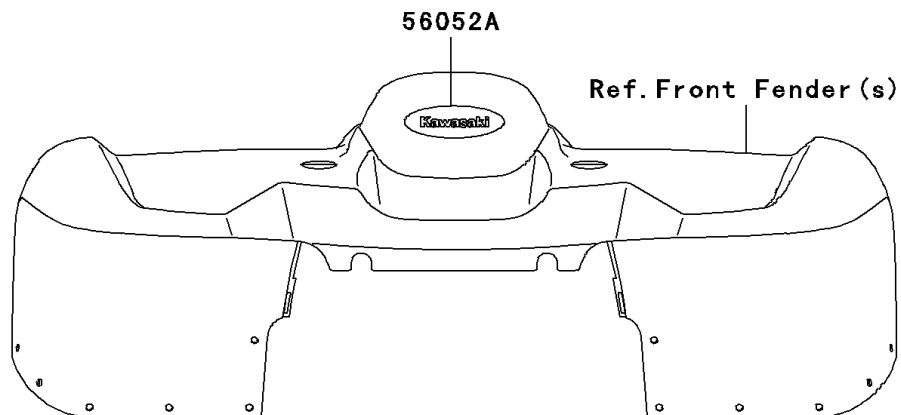

2003 Prairie® 360 4x4 Advantage Classic PARTS DIAGRAM

Decals(C1/C2)

F2861

2003 Prairie® 360 4x4 Advantage Classic PARTS LIST

Decals(C1/C2)

ITEM NAME	PART NUMBER	QUANTITY
MARK,RR FENDER,360 K-EBC (Ref # 56052)	56052-0030	1
MARK,FR FENDER,KAWASAKI (Ref # 56052A)	56052-1504	1
MARK,FUEL TANK COVER,KAWASAKI (Ref # 56052B)	56052-1871	1
MARK,FUEL TANK COVER,PRAIRIE (Ref # 56052C)	56052-1872	1