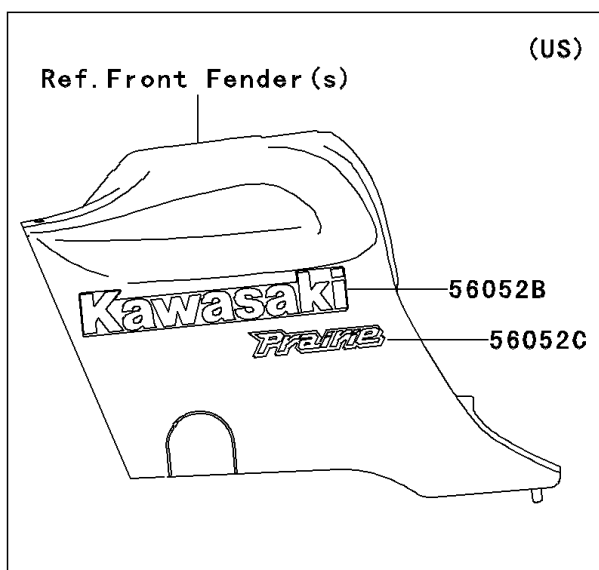

2003 Prairie® 360 4x4 Advantage Classic PARTS DIAGRAM

Decals(C1/C2)

F2861

2003 Prairie® 360 4x4 Advantage Classic PARTS LIST

Decals(C1/C2)

ITEM NAME	PART NUMBER	QUANTITY
MARK,RR FENDER,360 K-EBC (Ref # 56052)	56052-0030	1
MARK,FR FENDER,KAWASAKI (Ref # 56052A)	56052-1504	1
MARK,FUEL TANK COVER,KAWASAKI (Ref # 56052B)	56052-1871	1
MARK,FUEL TANK COVER,PRAIRIE (Ref # 56052C)	56052-1872	1