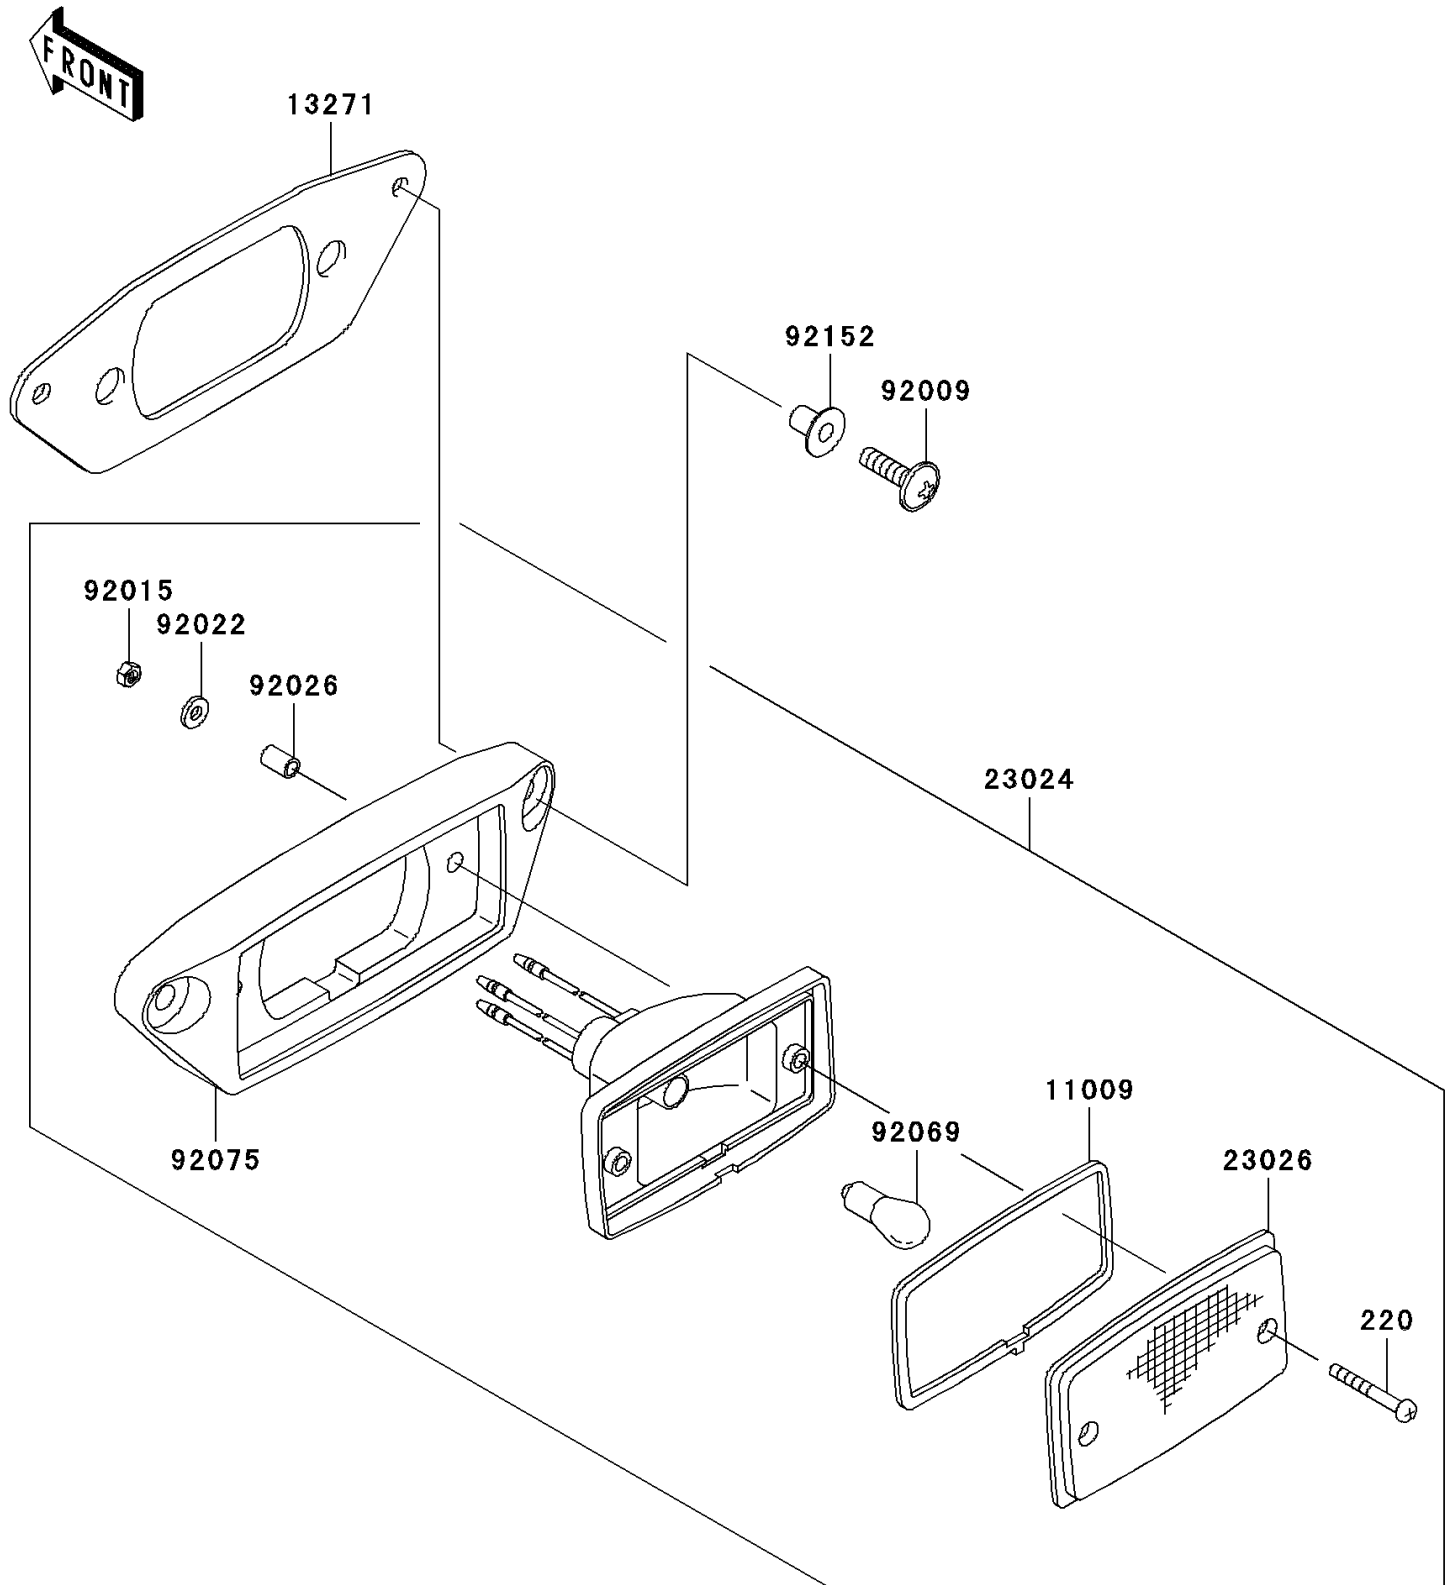

2003 Prairie® 360 4x4 Advantage Classic PARTS DIAGRAM

Taillight(s)(JKBVFHC1 3B503075-)

F2720A

2003 Prairie® 360 4x4 Advantage Classic PARTS LIST

Taillight(s)(JKBVFHC1 3B503075-)

ITEM NAME	PART NUMBER	QUANTITY
SCREW-PAN-CROS (Ref # 220)	220C0430	1
GASKET,TAIL LAMP (Ref # 11009)	11009-4004	1
PLATE,TAIL LAMP (Ref # 13271)	13271-0033	1
LAMP-ASSY-TAIL (Ref # 23024)	23024-0001	1
LENS,TAIL LAMP (Ref # 23026)	23026-1239	1
SCREW,6X22,BLACK (Ref # 92009)	92009-1256	1
NUT,4MM (Ref # 92015)	92015-1550	1
WASHER,PLAIN,4MM (Ref # 92022)	92022-1762	1
SPACER,4.5X6.5X10 (Ref # 92026)	92026-1261	1
BULB,12V 18/5W (Ref # 92069)	92069-1089	1
DAMPER,TAIL LAMP (Ref # 92075)	92075-1782	1
COLLAR (Ref # 92152)	92152-0015	1