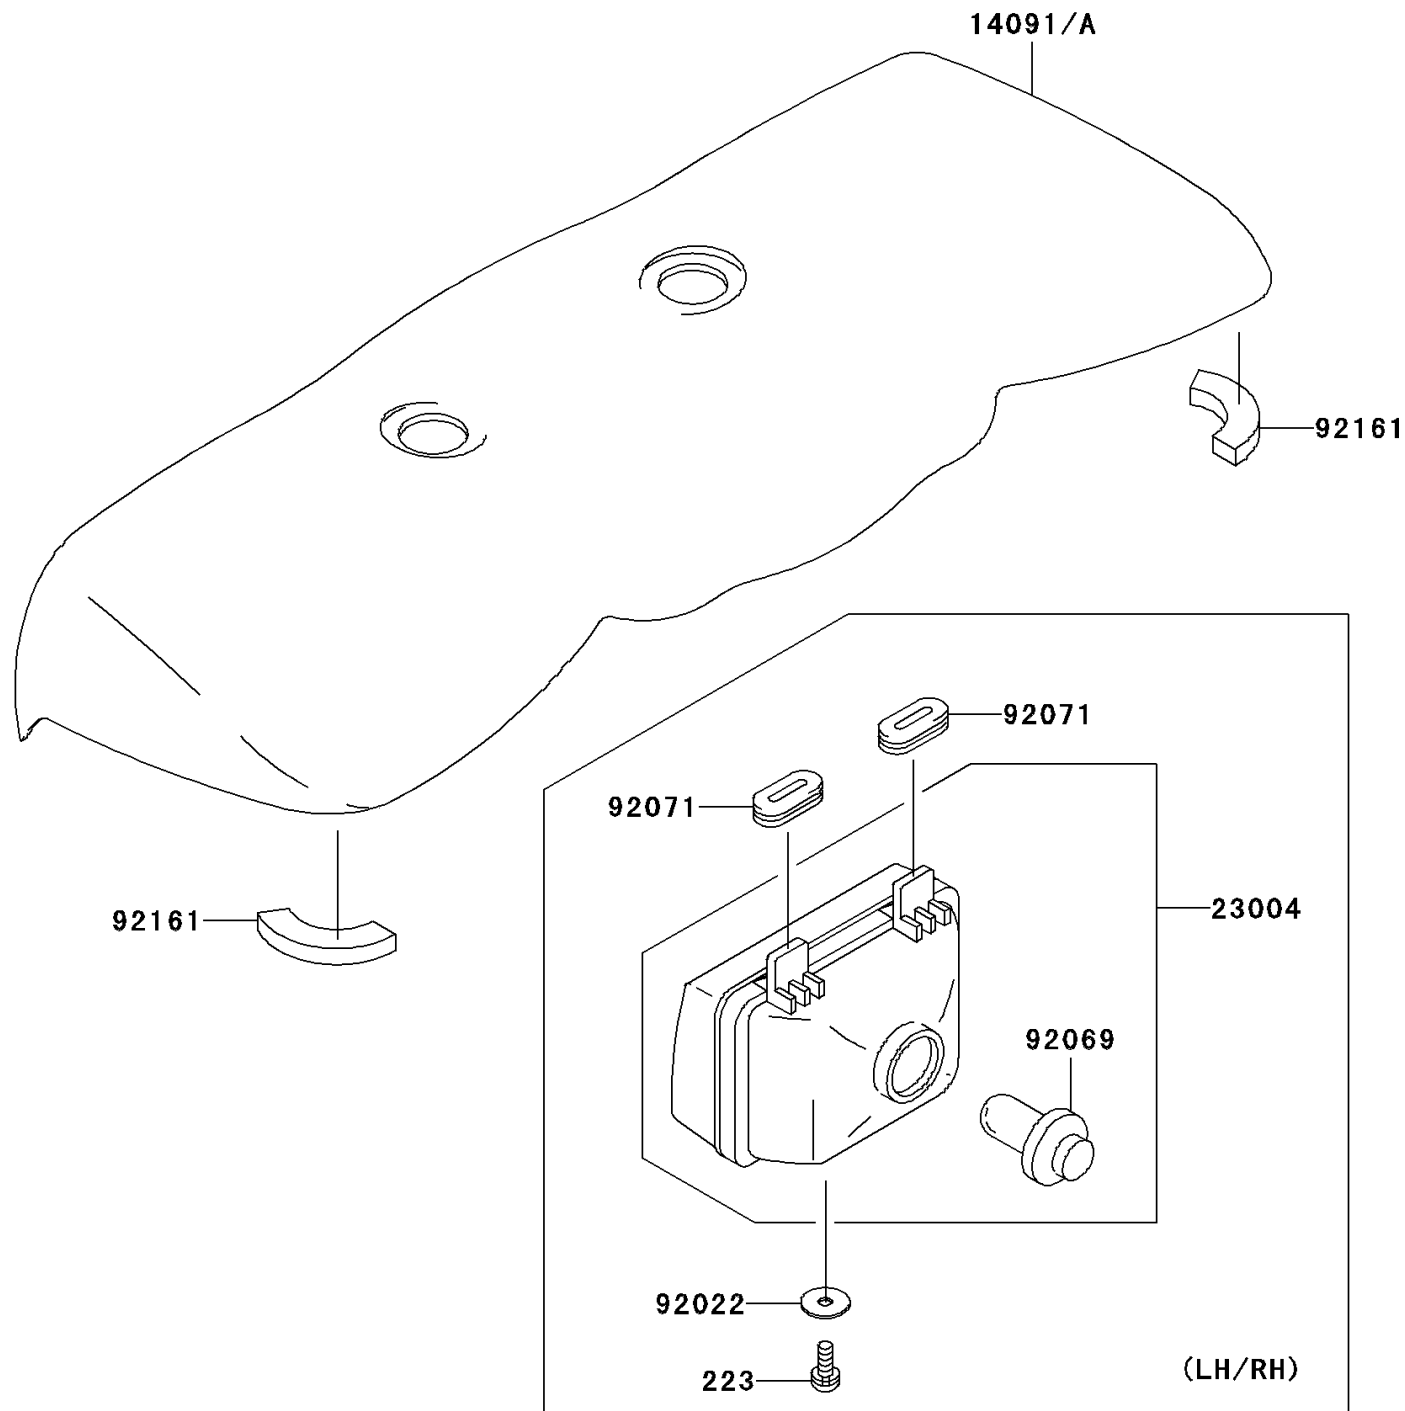

## 2003 Prairie® 360 4x4 Advantage Classic PARTS DIAGRAM

Headlight(s)

F2710

## 2003 Prairie® 360 4x4 Advantage Classic PARTS LIST

Headlight(s)

ITEM NAME	PART NUMBER	QUANTITY
SCREW-PAN-WS-CROS (Ref # 223)	223B0414	1
COVER,HEAD LAMP,CAMOUFLAGE (Ref # 14091)	14091-0008-370	1
LAMP-HEAD (Ref # 23004)	23004-7501	1
WASHER,4.5X16X1 (Ref # 92022)	92022-1950	1
BULB,12V 30/30W (Ref # 92069)	92069-7501	1
GROMMET (Ref # 92071)	92071-7501	1
DAMPER (Ref # 92161)	92161-7506	1