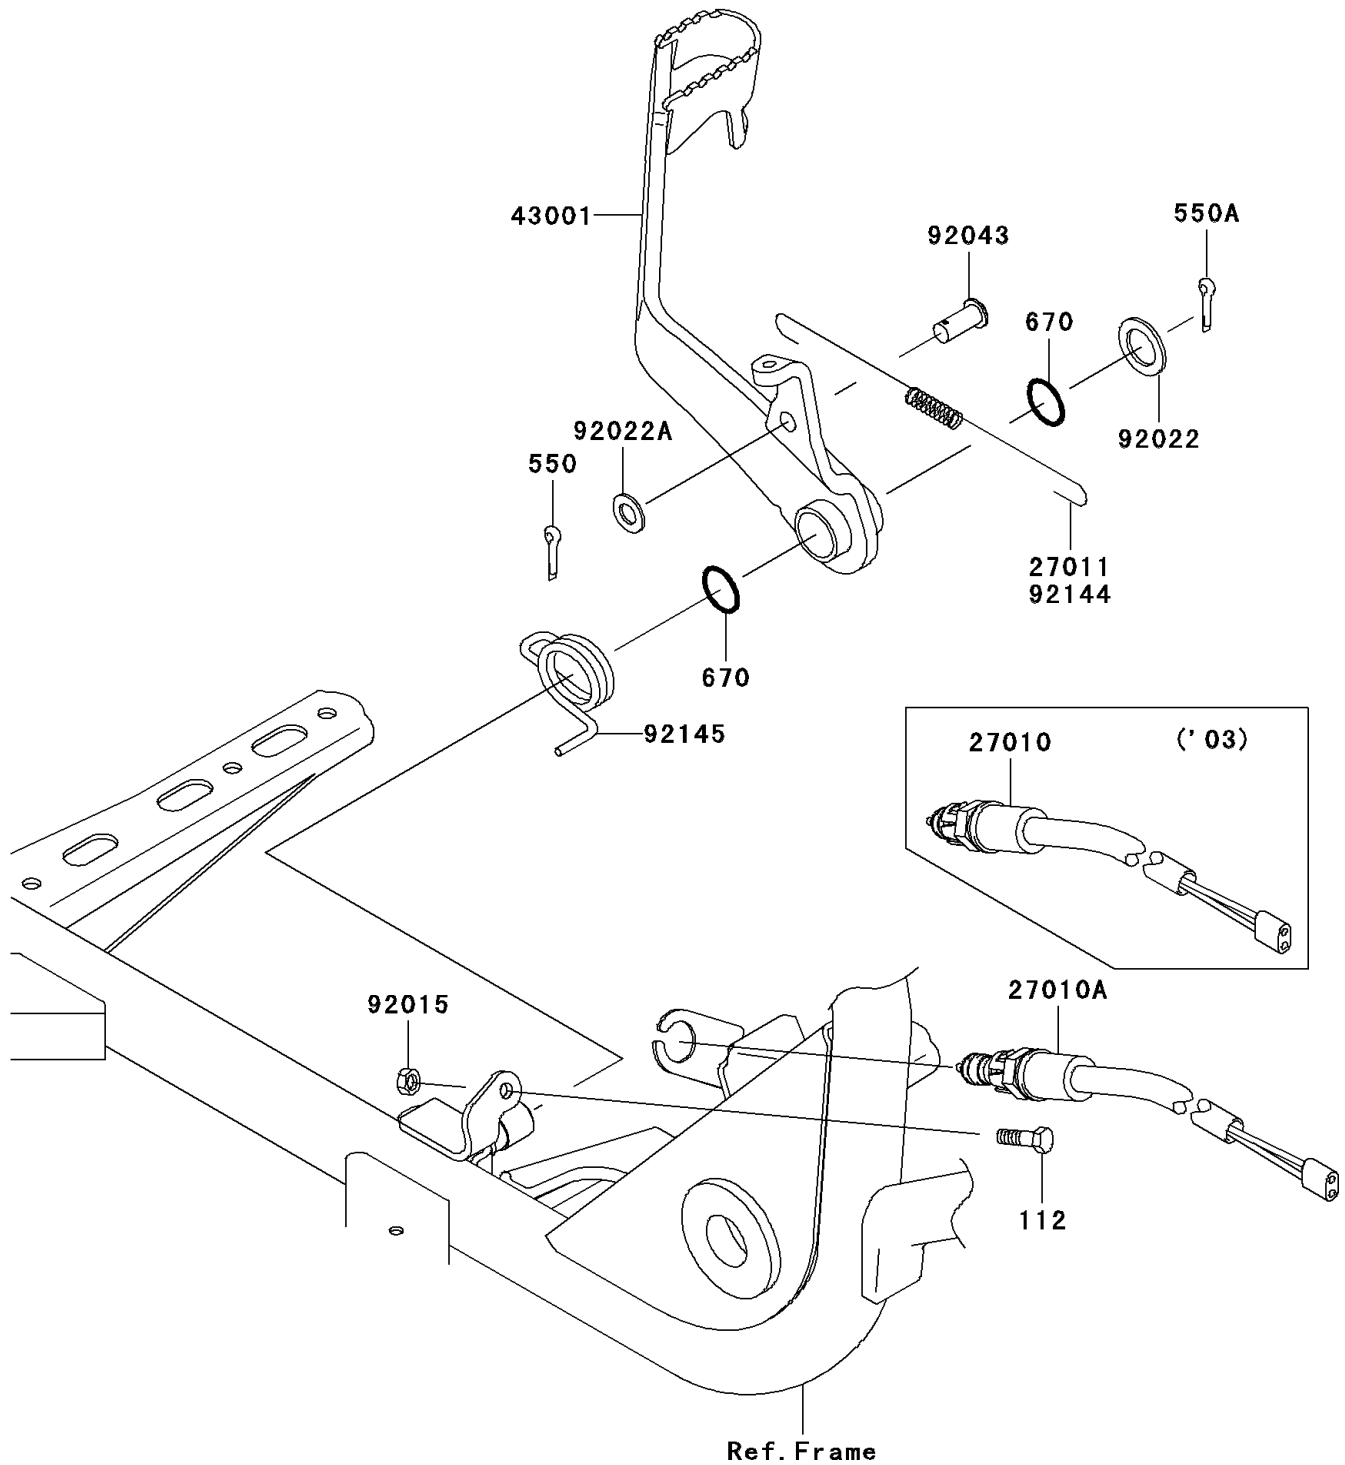

2003 Prairie® 360 4x4 Advantage Classic PARTS DIAGRAM

Brake Pedal

F2260

2003 Prairie® 360 4x4 Advantage Classic PARTS LIST

Brake Pedal

ITEM NAME	PART NUMBER	QUANTITY
BOLT-UPSET (Ref # 112)	112D0622	1
PIN-COTTER,2.0X15 (Ref # 550)	550D2015	1
PIN-COTTER,2.0X22 (Ref # 550A)	550D2022	1
O RING,15MM (Ref # 670)	670B2015	1
SWITCH,BRAKE LAMP (Ref # 27010)	27010-1301	1
LEVER-BRAKE,PEDAL (Ref # 43001)	43001-7501	1
NUT,6MM (Ref # 92015)	92015-1410	1
WASHER,15.5X24X1.6 (Ref # 92022)	92022-1049	1
WASHER,8.5X16X1.2 (Ref # 92022A)	92022-1582	1
PIN,8X16 (Ref # 92043)	92043-1013	1
SPRING,BRAKE LAMP SWITCH (Ref # 92144)	92144-1343	1
SPRING,BRAKE PEDAL RETURN (Ref # 92145)	92145-7503	1