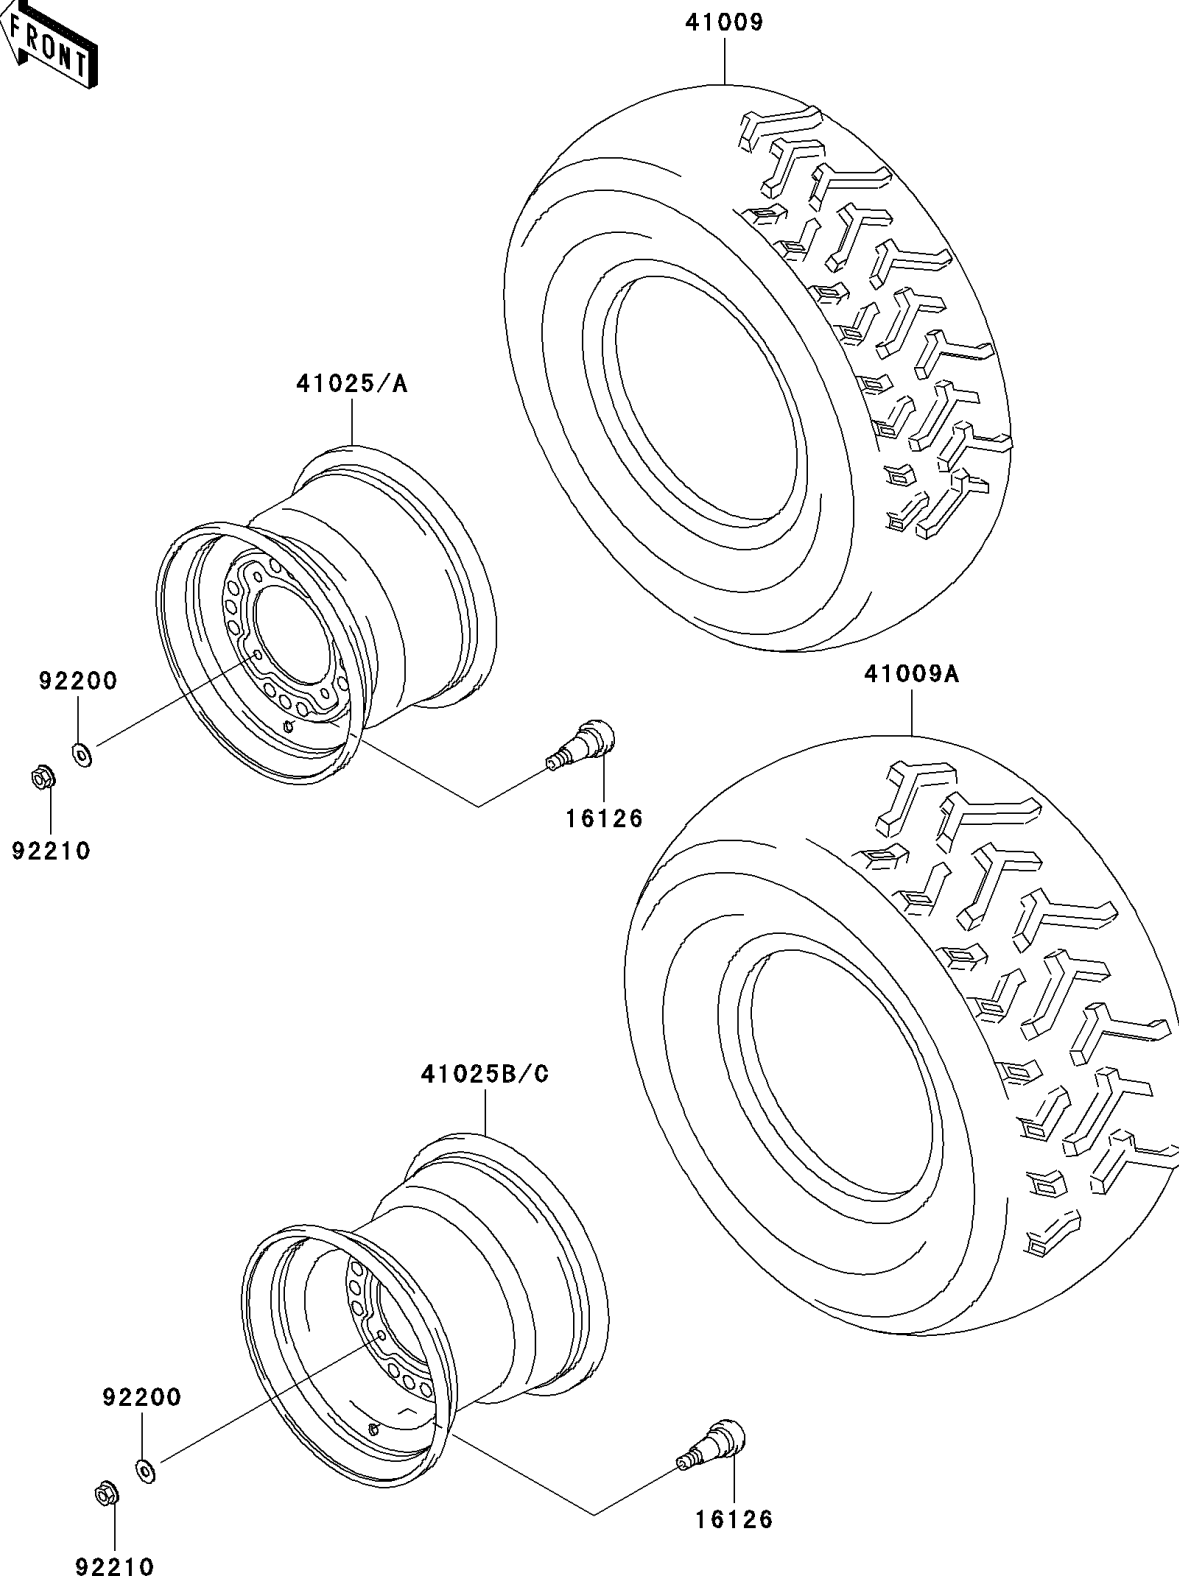

2003 Prairie® 360 4x4 Advantage Classic PARTS DIAGRAM

Wheels/Tires

F2210

2003 Prairie® 360 4x4 Advantage Classic PARTS LIST

Wheels/Tires

ITEM NAME	PART NUMBER	QUANTITY
VALVE (Ref # 16126)	16126-4001	1
TIRE,FR,AT25X8-12,KT121 (Ref # 41009)	41009-7501	1
TIRE,RR,AT25X10-12,KT405C (Ref # 41009A)	41009-7503	1
RIM,FR,12X6.0,S.GOLD (Ref # 41025)	41025-1313-UF	1
RIM,RR,12X7.5AT,S.GOLD (Ref # 41025B)	41025-7502-UF	1
WASHER,10.5X25X1.6 (Ref # 92200)	92200-1595	1
NUT,FLANGED,10MM (Ref # 92210)	92210-1325	1