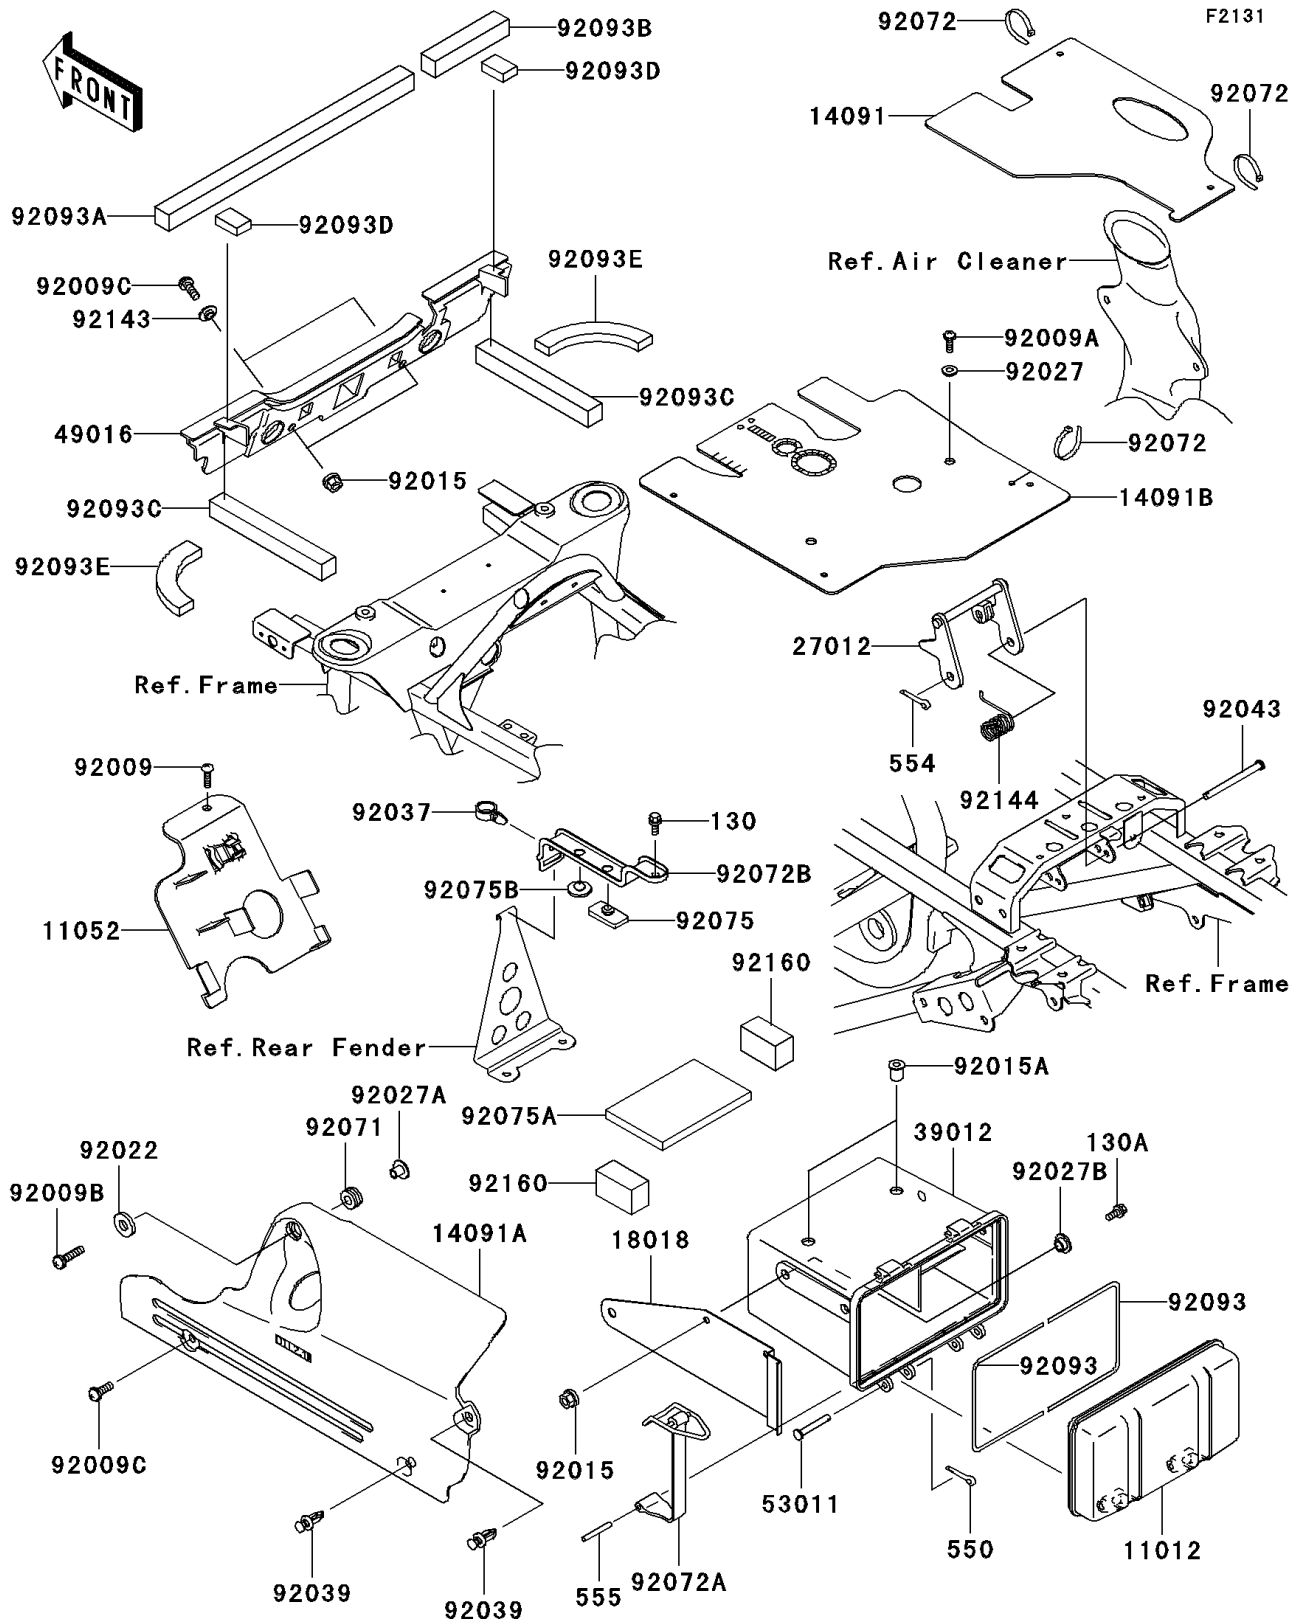

## 2003 Prairie® 360 4x4 Advantage Classic PARTS DIAGRAM

Frame Fittings

## 2003 Prairie® 360 4x4 Advantage Classic PARTS LIST

Frame Fittings

ITEM NAME	PART NUMBER	QUANTITY
BOLT-FLANGED,6X14,BLACK (Ref # 130)	130J0614	1
CAP,STORAGE CASE (Ref # 11012)	11012-1951	1
BRACKET,ELECTRIC BASE (Ref # 11052)	11052-7529	1
COVER,CARBURETOR (Ref # 14091)	14091-7516	1
COVER,ENGINE,F.BLACK (Ref # 14091A)	14091-7524-6Z	1
COVER,CYLINDER HEAD BRACKET (Ref # 14091B)	14091-7526	1
PLATE-HEAT GUARD (Ref # 18018)	18018-7501	1
HOOK,SEAT (Ref # 27012)	27012-1381	1
CASE-STORAGE (Ref # 39012)	39012-7501	1
COVER-SEAL (Ref # 49016)	49016-1221	1
PIN,6X39 (Ref # 53011)	53011-006	1
SCREW (Ref # 92009)	92009-1166	1
SCREW,TAPPING,5X10 (Ref # 92009A)	92009-1332	1
SCREW,6X25 (Ref # 92009B)	92009-1465	1
SCREW,6X16 (Ref # 92009C)	92009-1621	1
NUT,FLANGED,6MM,BLACK (Ref # 92015)	92015-1233	1
NUT (Ref # 92015A)	92015-1700	1
WASHER,7X18X1.2 (Ref # 92022)	92022-1545	1
COLLAR,L=4.6 (Ref # 92027)	92027-1168	1
COLLAR,FLANGED,L=12.1,BLACK (Ref # 92027A)	92027-1651	1
COLLAR,L=5.6 (Ref # 92027B)	92027-1933	1
CLAMP,HOSE (Ref # 92037)	92037-1827	1
RIVET (Ref # 92039)	92039-1229	1
PIN,6X77 (Ref # 92043)	92043-1367	1
GROMMET (Ref # 92071)	92071-3716	1
BAND,L=188 (Ref # 92072)	92072-1239	1
BAND,STORAGE CASE (Ref # 92072A)	92072-1337	1
BAND,BATTERY (Ref # 92072B)	92072-7501	1
DAMPER (Ref # 92075)	92075-1054	1