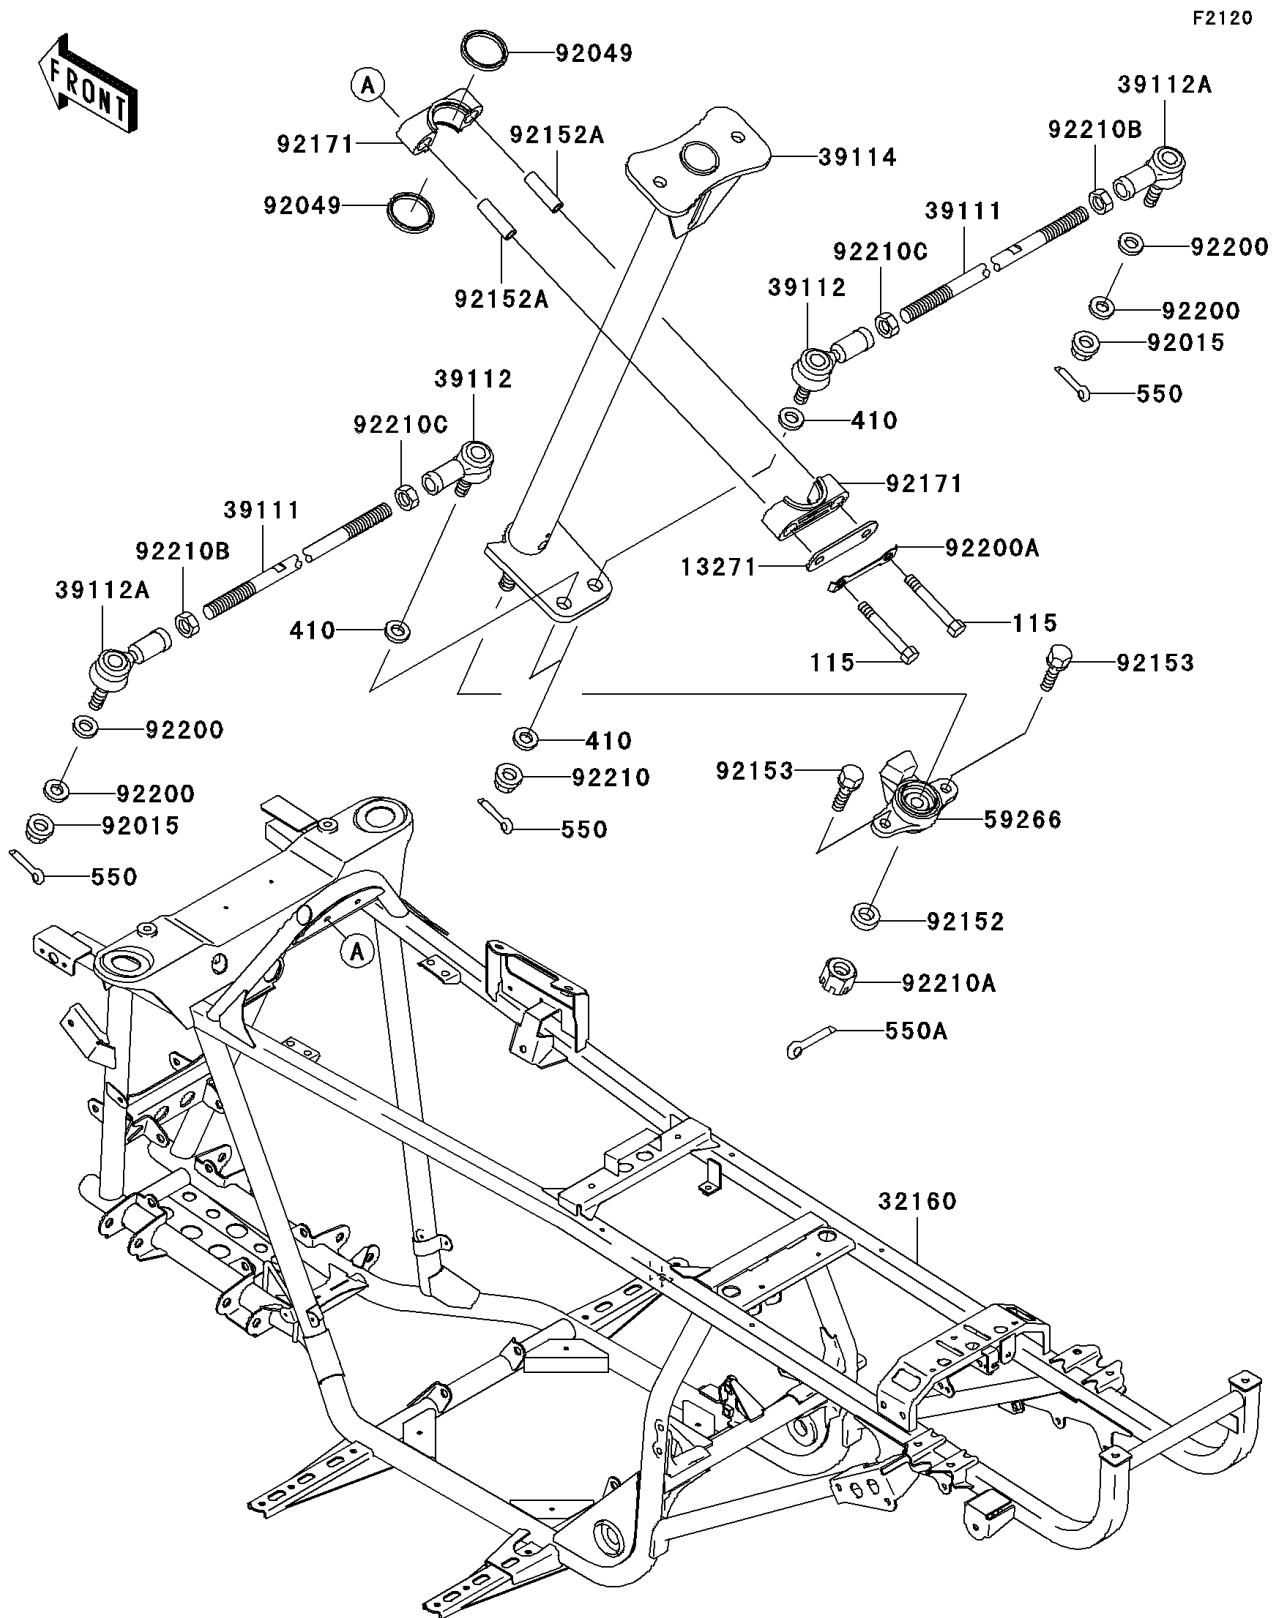

## 2003 Prairie® 360 4x4 Advantage Classic PARTS DIAGRAM

Frame

## 2003 Prairie® 360 4x4 Advantage Classic PARTS LIST

Frame

ITEM NAME	PART NUMBER	QUANTITY
BOLT-SMALL-UPSET (Ref # 115)	115S0855	1
WASHER-PLAIN-SMALL,12MM (Ref # 410)	410B1200	1
PIN-COTTER,2.0X15 (Ref # 550)	550D2015	1
PIN-COTTER,3.0X25 (Ref # 550A)	550D3025	1
PLATE,STEERING,CLAMP (Ref # 13271)	13271-7506	1
FRAME-COMP (Ref # 32160)	32160-7501	1
ROD-TIE (Ref # 39111)	39111-7501	1
RODEND-TIE (Ref # 39112)	39112-7501	1
RODEND-TIE (Ref # 39112A)	39112-7504	1
SHAFT-COMP-STRG (Ref # 39114)	39114-7502	1
JOINT-BALL (Ref # 59266)	59266-1125	1
NUT,LOCK,12MM,BLACK (Ref # 92015)	92015-1190	1
SEAL-OIL,SR31.8X37.5X3.8LR (Ref # 92049)	92049-7501	1
COLLAR,12X21.3X7 (Ref # 92152)	92152-1351	1
COLLAR,9.1X13.95X42 (Ref # 92152A)	92152-7501	1
BOLT,8X30 (Ref # 92153)	92153-1065	1
CLAMP,STEERING (Ref # 92171)	92171-7501	1
WASHER,12.2X22X1.5 (Ref # 92200)	92200-7502	1
WASHER,STEERING CLAMP (Ref # 92200A)	92200-7503	1
NUT,LOCK,12MM (Ref # 92210)	92210-1249	1
NUT,12MM (Ref # 92210A)	92210-7501	1
NUT,LH THREAD (Ref # 92210B)	92210-7502	1
NUT,RH THREAD (Ref # 92210C)	92210-7503	1