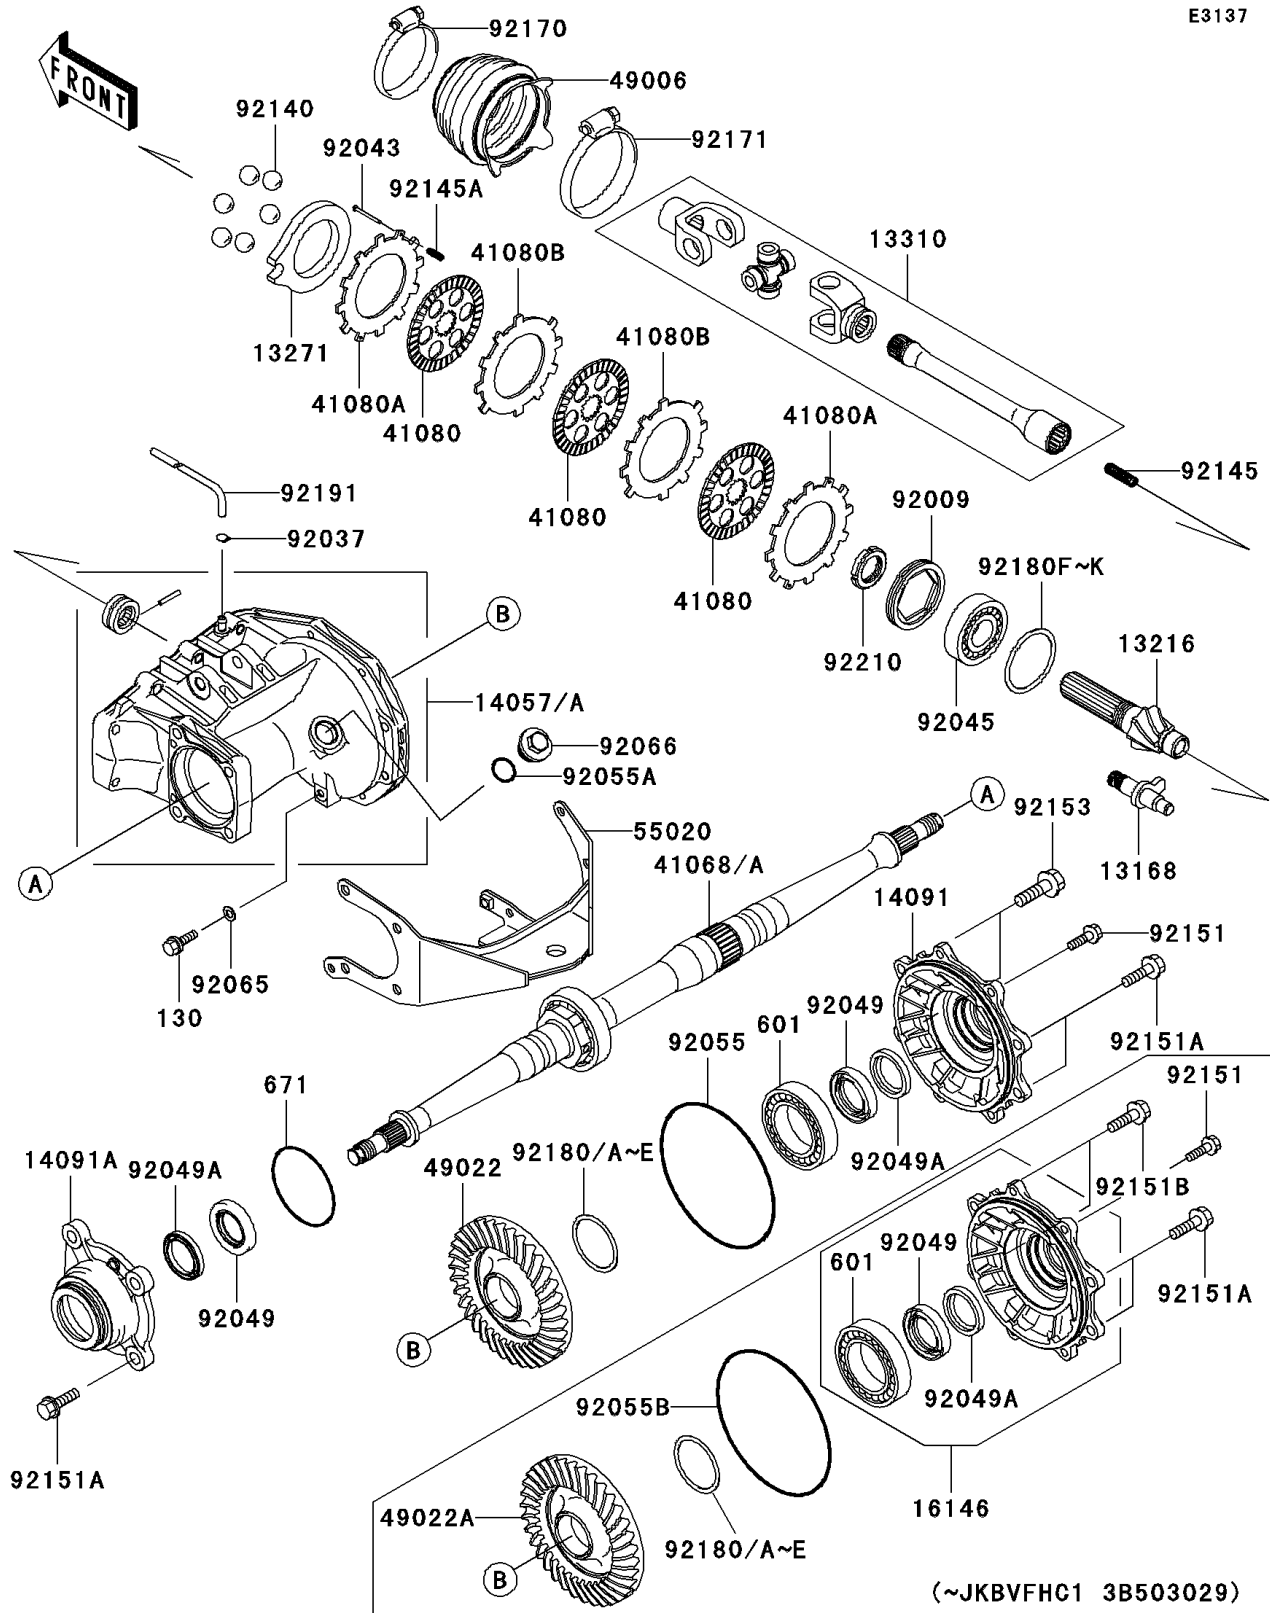

2003 Prairie® 360 4x4 Advantage Classic PARTS DIAGRAM

Drive Shaft-Rear

E3137

2003 Prairie® 360 4x4 Advantage Classic PARTS LIST

Drive Shaft-Rear

ITEM NAME	PART NUMBER	QUANTITY
LEVER,BRAKE (Ref # 13168)	13168-1687	1
GEAR-COMP,RR,8T (Ref # 13216)	13216-1188	1
PLATE,CAM (Ref # 13271)	13271-1367	1
SHAFT-ASSY,RR DRIVE SHAFT (Ref # 13310)	13310-1028	1
CASE-COMP-GEAR (Ref # 14057)	14057-0001	1
CASE-COMP-GEAR (Ref # 14057A)	14057-1005	1
COVER,RH (Ref # 14091)	14091-0028	1
COVER,LH (Ref # 14091A)	14091-1422	1
COVER-ASSY,RH (Ref # 16146)	16146-1211	1
AXLE (Ref # 41068A)	41068-1456	1
DISC,FRICTION (Ref # 41080)	41080-1482	1
DISC,PRESSURE (Ref # 41080A)	41080-1483	1
DISC,SEPARATER (Ref # 41080B)	41080-1484	1
BOOT,RR DRIVE SHAFT (Ref # 49006)	49006-1358	1
GEAR-BEVEL,RR,35T (Ref # 49022)	49022-0003	1
GEAR-BEVEL,RR,35T (Ref # 49022A)	49022-1191	1
GUARD,RR,CASE (Ref # 55020)	55020-0038	1
SCREW (Ref # 92009)	92009-1667	1
CLAMP,HOSE (Ref # 92037)	92037-1104	1
PIN,3X35 (Ref # 92043)	92043-1617	1
BEARING-BALL,BX30-1C3 (Ref # 92045)	92045-1391	1
SEAL-OIL,HTC40X58X8 (Ref # 92049)	92049-0012	1
SEAL-OIL,SC40X52X7 (Ref # 92049A)	92049-0013	1
RING-O,156.3X3.7 (Ref # 92055)	92055-0004	1
RING-O,25.7X2.4 (Ref # 92055A)	92055-1136	1
RING-O,158.5X3.70 (Ref # 92055B)	92055-1631	1
GASKET (Ref # 92065)	92065-023	1
PLUG (Ref # 92066)	92066-1303	1
BALL,D/O#12 (Ref # 92140)	92140-1064	1