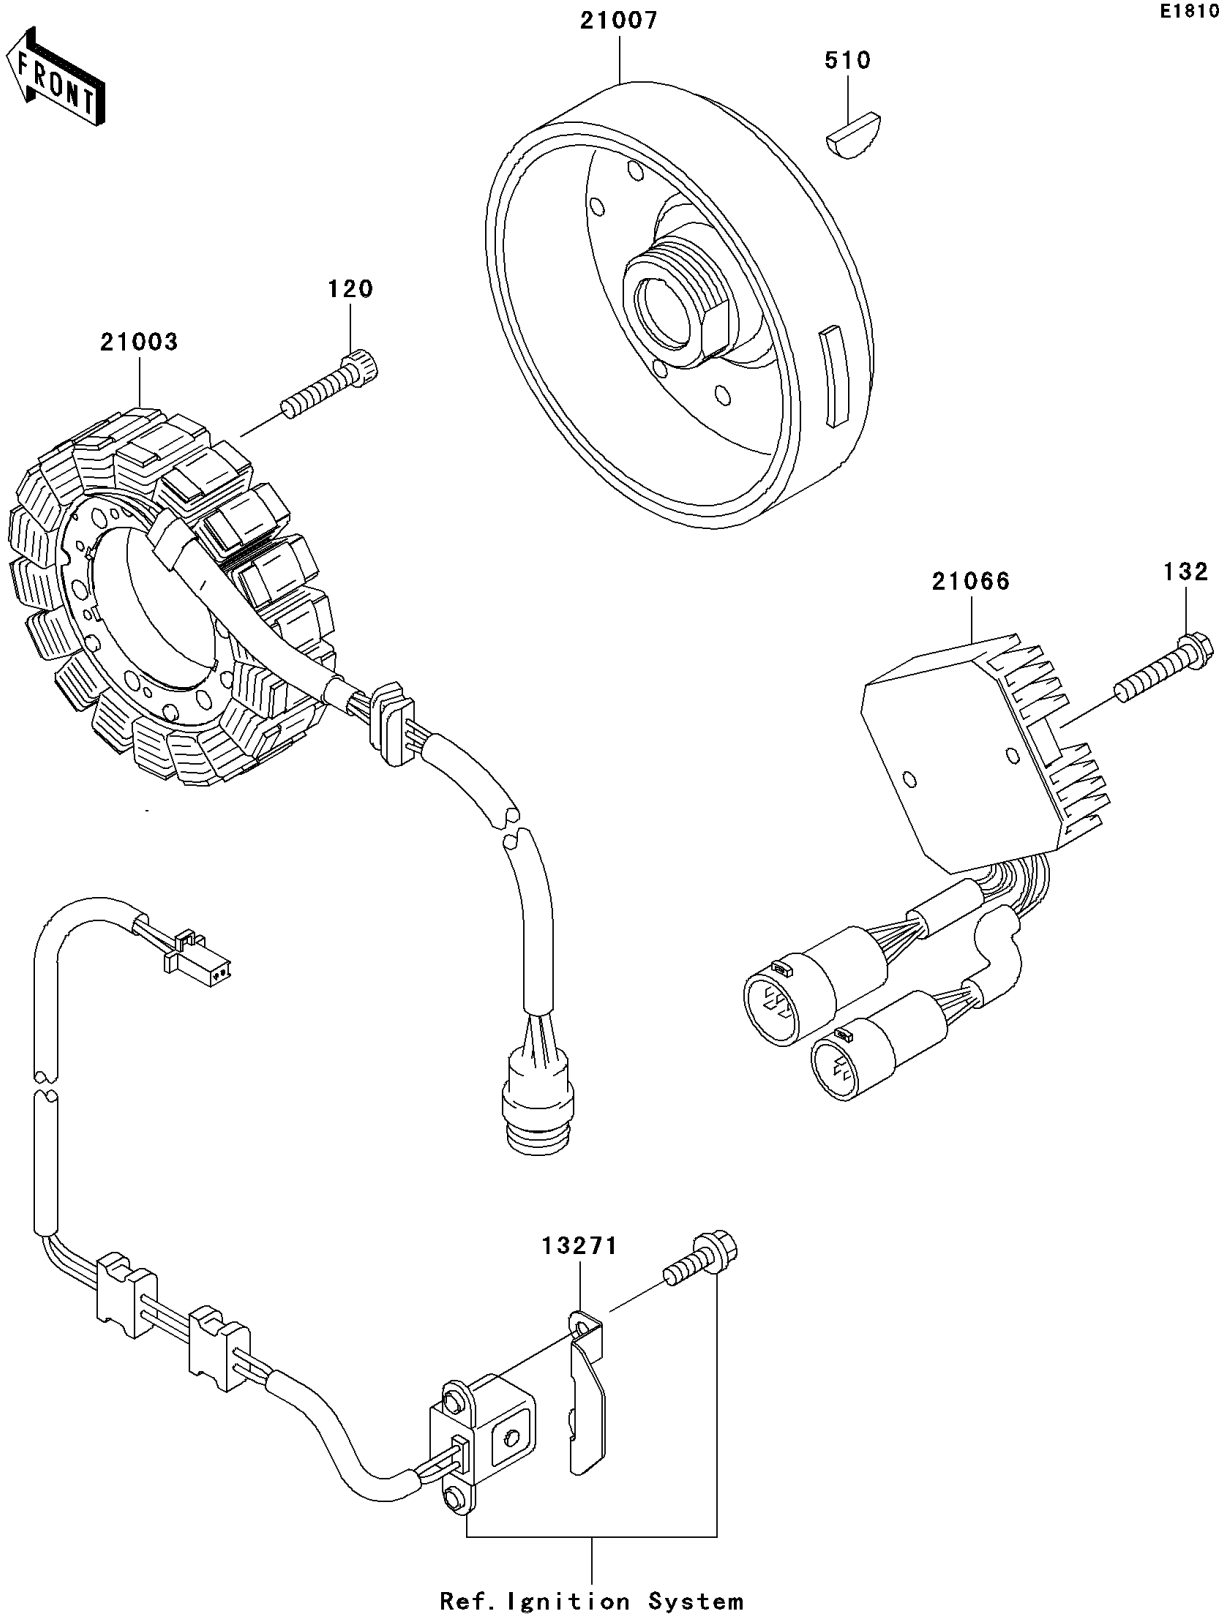

2003 Prairie® 360 4x4 Advantage Classic PARTS DIAGRAM

Generator

2003 Prairie® 360 4x4 Advantage Classic PARTS LIST

Generator

ITEM NAME	PART NUMBER	QUANTITY
BOLT-SOCKET,6X28 (Ref # 120)	120P0628	1
BOLT-FLANGED-SMALL (Ref # 132)	132Y0630	1
KEY-WOODRUFF (Ref # 510)	510A4200	1
PLATE (Ref # 13271)	13271-1369	1
STATOR (Ref # 21003)	21003-1387	1
ROTOR (Ref # 21007)	21007-1400	1
REGULATOR-VOLTAGE (Ref # 21066)	21066-1112	1