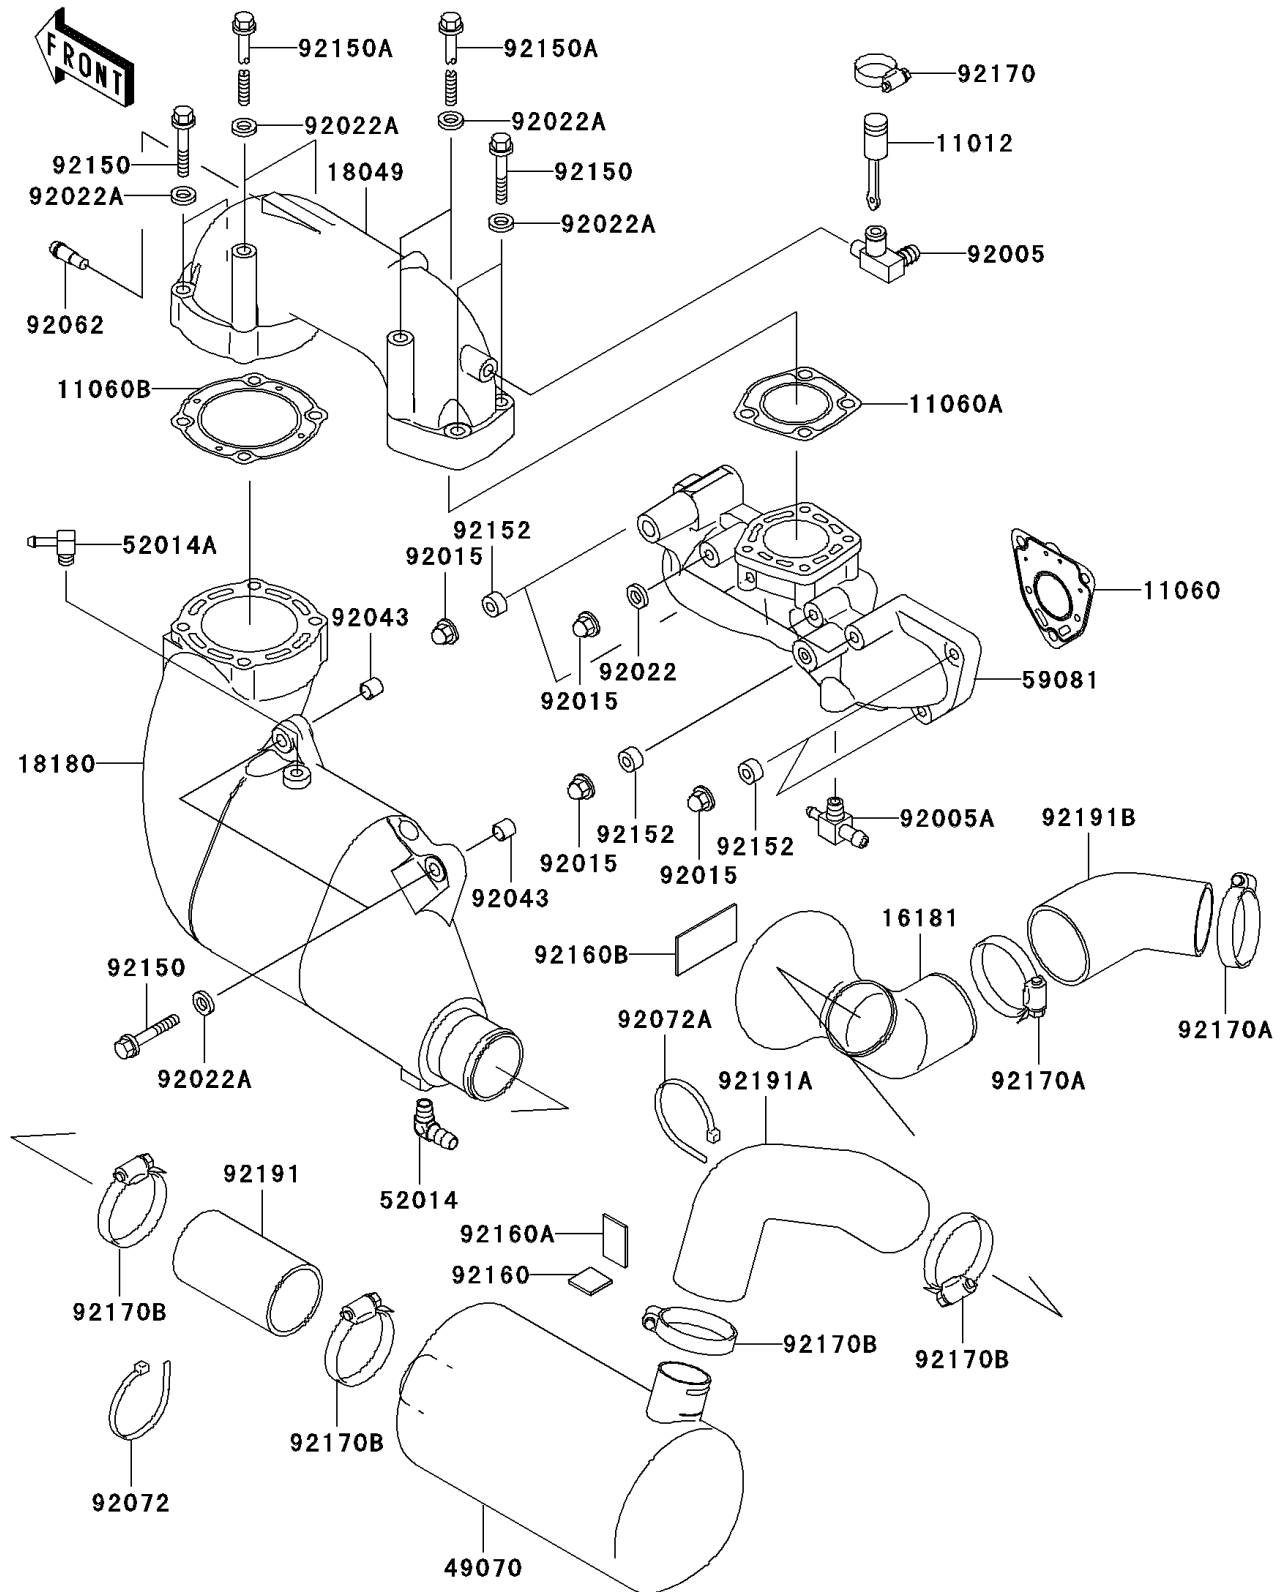

2003 JET SKI® 1100 STX® D.I. PARTS DIAGRAM

Muffler(s)

E1140

2003 JET SKI® 1100 STX® D.I. PARTS LIST

Muffler(s)

ITEM NAME	PART NUMBER	QUANTITY
CAP (Ref # 11012)	11012-3757	1
GASKET (Ref # 11060)	11060-3767	1
GASKET,MANIFOLD (Ref # 11060A)	11060-3768	1
GASKET,MUFFLER (Ref # 11060B)	11060-3769	1
TANK-RESONATOR (Ref # 16181)	16181-3702	1
PIPE-EXHAUST (Ref # 18049)	18049-3776	1
BODY-MUFFLER (Ref # 18180)	18180-3730	1
MUFFLER-COMP (Ref # 49070)	49070-3736	1
ELBOW (Ref # 52014)	52014-3711	1
ELBOW (Ref # 52014A)	52014-3721	1
MANIFOLD-EXHAUST (Ref # 59081)	59081-3730	1
FITTING (Ref # 92005)	92005-3715	1
FITTING (Ref # 92005A)	92005-3720	1
NUT,CAP,8MM (Ref # 92015)	92015-1371	1
WASHER,8.2X18X1.5 (Ref # 92022)	92022-1964	1
WASHER,10.2X20X1.5 (Ref # 92022A)	92022-3742	1
PIN,11X14X12.3 (Ref # 92043)	92043-1266	1
NOZZLE (Ref # 92062)	92062-3705	1
BAND,L=368.3 (Ref # 92072)	92072-3808	1
BAND (Ref # 92072A)	92072-3857	1
BOLT,10X50 (Ref # 92150)	92150-3819	1
BOLT,10X125 (Ref # 92150A)	92150-3825	1
COLLAR (Ref # 92152)	92152-3726	1
DAMPER,25X25 (Ref # 92160)	92160-3864	1
DAMPER,40X25 (Ref # 92160A)	92160-3865	1
DAMPER (Ref # 92160B)	92160-3913	1
CLAMP (Ref # 92170)	92170-3729	1
CLAMP (Ref # 92170A)	92170-3760	1
CLAMP (Ref # 92170B)	92170-3764	1

2003 JET SKI® 1100 STX® D.I. PARTS LIST

Muffler(s)

ITEM NAME	PART NUMBER	QUANTITY
TUBE (Ref # 92191)	92191-3922	1
TUBE,MUFFLER-RESONATOR (Ref # 92191A)	92191-3944	1
TUBE,RESONATOR-TAILPIPE (Ref # 92191B)	92191-3945	1