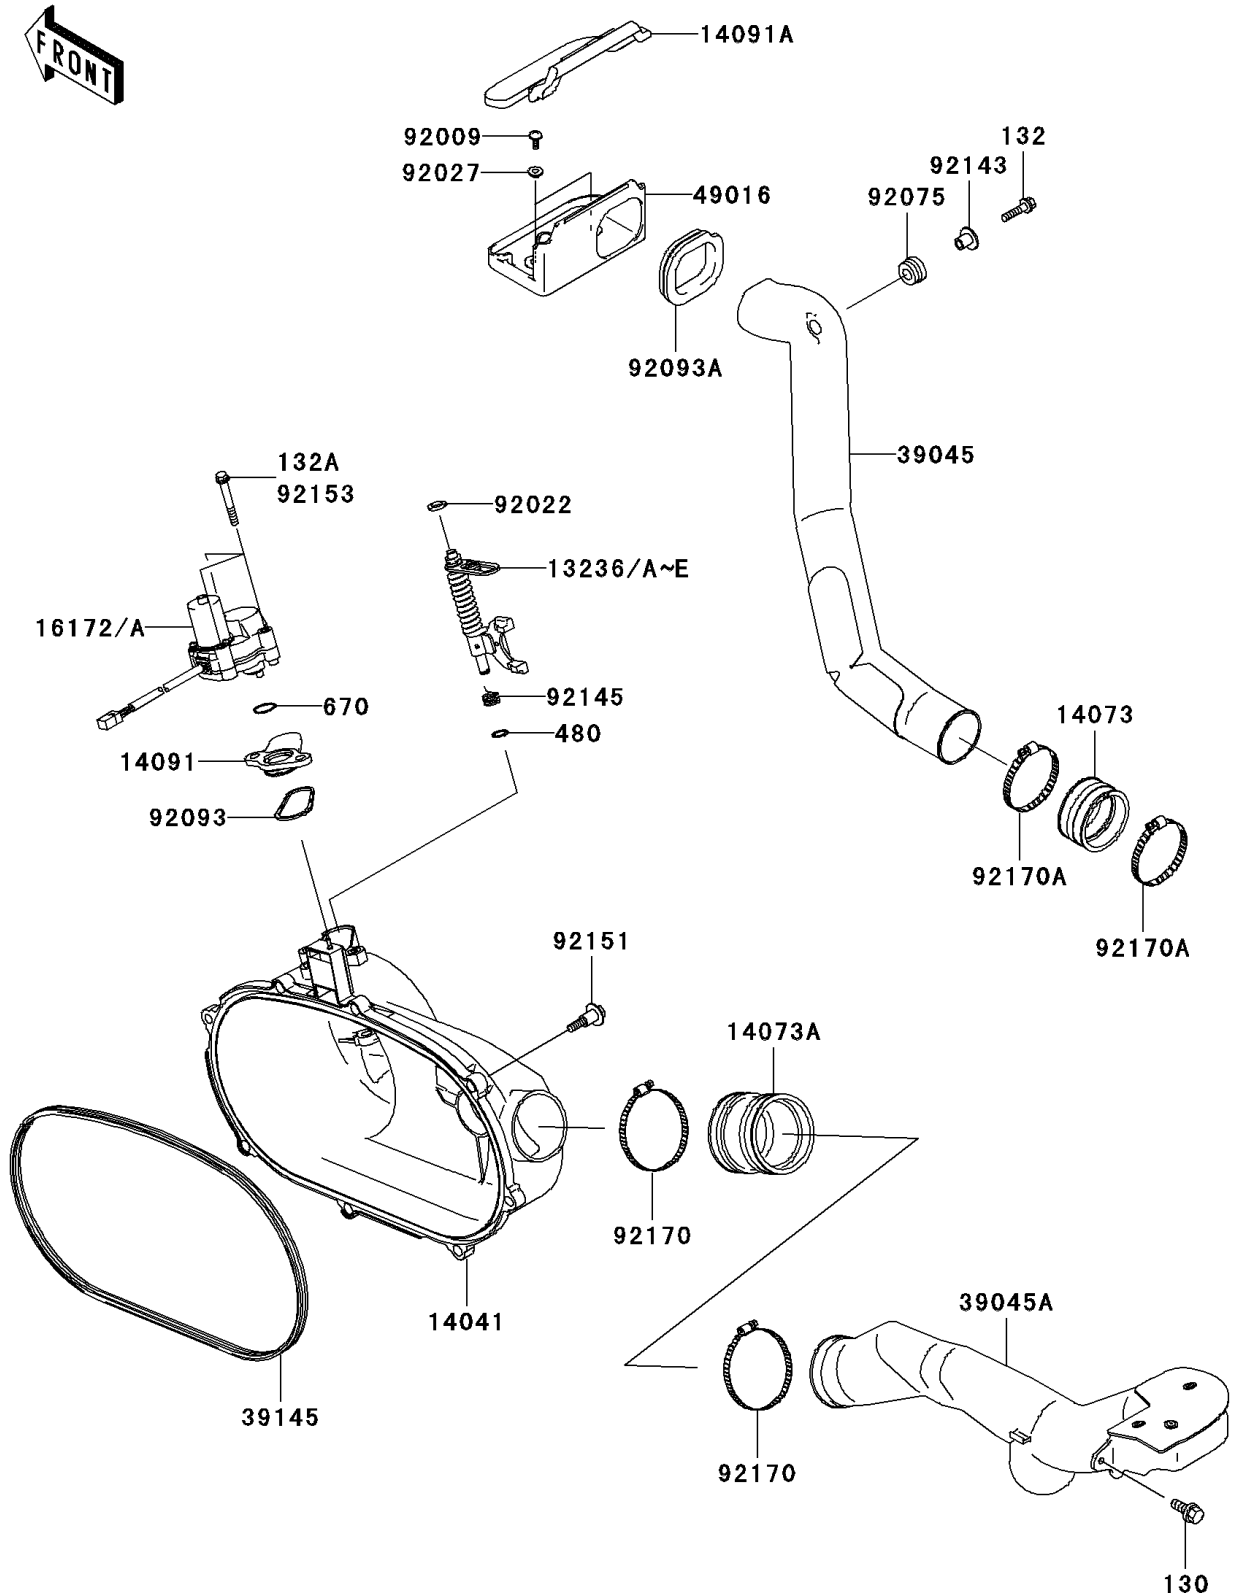

2003 Prairie® 360 4x4 Advantage Classic PARTS DIAGRAM

Converter Cover/Drive Belt

E1393

2003 Prairie® 360 4x4 Advantage Classic PARTS LIST

Converter Cover/Drive Belt

ITEM NAME	PART NUMBER	QUANTITY
BOLT-FLANGED,6X14 (Ref # 130)	130G0614	1
BOLT-FLANGED-SMALL (Ref # 132)	132G0625	1
BOLT-FLANGED-SMALL (Ref # 132A)	132J0650	1
CIRCLIP-TYPE-C,10MM (Ref # 480)	480J1000	1
O RING (Ref # 670)	670D3022	1
LEVER-COMP,YELLOW (Ref # 13236C)	13236-1385	1
LEVER-COMP,GREEN (Ref # 13236D)	13236-1386	1
LEVER-COMP,PAINT LESS (Ref # 13236E)	13236-1387	1
COVER-COMP,BELT CONVERTER (Ref # 14041)	14041-1156	1
DUCT,AIR FILTER JOINT (Ref # 14073)	14073-1775	1
DUCT,JOINT ENGINE COVER (Ref # 14073A)	14073-1805	1
COVER,ENGINE BRAKE (Ref # 14091)	14091-1421	1
COVER,MUDGUARD (Ref # 14091A)	14091-1500	1
ACTUATOR,BELT CONVERTER (Ref # 16172A)	16172-1063	1
DUCT-ASSY,SNORKEL,IN (Ref # 39045)	39045-1067	1
DUCT-ASSY,SNORKEL,EX (Ref # 39045A)	39045-1068	1
TRIM-SEAL (Ref # 39145)	39145-1135	1
COVER-SEAL,BELT CONVERTER (Ref # 49016)	49016-1218	1
SCREW,TAPPING,5X14 (Ref # 92009)	92009-1197	1
WASHER,10.2X16X1 (Ref # 92022)	92022-1829	1
COLLAR,L=4.6 (Ref # 92027)	92027-1168	1
DAMPER,RUBBER (Ref # 92075)	92075-1123	1
SEAL (Ref # 92093)	92093-1548	1
SEAL,COVER MUDGUARD (Ref # 92093A)	92093-1572	1
COLLAR (Ref # 92143)	92143-1353	1
SPRING (Ref # 92145)	92145-1567	1
BOLT (Ref # 92151)	92151-1686	1
CLAMP (Ref # 92170)	92170-1763	1
CLAMP (Ref # 92170A)	92170-1764	1