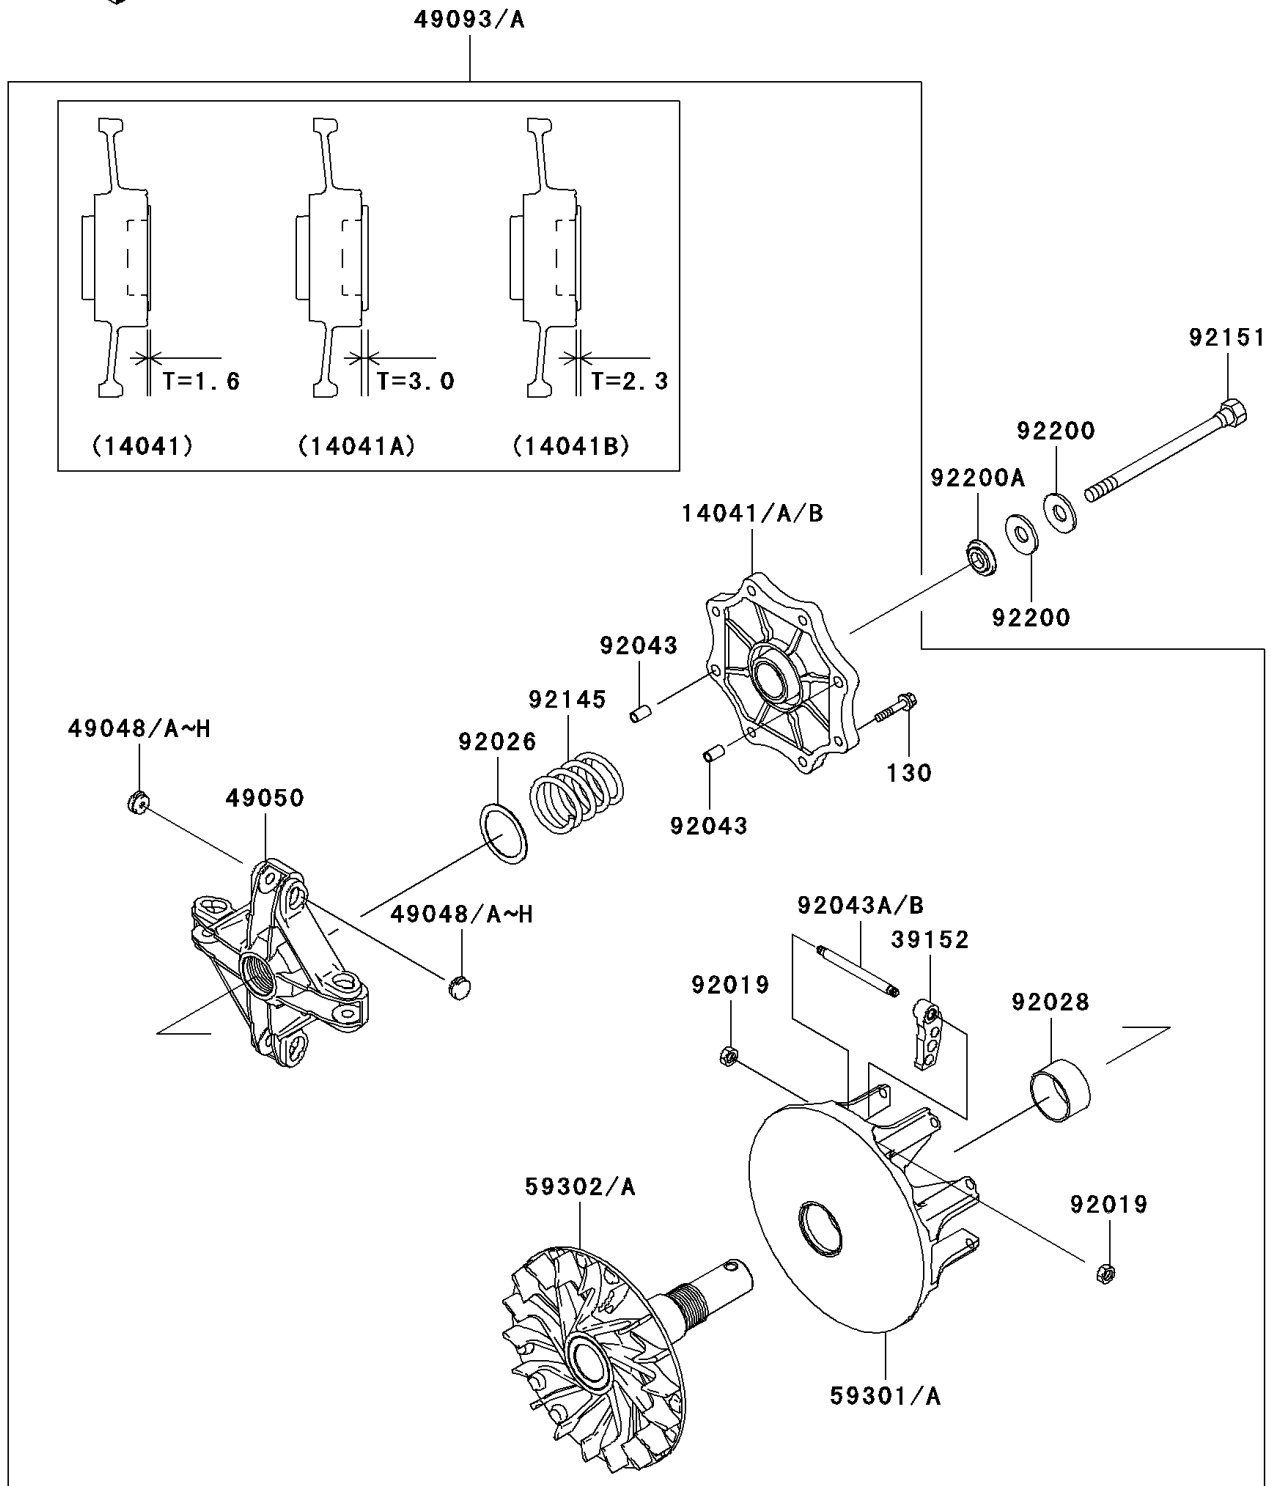

2003 Prairie® 360 4x4 Advantage Classic PARTS DIAGRAM

Drive Converter

E1391

2003 Prairie® 360 4x4 Advantage Classic PARTS LIST

Drive Converter

ITEM NAME	PART NUMBER	QUANTITY
BOLT-FLANGED (Ref # 130)	130T0630	1
COVER-COMP,RED (Ref # 14041)	14041-1159	1
COVER-COMP,BLUE (Ref # 14041A)	14041-1160	1
COVER-COMP,STD (Ref # 14041B)	14041-1161	1
WEIGHT-RAMP (Ref # 39152)	39152-1096	1
SHOE,T=7.2 (Ref # 49048)	49048-1087	1
SHOE,T=7.3 (Ref # 49048A)	49048-1088	1
SHOE,T=7.4 (Ref # 49048B)	49048-1089	1
SHOE,T=7.5 (Ref # 49048C)	49048-1090	1
SHOE,T=7.6 (Ref # 49048D)	49048-1091	1
SHOE,T=7.7 (Ref # 49048E)	49048-1092	1
SHOE,T=7.8 (Ref # 49048F)	49048-1093	1
SHOE,T=7.9 (Ref # 49048G)	49048-1094	1
SHOE,T=8.0 (Ref # 49048H)	49048-1095	1
SPIDER (Ref # 49050)	49050-1081	1
CONVERTER-ASSY-DRIVE (Ref # 49093A)	49093-1075	1
SHEAVE-MOVABLE (Ref # 59301)	59301-1062	1
SHEAVE-COMP (Ref # 59302A)	59302-1106	1
NUT,LOCK,6MM (Ref # 92019)	92019-008	1
SPACER,39X49.5X1.0 (Ref # 92026)	92026-1603	1
BUSHING (Ref # 92028)	92028-1975	1
PIN,6.2X8X14 (Ref # 92043)	92043-1263	1
PIN (Ref # 92043A)	92043-1573	1
SPRING (Ref # 92145)	92145-1465	1
BOLT (Ref # 92151)	92151-1393	1
WASHER,SPRING (Ref # 92200)	92200-1504	1
WASHER (Ref # 92200A)	92200-1634	1