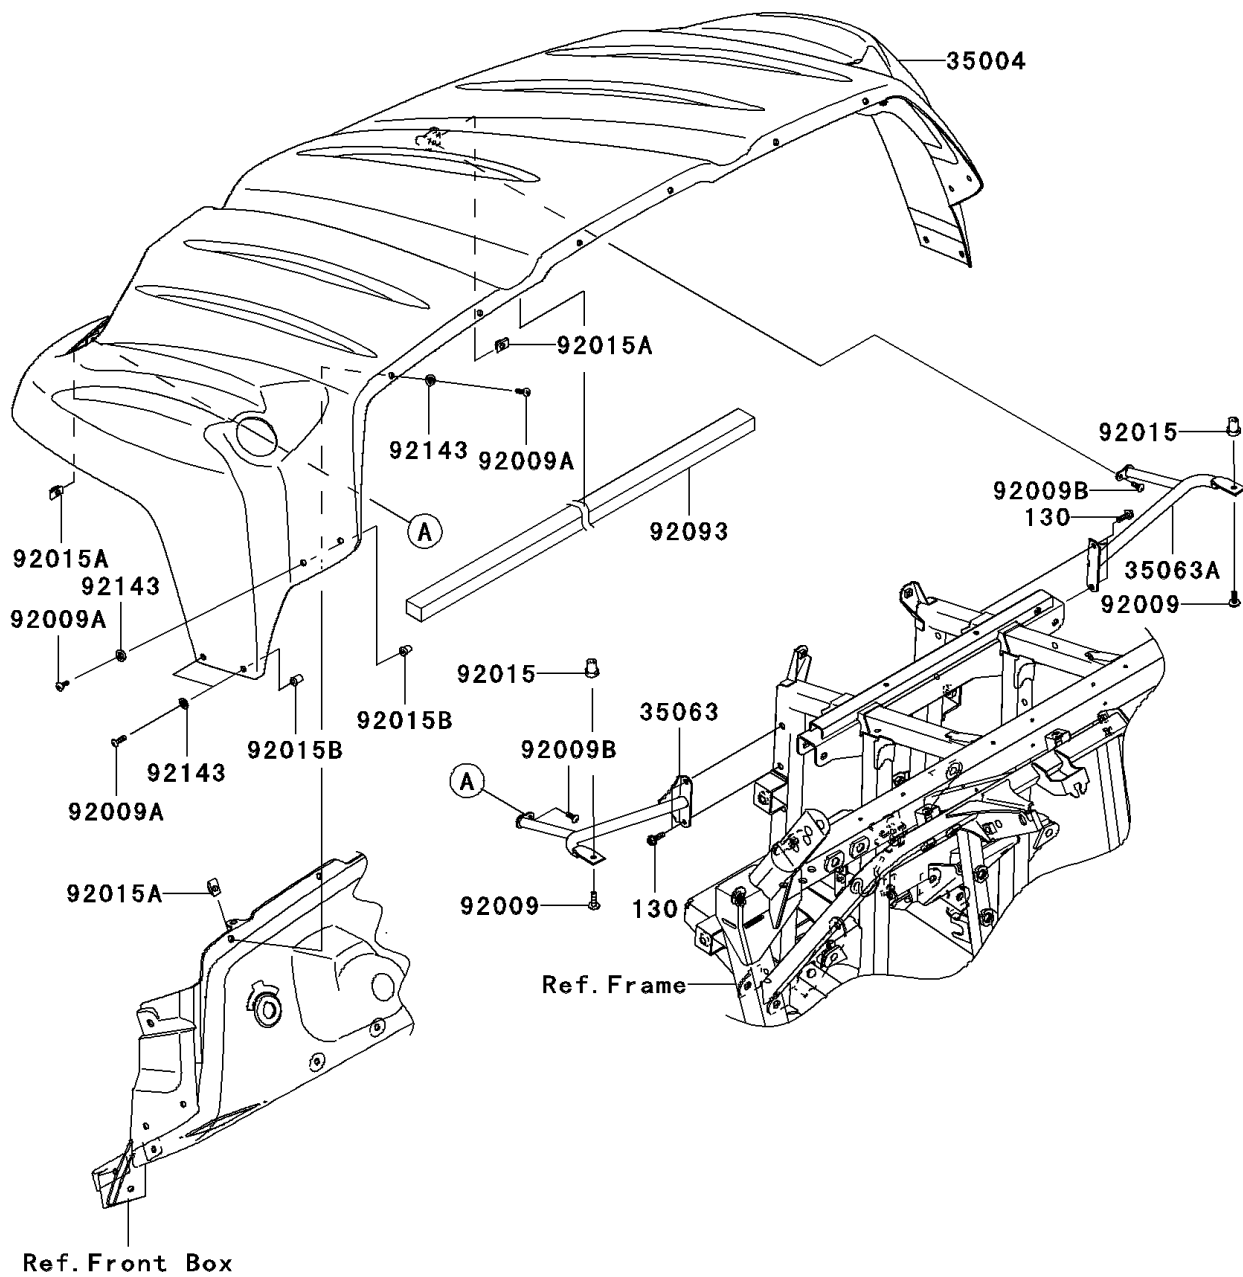

2008 Teryx® 750 4x4 PARTS DIAGRAM

Front Fender(s)

F2171

2008 Teryx® 750 4x4 PARTS LIST

Front Fender(s)

| ITEM NAME | PART NUMBER | QUANTITY |
|--------------------------------------|----------------|----------|
| BOLT-FLANGED,6X20 (Ref # 130) | 130CA0620 | 1 |
| FENDER-FRONT,C.H.GREEN (Ref # 35004) | 35004-0077-826 | 1 |
| STAY,FRONT FENDER,LH (Ref # 35063) | 35063-0420 | 1 |
| STAY,FRONT FENDER,RH (Ref # 35063A) | 35063-0421 | 1 |
| SCREW,6X22,BLACK (Ref # 92009) | 92009-1256 | 1 |
| SCREW,5X20,BLACK (Ref # 92009A) | 92009-1656 | 1 |
| SCREW,5X16 (Ref # 92009B) | 92009-3797 | 1 |
| NUT,RUBBER,6MM (Ref # 92015) | 92015-1692 | 1 |
| NUT,5MM (Ref # 92015A) | 92015-1710 | 1 |
| NUT,WELL,5MM (Ref # 92015B) | 92015-1757 | 1 |
| SEAL (Ref # 92093) | 92093-0141 | 1 |
| COLLAR (Ref # 92143) | 92143-1087 | 1 |