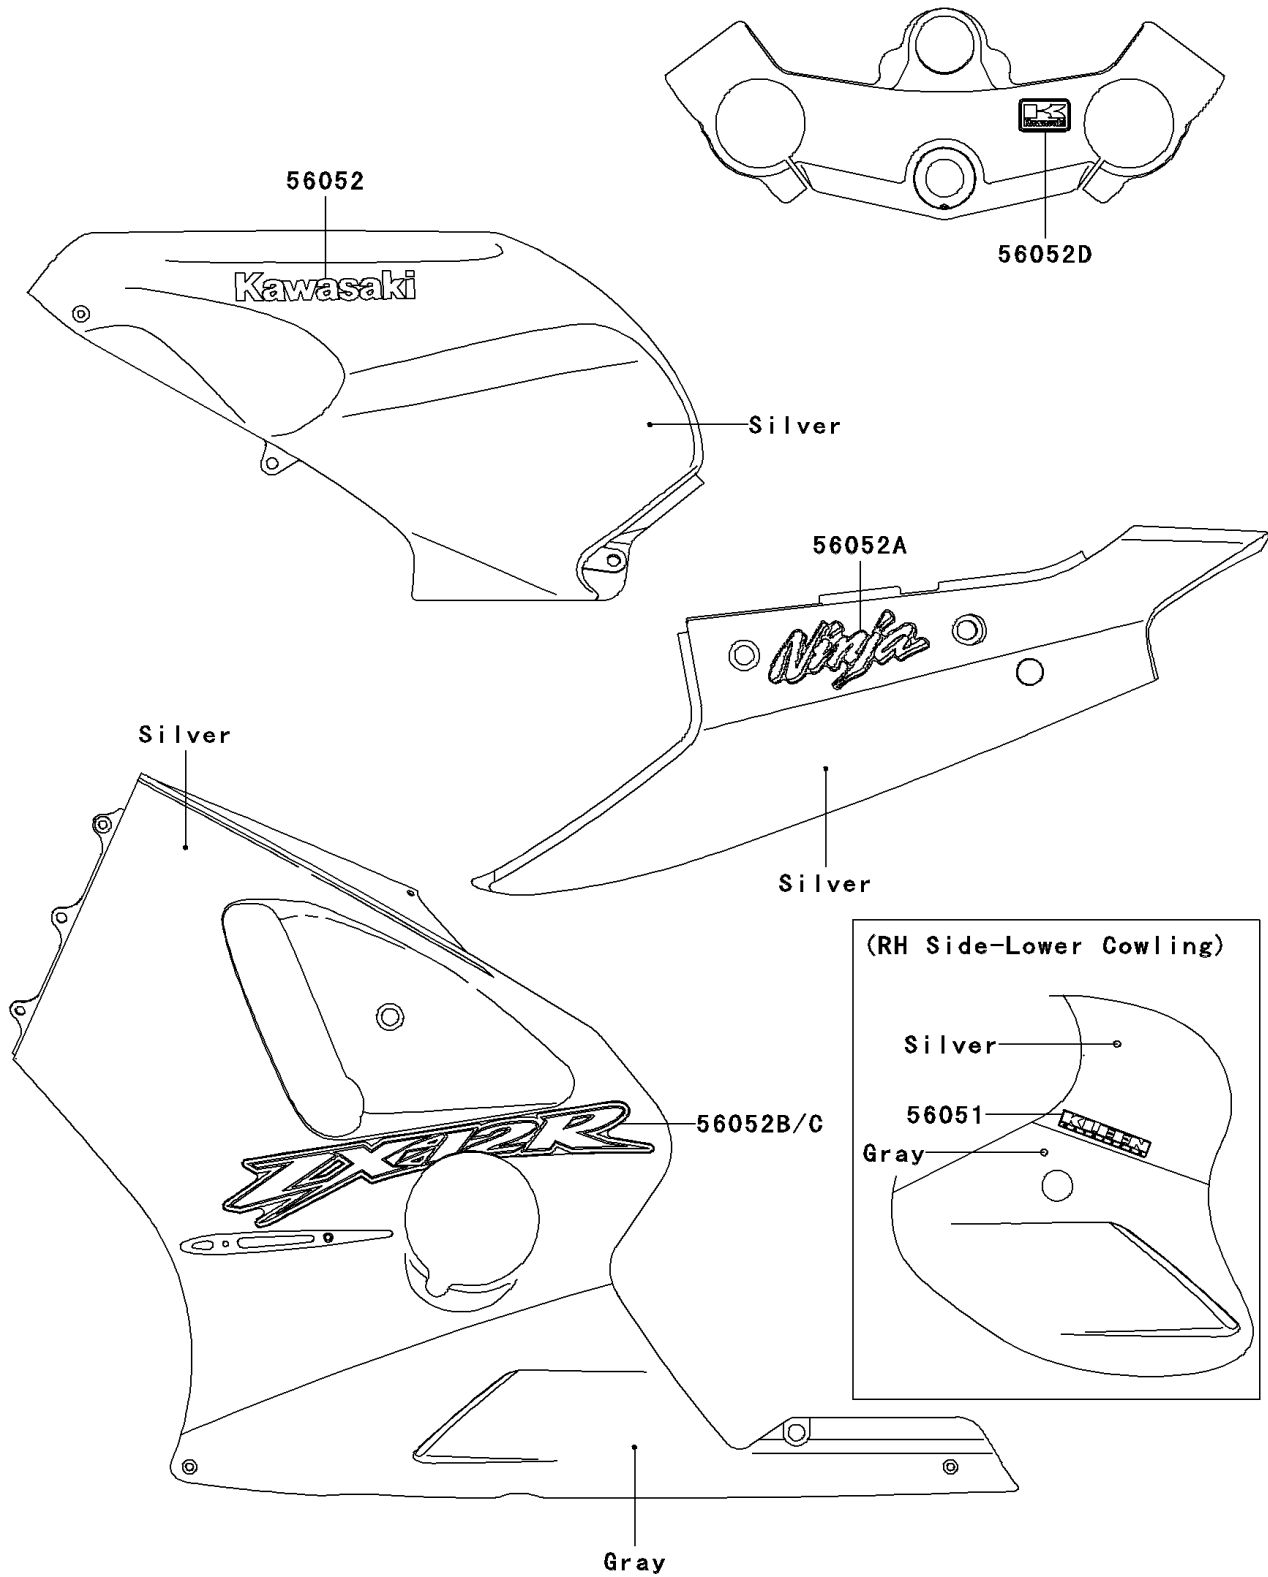

2001 NINJA® ZX™-12R PARTS DIAGRAM

Decals(Silver)

F2861B

2001 NINJA® ZX™-12R PARTS LIST

Decals(Silver)

ITEM NAME	PART NUMBER	QUANTITY
MARK,LWR COWLING,KLEEN (Ref # 56051)	56051-1801	1
MARK,FUEL TANK COVER,KAWASAKI (Ref # 56052)	56052-1173	1
MARK,SEAT COVER,NINJA (Ref # 56052A)	56052-1176	1
MARK,LWR COWLING,RH,ZX-12R (Ref # 56052B)	56052-1177	1
MARK,LWR COWLING,LH,ZX-12R (Ref # 56052C)	56052-1188	1
MARK,K.KAWASAKI (Ref # 56052D)	56052-1202	1