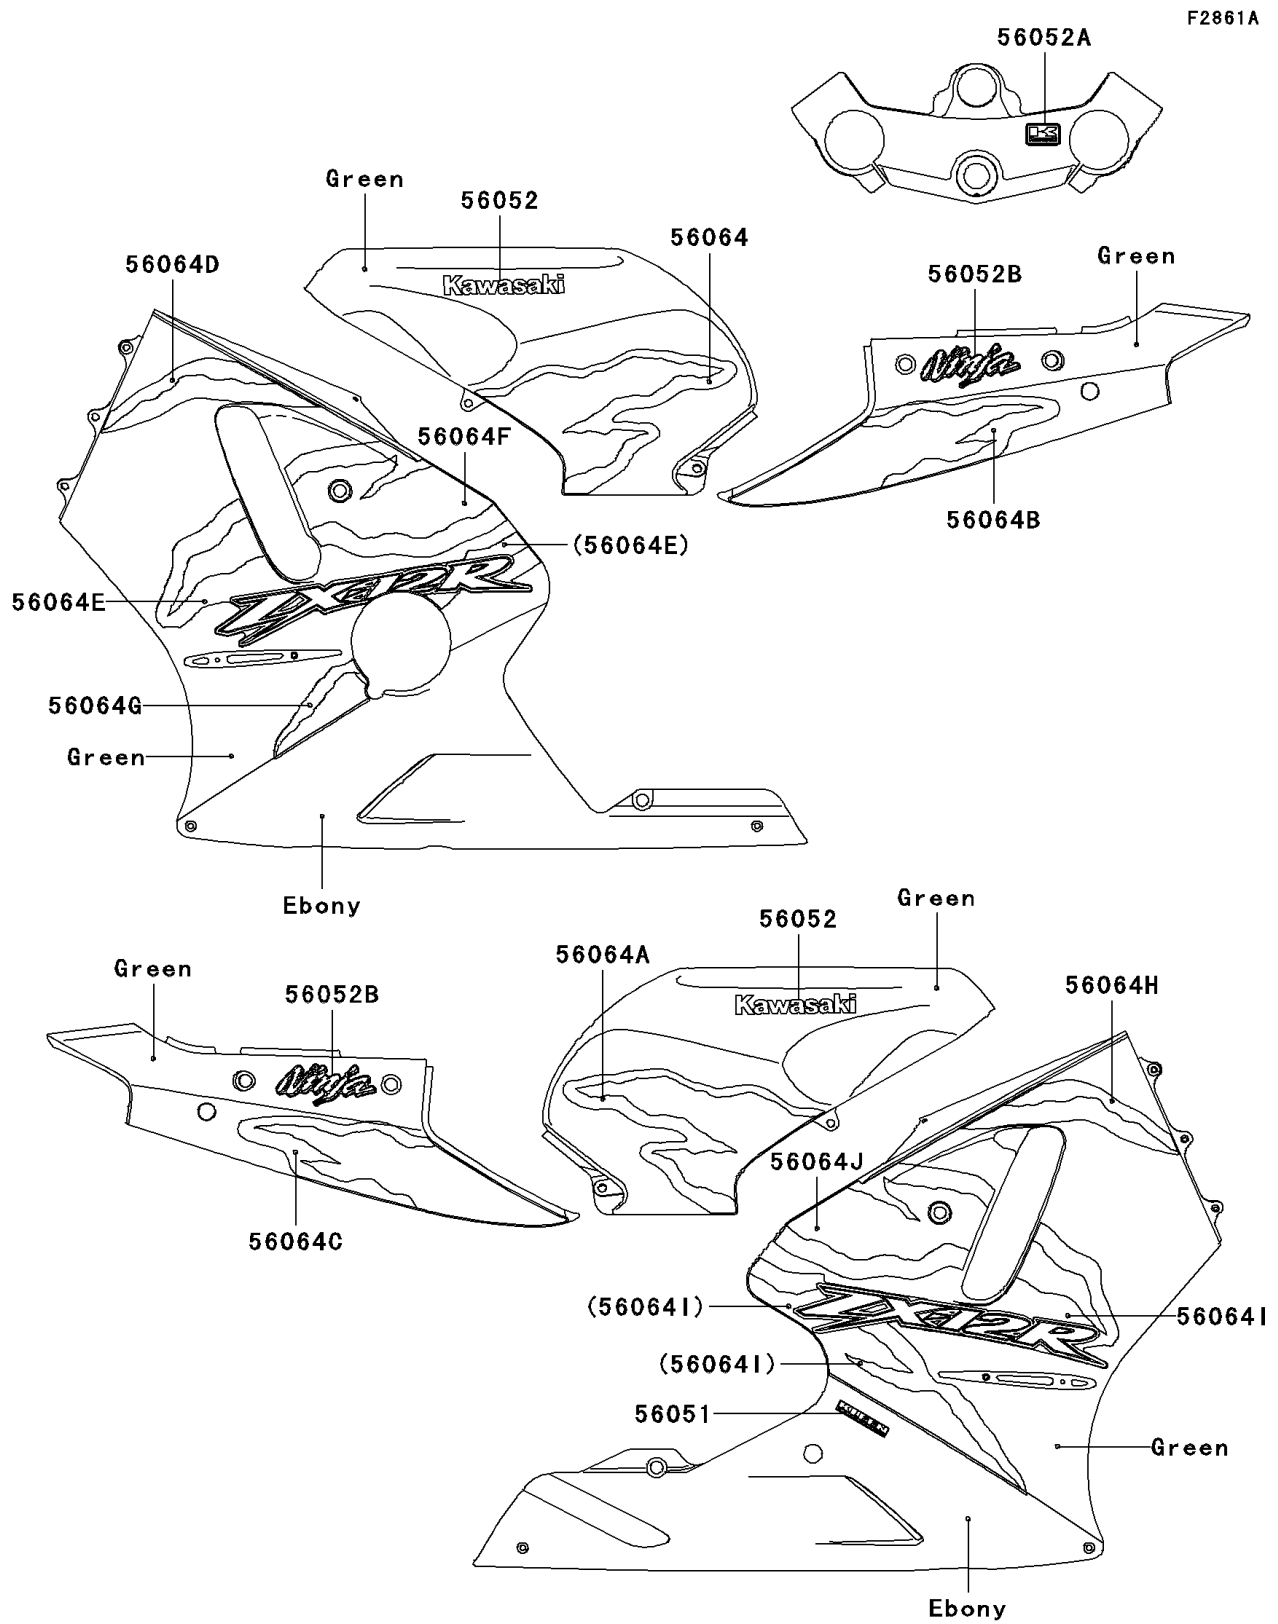

2001 NINJA® ZX™-12R PARTS DIAGRAM

Decals(Green)

2001 NINJA® ZX™-12R PARTS LIST

Decals(Green)

ITEM NAME	PART NUMBER	QUANTITY
MARK,LWR COWLING,KLEEN (Ref # 56051)	56051-1801	1
MARK,FUEL TANK COVER,KAWASAKI (Ref # 56052)	56052-1173	1
MARK,K.KAWASAKI (Ref # 56052A)	56052-1202	1
MARK,SEAT COVER,NINJA (Ref # 56052B)	56052-1426	1
PATTERN,FUEL TANK COVER,LH (Ref # 56064)	56064-1607	1
PATTERN,FUEL TANK COVER,RH (Ref # 56064A)	56064-1608	1
PATTERN,SEAT COVER,LH (Ref # 56064B)	56064-1609	1
PATTERN,SEAT COVER,RH (Ref # 56064C)	56064-1610	1
PATTERN,LWR COWLING,UPP,LH (Ref # 56064D)	56064-1611	1
PATTERN,LWR COWLING,LWR,FR,LH (Ref # 56064E)	56064-1612	1
PATTERN,LWR COWLING,CNT,LH (Ref # 56064F)	56064-1613	1
PATTERN,LWR COWLING,LWR,RR,LH (Ref # 56064G)	56064-1614	1
PATTERN,LWR COWLING,UPP,RH (Ref # 56064H)	56064-1615	1
PATTERN,LWR COWLING,LWR,RH (Ref # 56064I)	56064-1616	1
PATTERN,LWR COWLING,CNT,RH (Ref # 56064J)	56064-1617	1