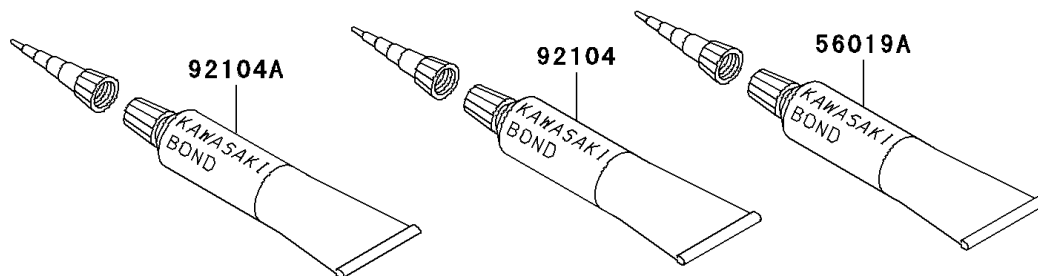

2001 NINJA® ZX™-12R PARTS DIAGRAM

Owner's Tools

56007

F2810

2001 NINJA® ZX™-12R PARTS LIST

Owner's Tools

ITEM NAME	PART NUMBER	QUANTITY
GAUGE,AIR,350KPA/50PSI (Ref # 52005)	52005-1142	1
TOOL-KIT (Ref # 56007)	56007-1427	1
BAG,TOOL (Ref # 56008)	56008-006	1
THREE BOND TB1211,HT/RS,WHITE (Ref # 56019A)	56019-120	1
GASKET-LIQUID,TUBE,100G,BLACK (Ref # 92104)	92104-1003	1
GASKET-LIQUID (Ref # 92104A)	92104-1066	1
GRIP-SCREW DRIVER (Ref # 92106)	92106-1001	1
TOOL-DRIVER,#3PHILLIPS (Ref # 92107)	92107-1002	1
TOOL-DRIVER,#2PHILLIPS&SLOT (Ref # 92107A)	92107-1052	1
TOOL-WRENCH,ALLEN,5MM (Ref # 92110)	92110-1015	1
TOOL-WRENCH,OPEN END,10X12 (Ref # 92110A)	92110-1038	1
TOOL-WRENCH,OPEN END,14X17 (Ref # 92110B)	92110-1045	1
TOOL-WRENCH,BOX,16MM (Ref # 92110C)	92110-1132	1
TOOL-WRENCH,ALLEN,3MM (Ref # 92110D)	92110-1140	1
TOOL-WRENCH,BOX END,32MM (Ref # 92110E)	92110-1161	1
TOOL-WRENCH,BOX,8MM (Ref # 92110F)	92110-1174	1
TOOL-WRENCH,ALLEN,4MM (Ref # 92110G)	92110-3703	1
TOOL-BAR,BOX END WRENCH (Ref # 92111)	92111-1051	1
TOOL-PLIERS (Ref # 92112)	92112-003	1
TOOL-WRENCH,OPEN END,8X10 (Ref # 92126)	92126-001	1
TOOL-WRENCH,ALLEN,6MM (Ref # 92127)	92127-003	1