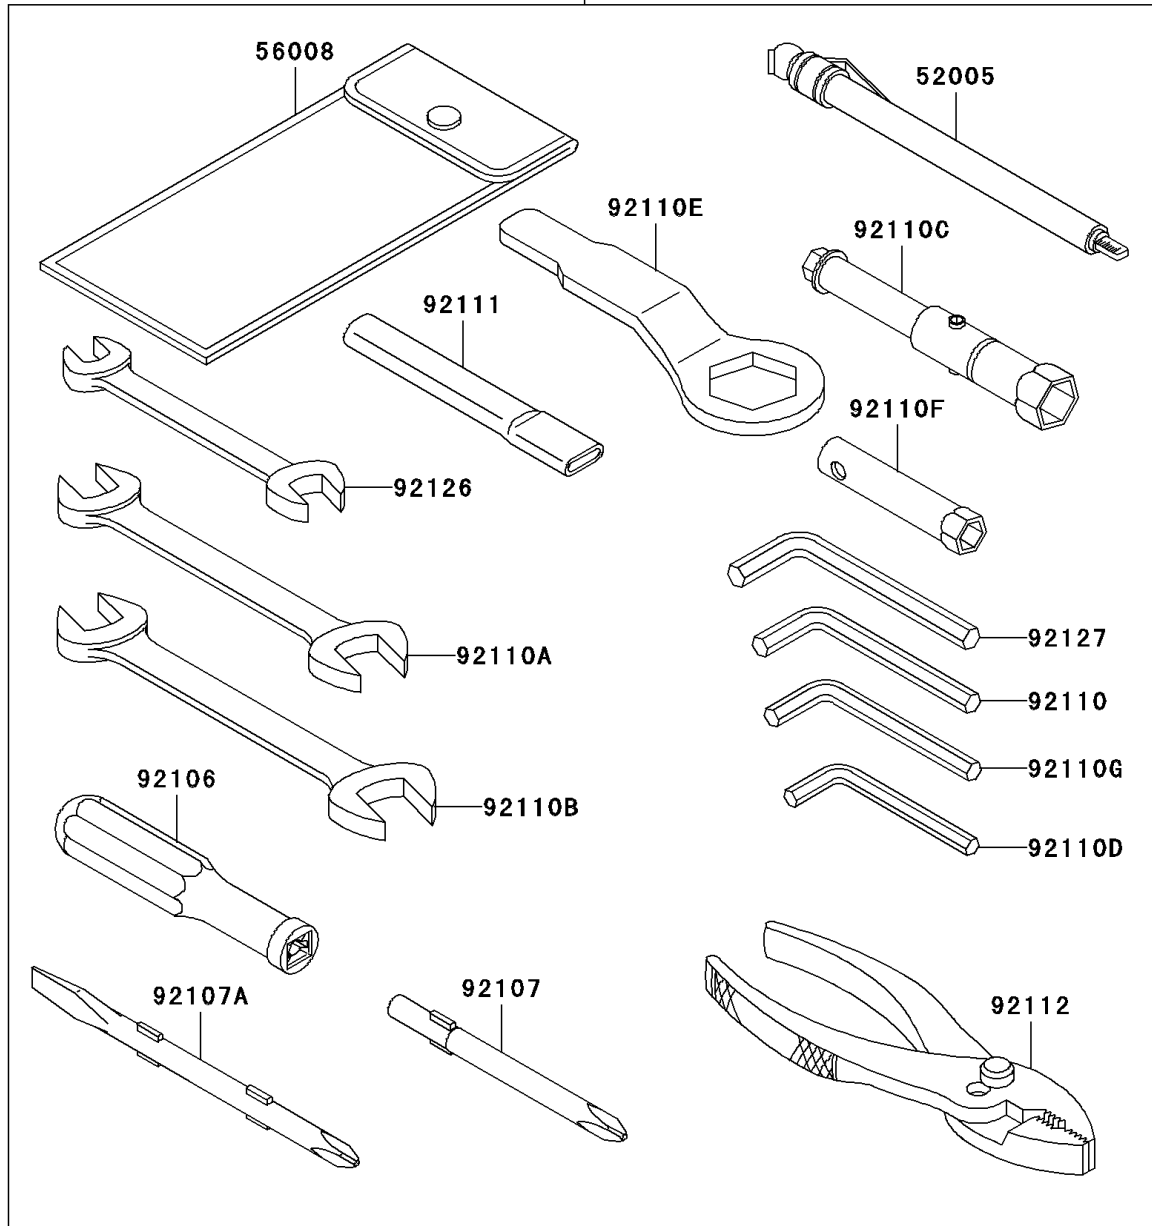

2001 NINJA® ZX™-12R PARTS DIAGRAM

Owner's Tools

56007

F2810

2001 NINJA® ZX™-12R PARTS LIST

Owner's Tools

ITEM NAME	PART NUMBER	QUANTITY
GAUGE,AIR,350KPA/50PSI (Ref # 52005)	52005-1142	1
TOOL-KIT (Ref # 56007)	56007-1427	1
BAG,TOOL (Ref # 56008)	56008-006	1
THREE BOND TB1211,HT/RS,WHITE (Ref # 56019A)	56019-120	1
GASKET-LIQUID,TUBE,100G,BLACK (Ref # 92104)	92104-1003	1
GASKET-LIQUID (Ref # 92104A)	92104-1066	1
GRIP-SCREW DRIVER (Ref # 92106)	92106-1001	1
TOOL-DRIVER,#3PHILLIPS (Ref # 92107)	92107-1002	1
TOOL-DRIVER,#2PHILLIPS&SLOT (Ref # 92107A)	92107-1052	1
TOOL-WRENCH,ALLEN,5MM (Ref # 92110)	92110-1015	1
TOOL-WRENCH,OPEN END,10X12 (Ref # 92110A)	92110-1038	1
TOOL-WRENCH,OPEN END,14X17 (Ref # 92110B)	92110-1045	1
TOOL-WRENCH,BOX,16MM (Ref # 92110C)	92110-1132	1
TOOL-WRENCH,ALLEN,3MM (Ref # 92110D)	92110-1140	1
TOOL-WRENCH,BOX END,32MM (Ref # 92110E)	92110-1161	1
TOOL-WRENCH,BOX,8MM (Ref # 92110F)	92110-1174	1
TOOL-WRENCH,ALLEN,4MM (Ref # 92110G)	92110-3703	1
TOOL-BAR,BOX END WRENCH (Ref # 92111)	92111-1051	1
TOOL-PLIERS (Ref # 92112)	92112-003	1
TOOL-WRENCH,OPEN END,8X10 (Ref # 92126)	92126-001	1
TOOL-WRENCH,ALLEN,6MM (Ref # 92127)	92127-003	1