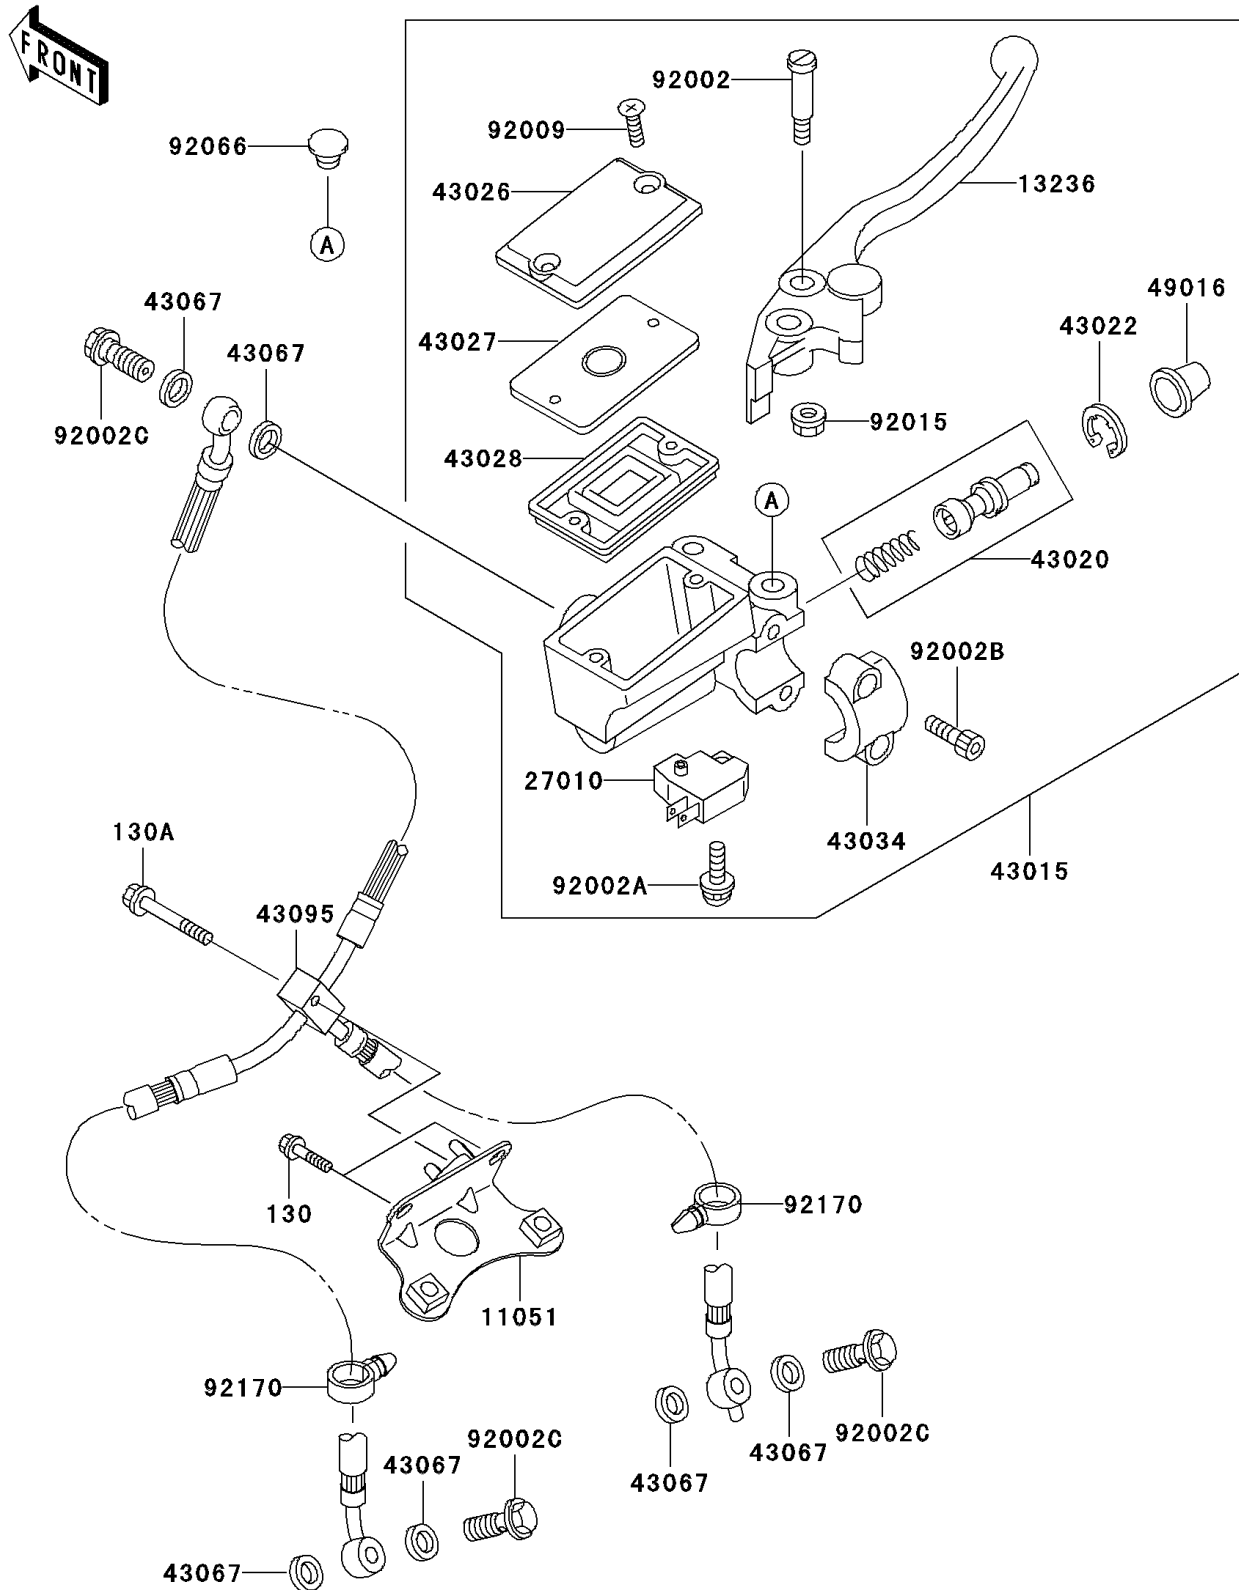

2001 NINJA® ZX™-12R PARTS DIAGRAM

Front Master Cylinder

F2291

2001 NINJA® ZX™-12R PARTS LIST

Front Master Cylinder

ITEM NAME	PART NUMBER	QUANTITY
BOLT-FLANGED (Ref # 130)	130J0612	1
BOLT-FLANGED,6X25 (Ref # 130A)	130J0625	1
BRACKET,3WAY JOINT (Ref # 11051)	11051-1479	1
LEVER-COMP,FRONT BRAKE (Ref # 13236)	13236-1337	1
SWITCH,BRAKE (Ref # 27010)	27010-1170	1
CYLINDER-ASSY-MASTER,FR (Ref # 43015)	43015-1648	1
PISTON-COMP-BRAKE,FR (Ref # 43020)	43020-1054	1
STOPPER-BRAKE,PISTON (Ref # 43022)	43022-1010	1
CAP-BRAKE (Ref # 43026)	43026-1076	1
PLATE-DIAPHRAGM (Ref # 43027)	43027-1055	1
DIAPHRAGM,MASTER CYLINDER (Ref # 43028)	43028-1058	1
HOLDER-BRAKE,MASTER CYLINDER (Ref # 43034)	43034-1053	1
WASHER,10.5X15X1.5 (Ref # 43067)	43067-001	1
HOSE-BRAKE,FR (Ref # 43095)	43095-1160	1
COVER-SEAL,MASTER CYLINDER (Ref # 49016)	49016-1044	1
BOLT,LEVER SET,BLACK (Ref # 92002)	92002-1322	1
BOLT,SCREW,4X12 (Ref # 92002A)	92002-1323	1
BOLT,SOCKET,6X20,BLACK (Ref # 92002B)	92002-1324	1
BOLT,OIL,L=23 (Ref # 92002C)	92002-1888	1
SCREW,4MM (Ref # 92009)	92009-1458	1
NUT,FLANGED,6MM,BLACK (Ref # 92015)	92015-1233	1
PLUG,9.5X8,POLYETHYLENE (Ref # 92066)	92066-1077	1
CLAMP (Ref # 92170)	92170-1067	1