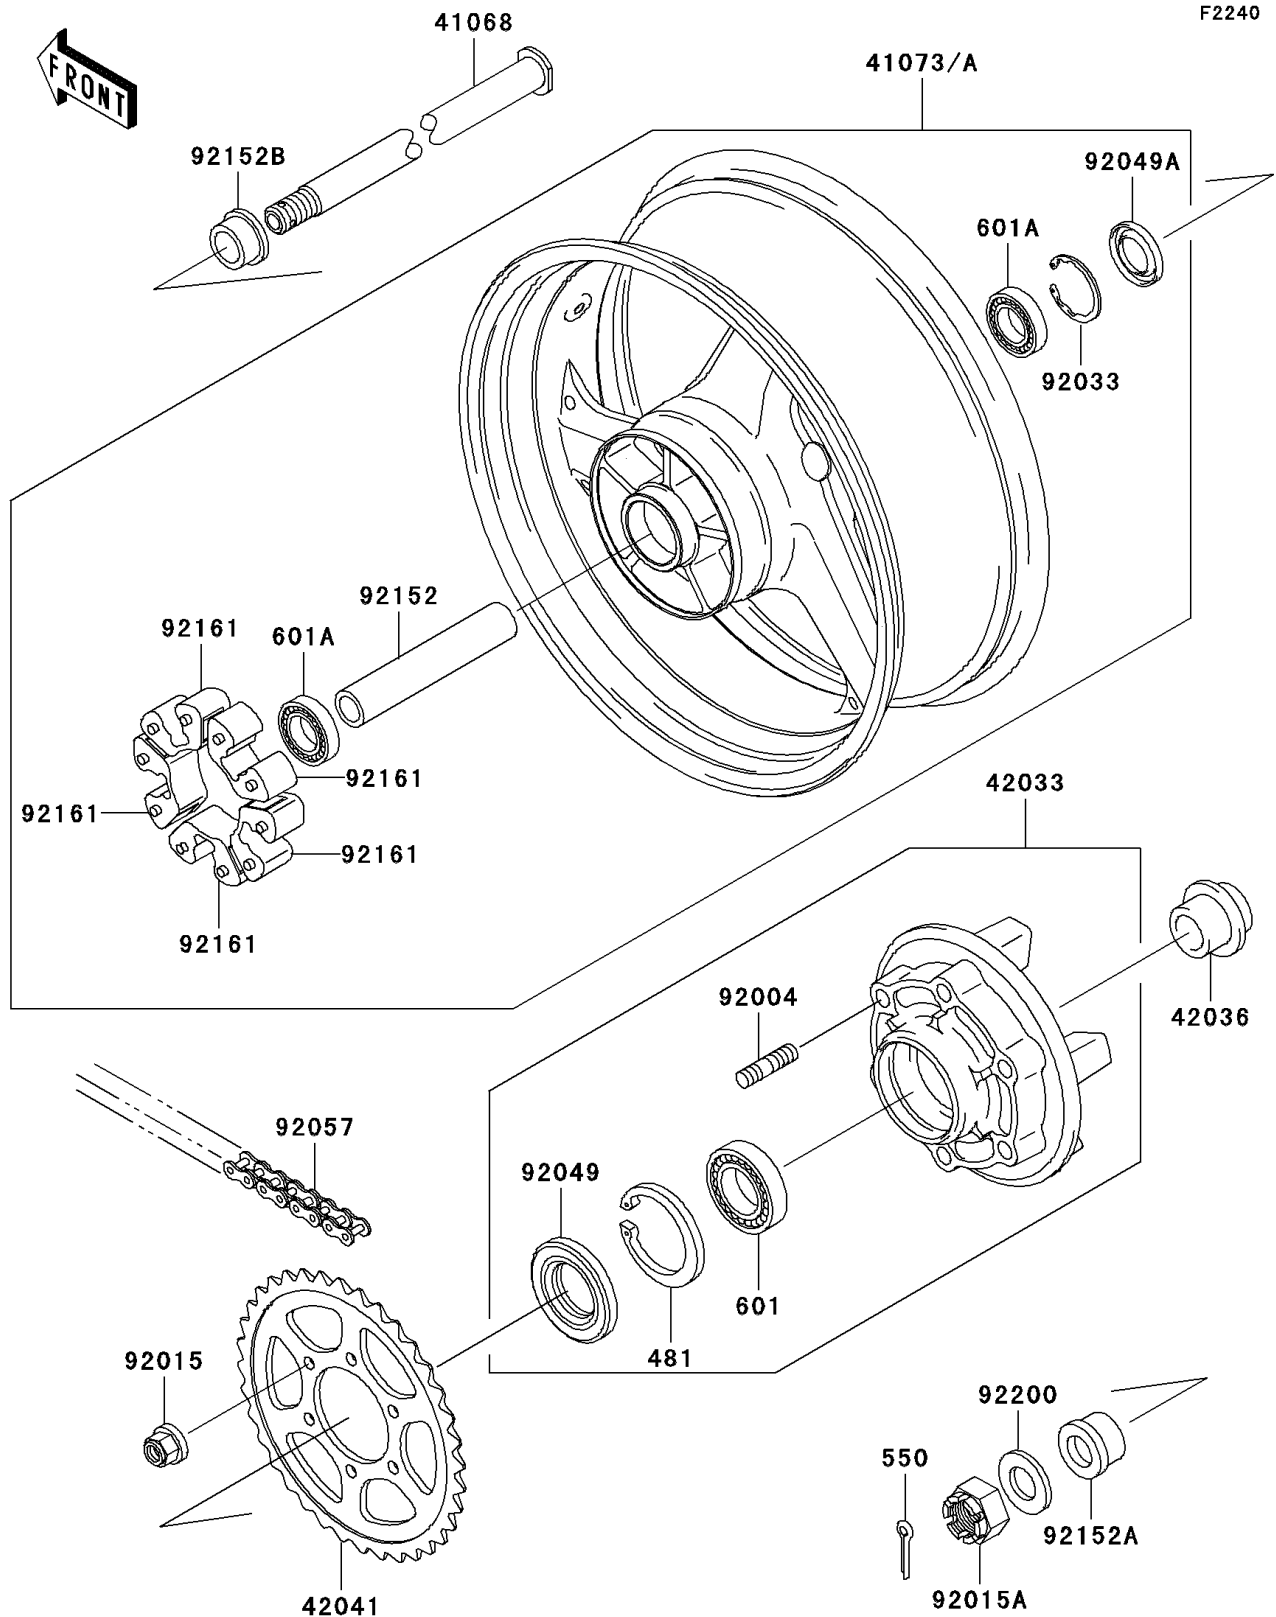

2001 NINJA® ZX™-12R PARTS DIAGRAM

Rear Wheel/Chain

2001 NINJA® ZX™-12R PARTS LIST

Rear Wheel/Chain

ITEM NAME	PART NUMBER	QUANTITY
CIRCLIP (Ref # 481)	481J5500	1
PIN-COTTER,4.0X40 (Ref # 550)	550D4040	1
BEARING-BALL,#6006G (Ref # 601)	601B6006G	1
BEARING-BALL (Ref # 601A)	601B6205UU	1
AXLE,RR (Ref # 41068)	41068-1416	1
WHEEL-ASSY,RR,C.GRAY (Ref # 41073)	41073-1651-DH	1
COUPLING-ASSY,RR HUB (Ref # 42033)	42033-1203	1
SLEEVE,RR HUB,L=22 (Ref # 42036)	42036-1279	1
SPROCKET-HUB,46T (Ref # 42041)	42041-1523	1
STUD,10X19 (Ref # 92004)	92004-1275	1
NUT,FLANGED,10MM (Ref # 92015)	92015-1335	1
NUT,CASTLE,24MM (Ref # 92015A)	92015-1844	1
RING-SNAP,52MM (Ref # 92033)	92033-1043	1
SEAL-OIL,PJN40556 (Ref # 92049)	92049-1263	1
SEAL-OIL,RR HUB,L=159 (Ref # 92049A)	92049-1375	1
CHAIN,DRIVE,DID50ZVM3X116L (Ref # 92057)	92057-1477	1
COLLAR,RR HUB,L=152.5 (Ref # 92152)	92152-1080	1
COLLAR,RR AXLE,LH,L=16.5 (Ref # 92152A)	92152-1181	1
COLLAR,RR AXLE,RH,L=16 (Ref # 92152B)	92152-1246	1
DAMPER,SHOCK,RR HUB (Ref # 92161)	92161-1069	1
WASHER,25.5X38X3.2 (Ref # 92200)	92200-1479	1
WHEEL-ASSY,RR,M.L.BLUE (Ref # 41073A)	41073-1651-E7	1