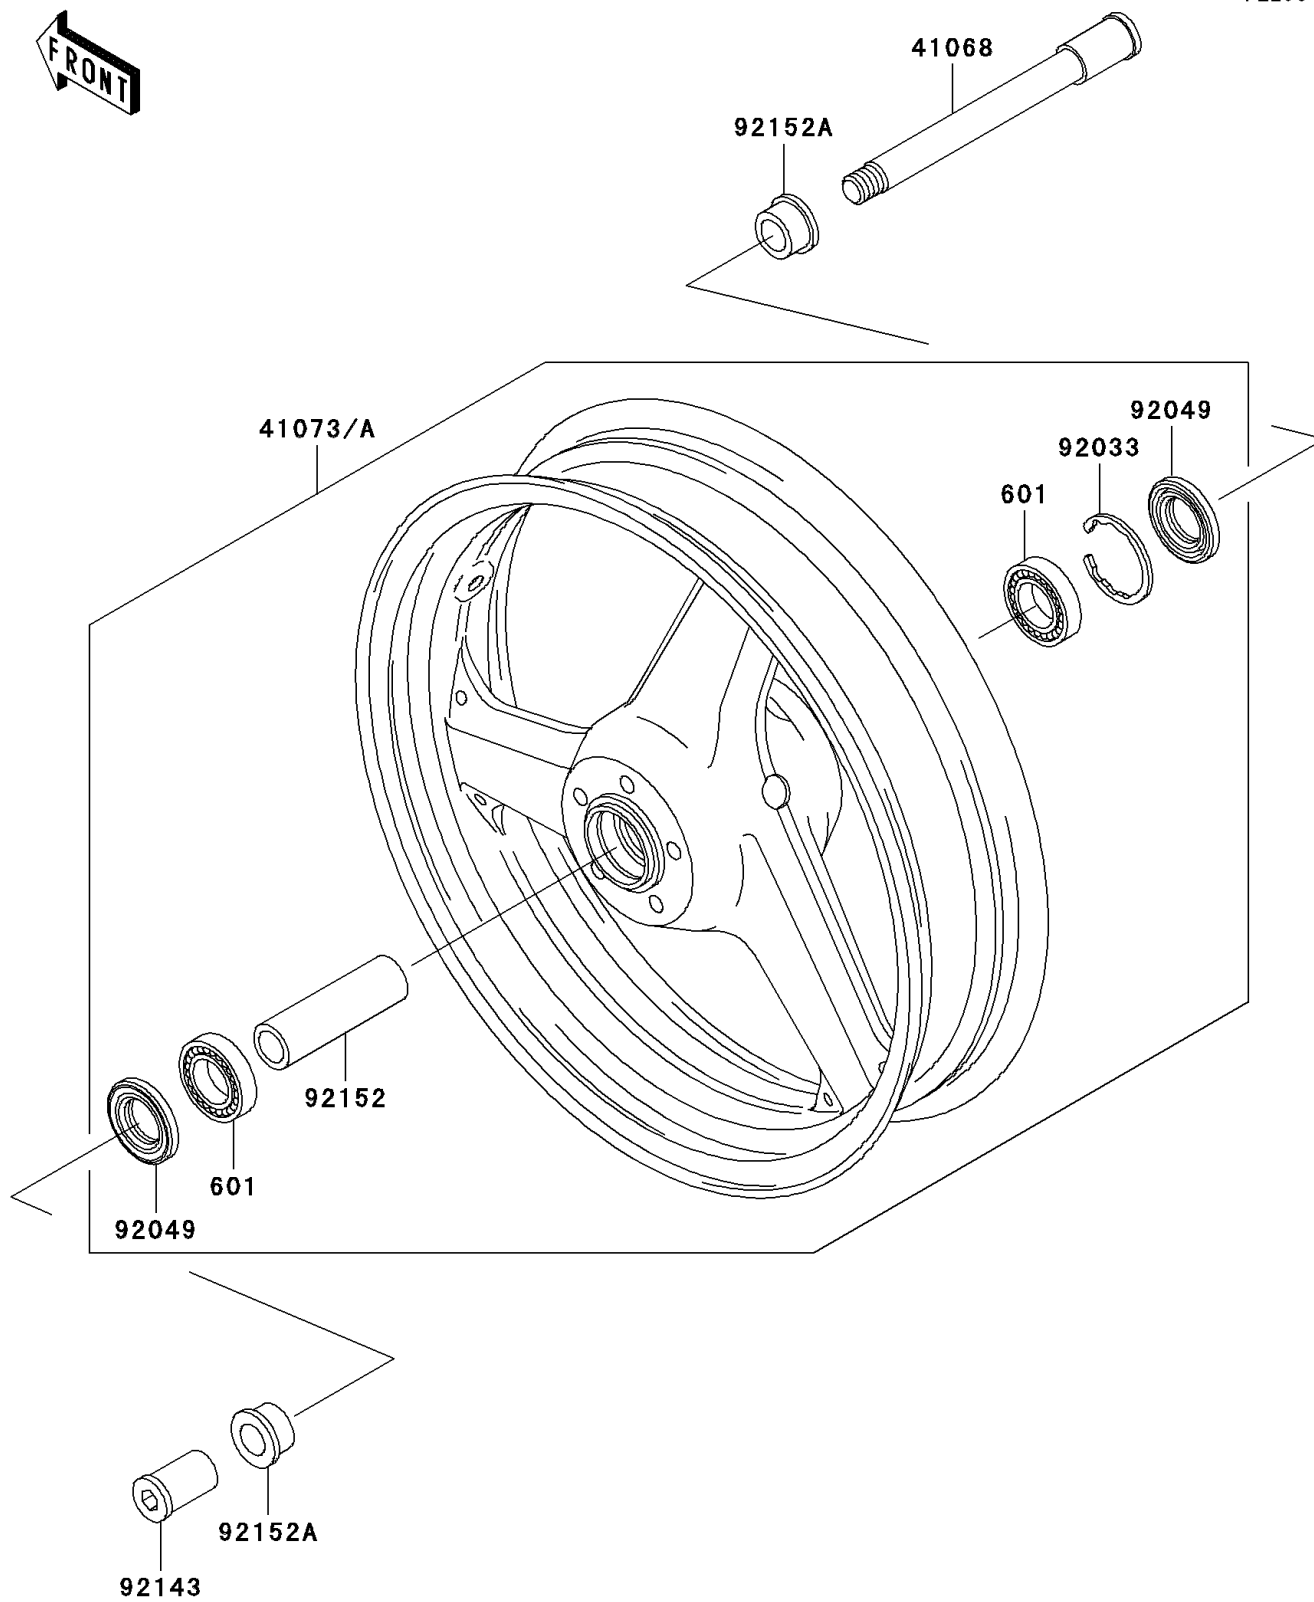

2001 NINJA® ZX™-12R PARTS DIAGRAM

Front Wheel

F2230

2001 NINJA® ZX™-12R PARTS LIST

Front Wheel

ITEM NAME	PART NUMBER	QUANTITY
BEARING-BALL,#6005UU (Ref # 601)	601B6005UU	1
AXLE,FR (Ref # 41068)	41068-1426	1
WHEEL-ASSY,FR,C.GRAY (Ref # 41073)	41073-1652-DH	1
RING-SNAP,47MM (Ref # 92033)	92033-1042	1
SEAL-OIL,BJN 32 47 5 (Ref # 92049)	92049-1377	1
COLLAR,FR AXLE,LH,L=44.5 (Ref # 92143)	92143-1478	1
COLLAR,FR HUB,L=98 (Ref # 92152)	92152-1079	1
COLLAR,FR AXLE,L=21.5 (Ref # 92152A)	92152-1251	1
WHEEL-ASSY,FR,M.L.BLUE (Ref # 41073A)	41073-1652-E7	1