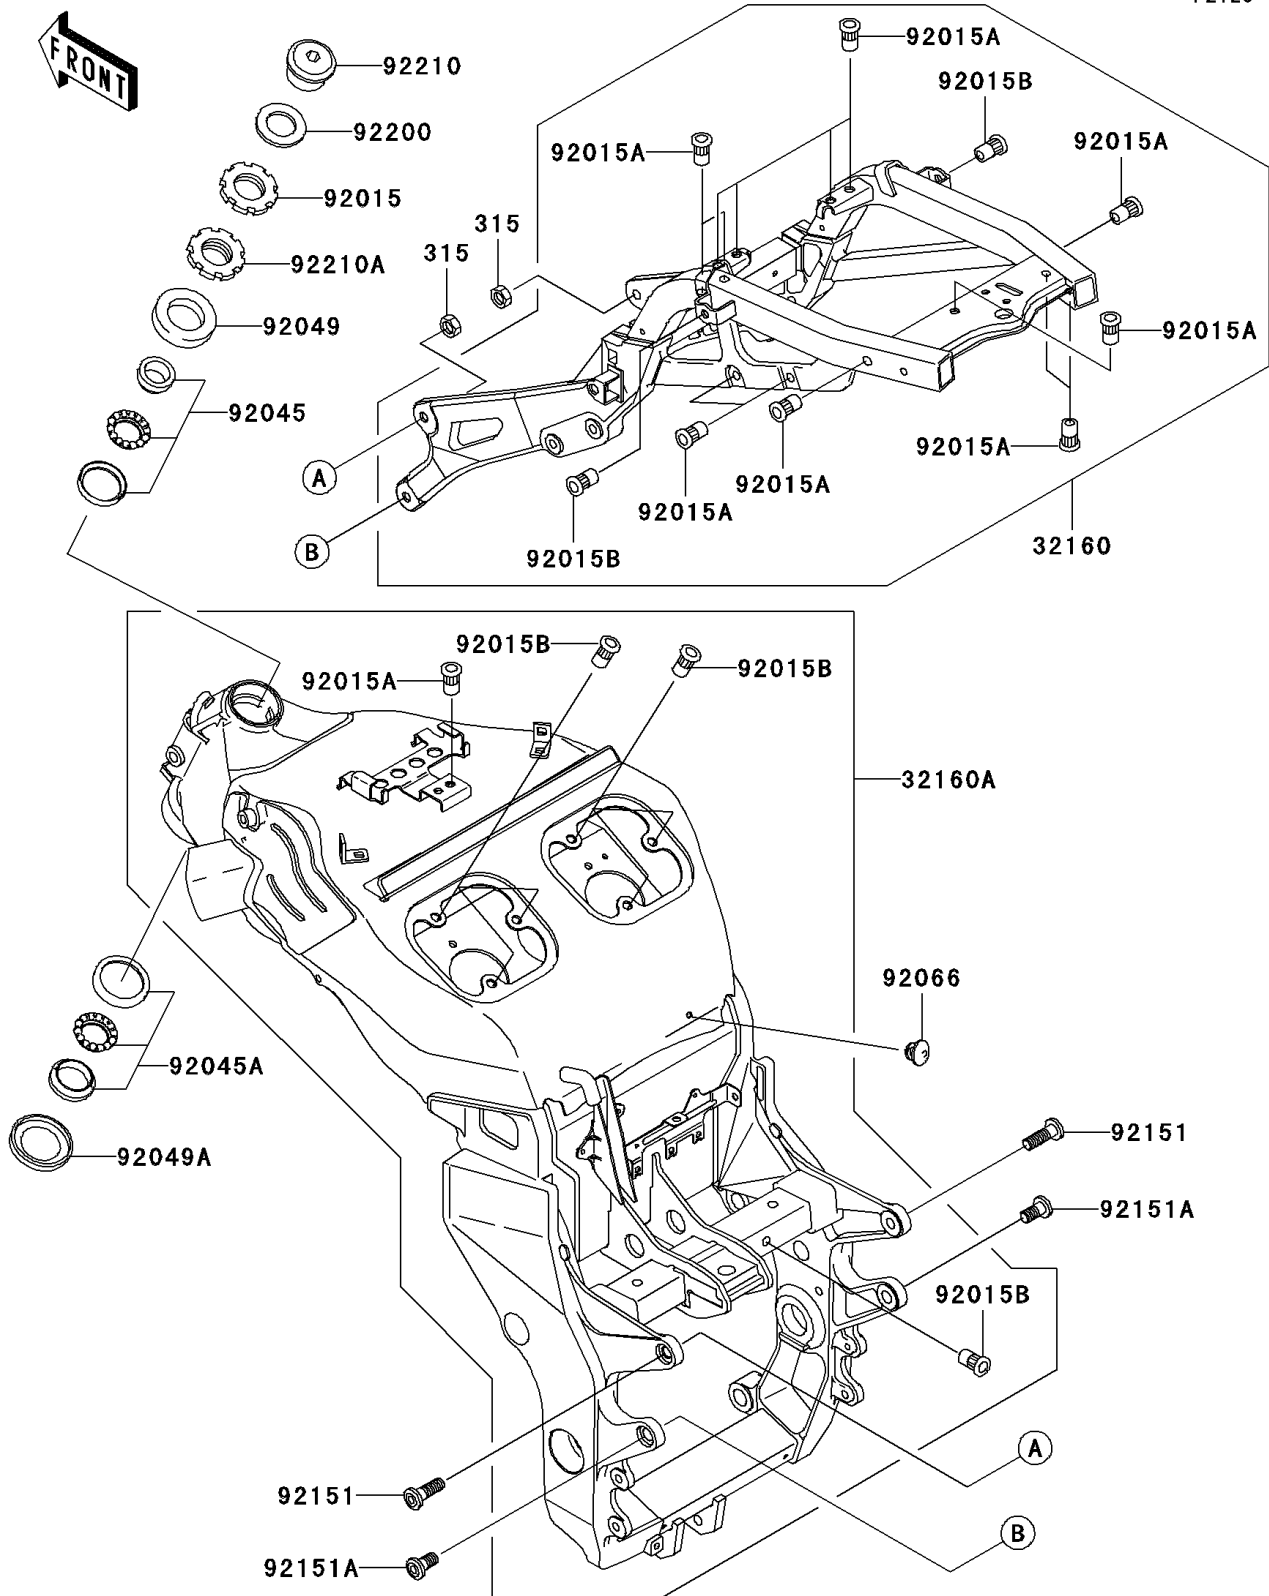

2001 NINJA® ZX™-12R PARTS DIAGRAM

Frame

F2120

2001 NINJA® ZX™-12R PARTS LIST

Frame

ITEM NAME	PART NUMBER	QUANTITY
NUT-HEX-FINE,10MM (Ref # 315)	315G1000	1
FRAME-COMP,AL,RR,F.S.BLACK (Ref # 32160)	32160-1607-8F	1
FRAME-COMP,AL,FR,F.S.BLACK (Ref # 32160A)	32160-1683-8F	1
NUT,25MM,T=6 (Ref # 92015)	92015-1129	1
NUT,POP,6MM,L=15 (Ref # 92015A)	92015-1791	1
NUT,POP,6MM,L=16.5 (Ref # 92015B)	92015-1792	1
BEARING-BALL,SAC2547-2 (Ref # 92045)	92045-1382	1
BEARING-BALL,SF07A17PX1V1 (Ref # 92045A)	92045-1384	1
SEAL-OIL,STEERING STEM (Ref # 92049)	92049-1214	1
SEAL-OIL,XMHE 43 55 4J (Ref # 92049A)	92049-1383	1
PLUG (Ref # 92066)	92066-1547	1
BOLT,SOCKET,10X30 (Ref # 92151)	92151-1372	1
BOLT,SOCKET,10X20 (Ref # 92151A)	92151-1557	1
WASHER,22.5X33X2.3 (Ref # 92200)	92200-1482	1
NUT,TOP,M22X1.0 (Ref # 92210)	92210-1194	1
NUT,STEERING STEM,25MM (Ref # 92210A)	92210-1195	1