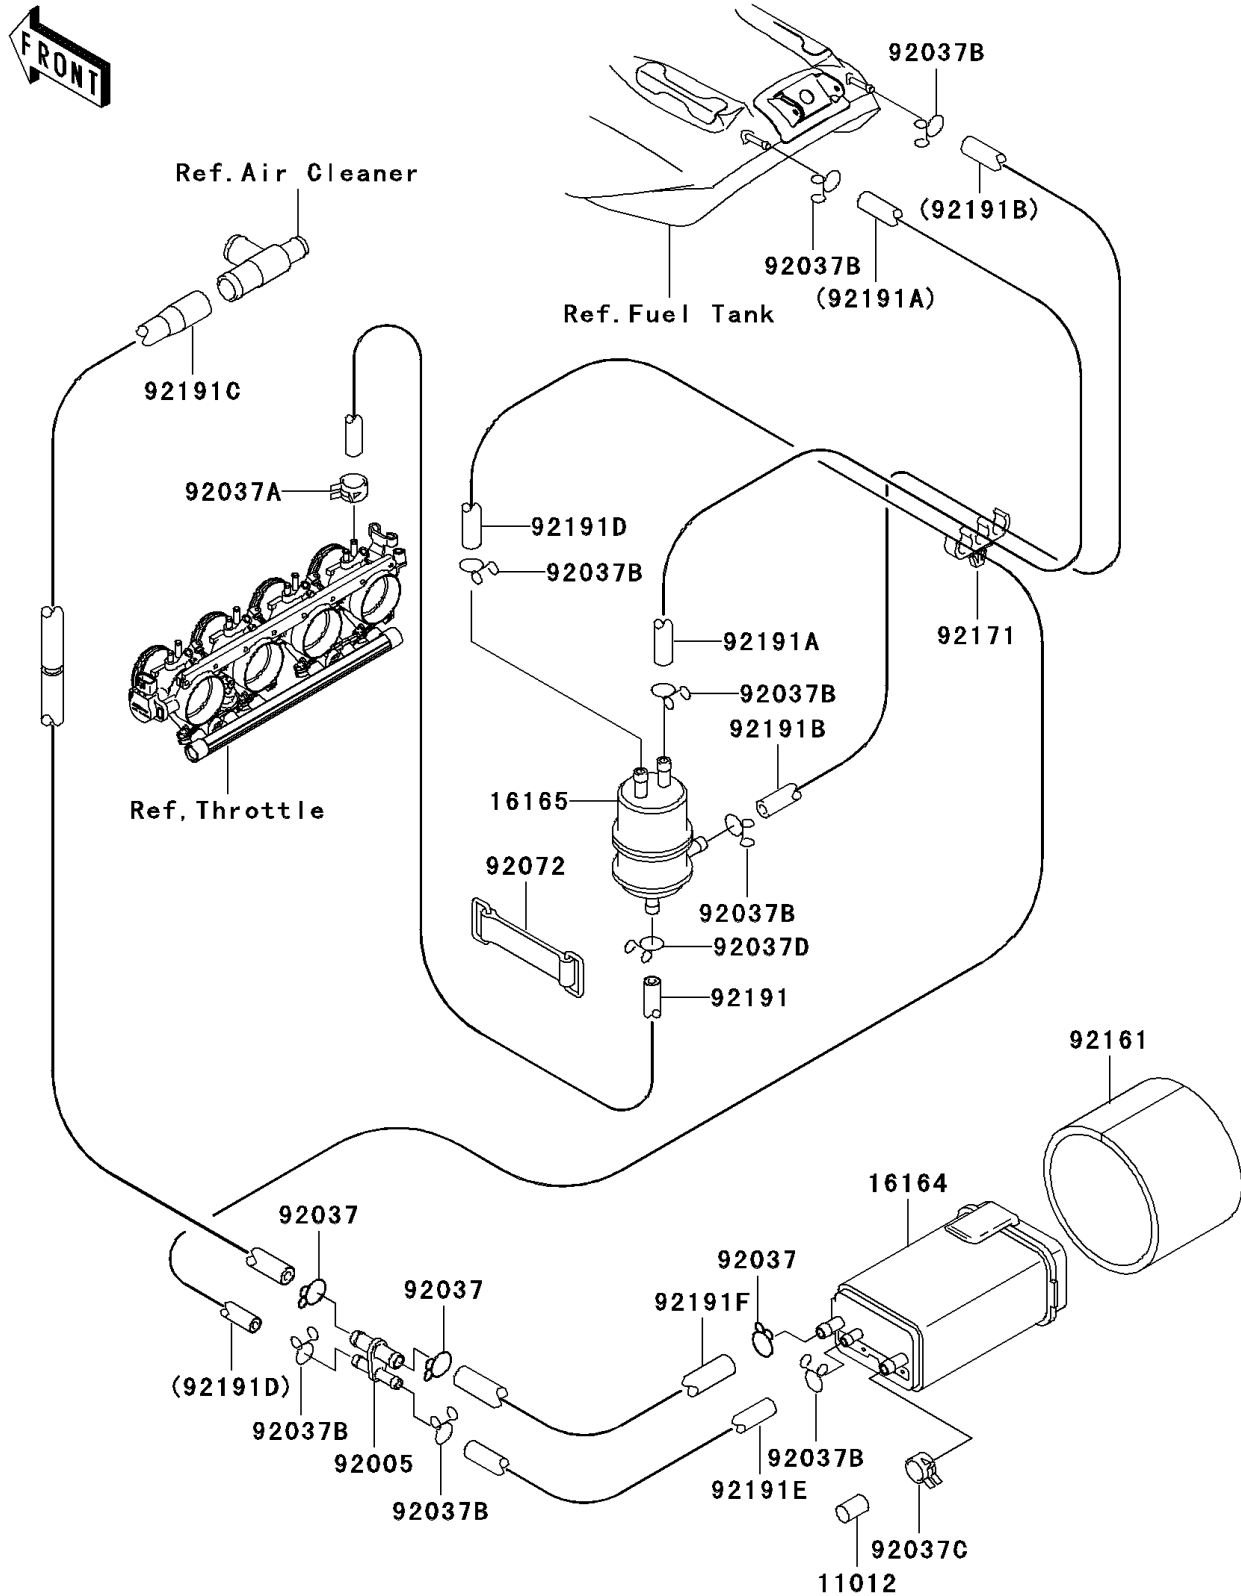

2001 NINJA® ZX™-12R PARTS DIAGRAM

Fuel Evaporative System(CA)

E1650

2001 NINJA® ZX™-12R PARTS LIST

Fuel Evaporative System(CA)

ITEM NAME	PART NUMBER	QUANTITY
CAP,CANISTER (Ref # 11012)	11012-1388	1
CANISTER (Ref # 16164)	16164-1054	1
SEPARATOR (Ref # 16165)	16165-1001	1
FITTING (Ref # 92005)	92005-1372	1
CLAMP,HOSE (Ref # 92037)	92037-1104	1
CLAMP,TUBE (Ref # 92037A)	92037-1461	1
CLAMP,TUBE (Ref # 92037B)	92037-147	1
CLAMP,CANISTER (Ref # 92037C)	92037-1512	1
CLAMP (Ref # 92037D)	92037-1712	1
BAND,L=50 (Ref # 92072)	92072-066	1
DAMPER (Ref # 92161)	92161-1142	1
CLAMP (Ref # 92171)	92171-1213	1
TUBE,SEPARATOR-HEAD,WHITE (Ref # 92191)	92191-1380	1
TUBE,TANK-SEPARATOR,BLUE (Ref # 92191A)	92191-1381	1
TUBE,SEPARATOR-TANK,RED (Ref # 92191B)	92191-1382	1
TUBE,CANISTER-AIR SWITCH,GREEN (Ref # 92191C)	92191-1383	1
TUBE,CANISTER-SEPARATOR,BLUE (Ref # 92191D)	92191-1384	1
TUBE (Ref # 92191E)	92191-1497	1
TUBE (Ref # 92191F)	92191-1498	1